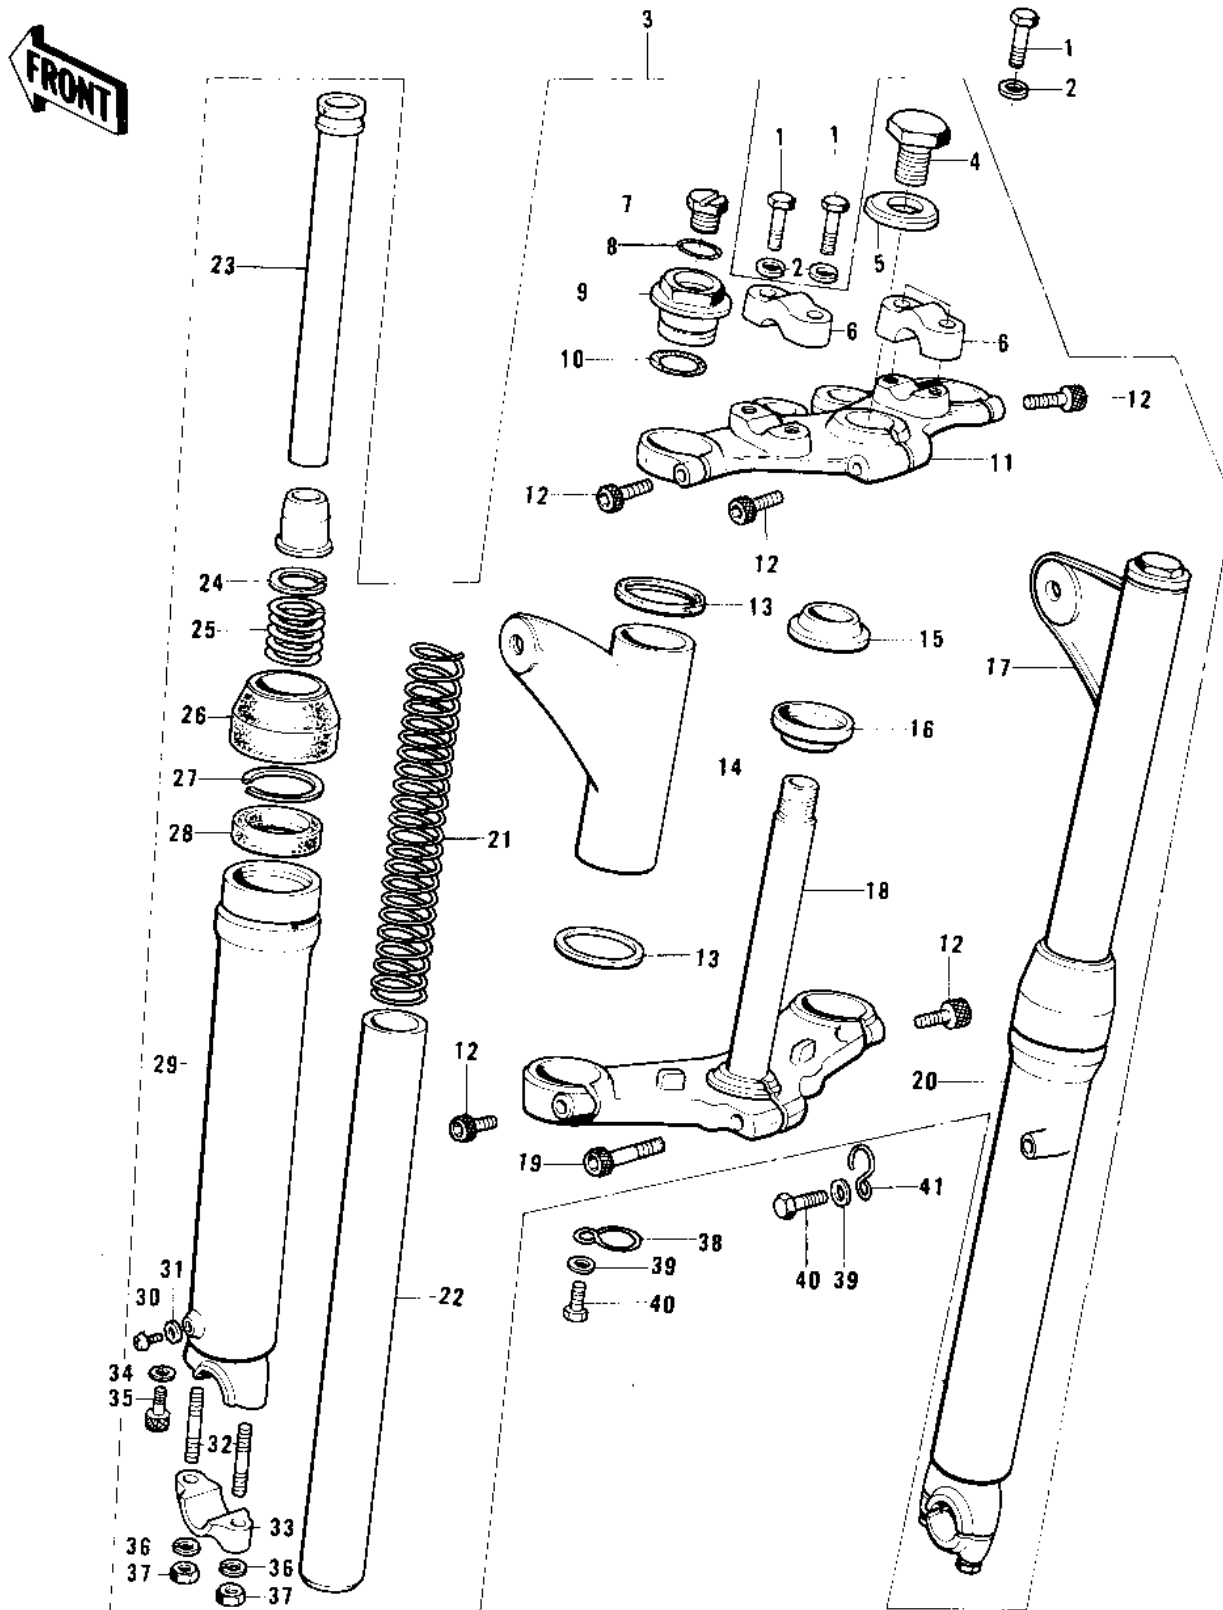

1974 KS125 PARTS DIAGRAM

FRONT FORK ('74-'75)

1974 KS125 PARTS LIST

FRONT FORK ('74-'75)

ITEM NAME	PART NUMBER	QUANTITY
BOLT 8X38 (Ref # 1)	92001-1405	1
WASHER SPRING 8MM (Ref # 2)	461F0800	2
FORK-FRONT (Ref # 3)	44001-129	1
BOLT,STEERING STEM (Ref # 4)	44041-072	1
WASHER,STEERING STEM (Ref # 5)	44043-056	1
HOLDER,HANDLEBAR (Ref # 6)	46012-012	1
BOLT,HEX HEAD,12MM (Ref # 7)	44041-069	1
O RING (Ref # 8)	44045-048	1
BOLT,FORK TOP (Ref # 9)	44032-011	1
"O" RING,FORK TOP (Ref # 10)	44046-021	1
HEAD,STEERING STEM (Ref # 11)	44039-061	1
BOLT,HEX HEAD,8X34 (Ref # 12)	44041-070	1
GASKET,FORK COVER (Ref # 13)	44045-049	1
COVER,L.H FORK (Ref # 14)	44033-063	1
CONE STERNNG BERG LOW (Ref # 15)	92047-010	1
SEAL,STEERING STEM (Ref # 16)	44010-027	1
COVER,R.H FORK (Ref # 17)	44034-063	1
STEM,STEERING,GMN (Ref # 18)	44037-1030	1
BOLT,SPECIAL 10X42 (Ref # 19)	44041-073	1
TUBE,RH,FORK OUTER (Ref # 20)	44006-1045	1
SPRING,FORK (Ref # 21)	44026-053	1
TUBE,FORK INNER (Ref # 22)	44013-047	1
CYLINDER-FORK (Ref # 23)	44022-018	1
RING (Ref # 24)	44025-002	1
SPRING,FORK CYLINDER (Ref # 25)	44026-054	1
DUST SHIELD,FORK (Ref # 26)	44010-026	1
CIRCLIP,45MM (Ref # 27)	481J4500	1
OIL SEAL,FORK (Ref # 28)	44009-018	1
TUBE,LH,FORK OUTER (Ref # 29)	44005-1045	1

1974 KS125 PARTS LIST

FRONT FORK ('74-'75)

ITEM NAME	PART NUMBER	QUANTITY
BOLT-UPSET,6X8 (Ref # 30)	112B0608	1
GASKET,DRAIN PLUG (Ref # 31)	44045-047	1
STUD,8X35 (Ref # 32)	92004-1009	1
HOLDER,FRONT AXLE (Ref # 33)	44063-009	1
GASKET,FORK CYL BOLT (Ref # 34)	44045-051	1
BOLT,FORK CYLINDER (Ref # 35)	44041-078	1
NUT,8MM (Ref # 37)	312G0800	1
CLAMP (Ref # 38)	92037-083	1
WASHER PLAIN 6MM (Ref # 39)	411B0600	1
BOLT,6X10 (Ref # 40)	112G0610	1
CLAMP,CABLE (Ref # 41)	92037-092	1