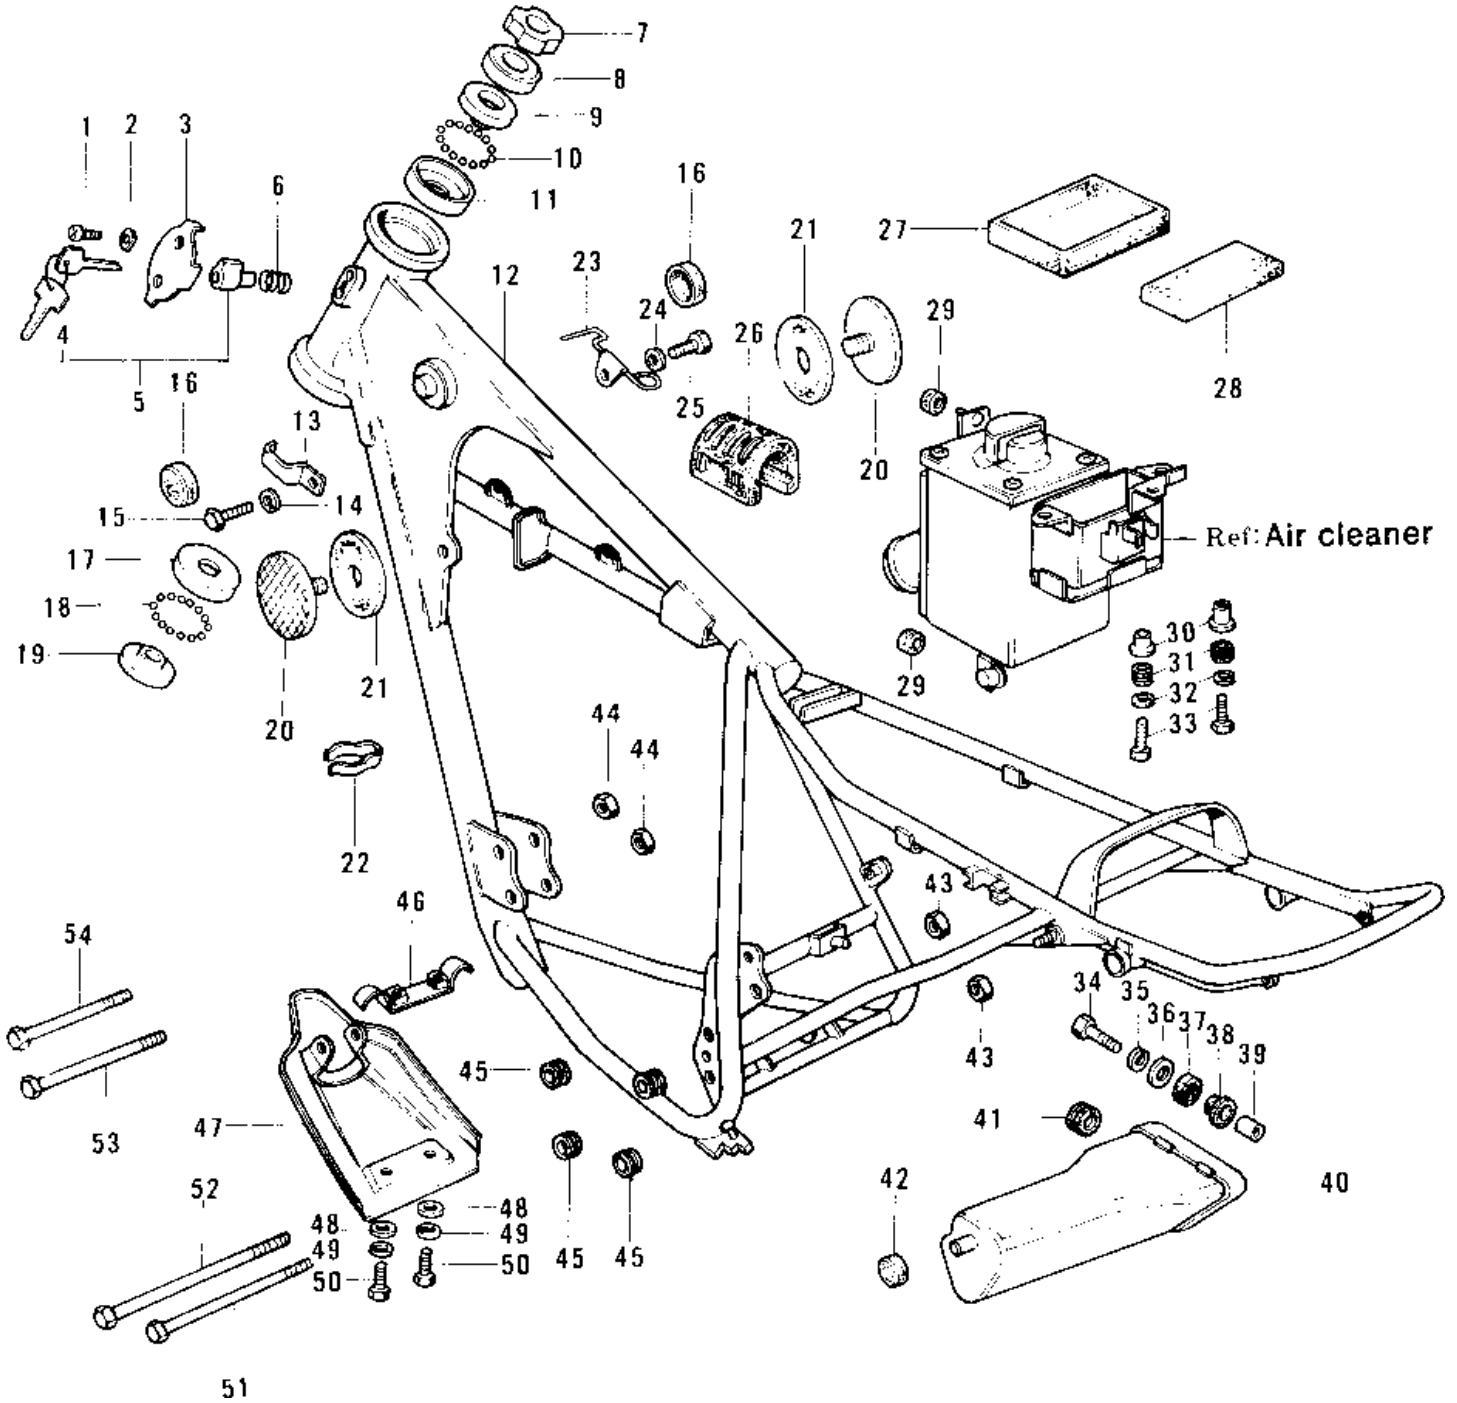

1974 KS125 PARTS DIAGRAM

FRAME/FRAME FITTINGS ('74-'75)

1974 KS125 PARTS LIST

FRAME/FRAME FITTINGS ('74-'75)

ITEM NAME	PART NUMBER	QUANTITY
SCREW-TAPPING (Ref # 1)	92008-007	1
WASHER (Ref # 2)	92097-003	1
CAP,STEERING LOCK (Ref # 3)	11012-1134	1
KEY SET #431 (Ref # 4)	27008-054-31	1
KEY SET #432 (Ref # 4)	27008-054-32	1
KEY SET #433 (Ref # 4)	27008-054-33	1
KEY SET # 434 (Ref # 4)	27008-054-34	1
KEY SET #435 (Ref # 4)	27008-054-35	1
KEY SET #436 (Ref # 4)	27008-054-36	1
KEY SET #437 (Ref # 4)	27008-054-37	1
KEY SET #438 (Ref # 4)	27008-054-38	1
KEY SET #439 (Ref # 4)	27008-054-39	1
KEY SET #440 (Ref # 4)	27008-054-40	1
LOCK ASSY,STEERING (Ref # 5)	27016-042	1
SPRING-STEERING LOCK (Ref # 6)	27032-001	1
NUT,STEERING STEM (Ref # 7)	92090-022	1
CAP,STEERING STEM (Ref # 8)	46098-012	1
CONE,STRG STM BRG,UP (Ref # 9)	92047-014	1
BALL STEEL 3/16' (Ref # 10)	600A0600	1
RACE,STRG STM BEARING (Ref # 11)	92048-009	1
FRAME (Ref # 12)	32002-074	1
CLAMP-WIRE HARNESS (Ref # 13)	92037-086	1
WASHER SPRING 6MM (Ref # 14)	461F0600	4
BOLT-UPSET 6X14 (Ref # 15)	112B0614	1
DAMPER RUBBER-FL TANK (Ref # 16)	92075-101	1
RACE STEERING BEARING (Ref # 17)	92048-005	1
BALL STEEL 1/4' (Ref # 18)	600A0800	1
CONE STERNG BERG LOW (Ref # 19)	92047-010	1
REFLECTOR,REFLEX,REAR (Ref # 20)	28012-009	1

1974 KS125 PARTS LIST

FRAME/FRAME FITTINGS ('74-'75)

ITEM NAME	PART NUMBER	QUANTITY
BOLT,HEX HEAD,8X65 (Ref # 54)	110B0865	1