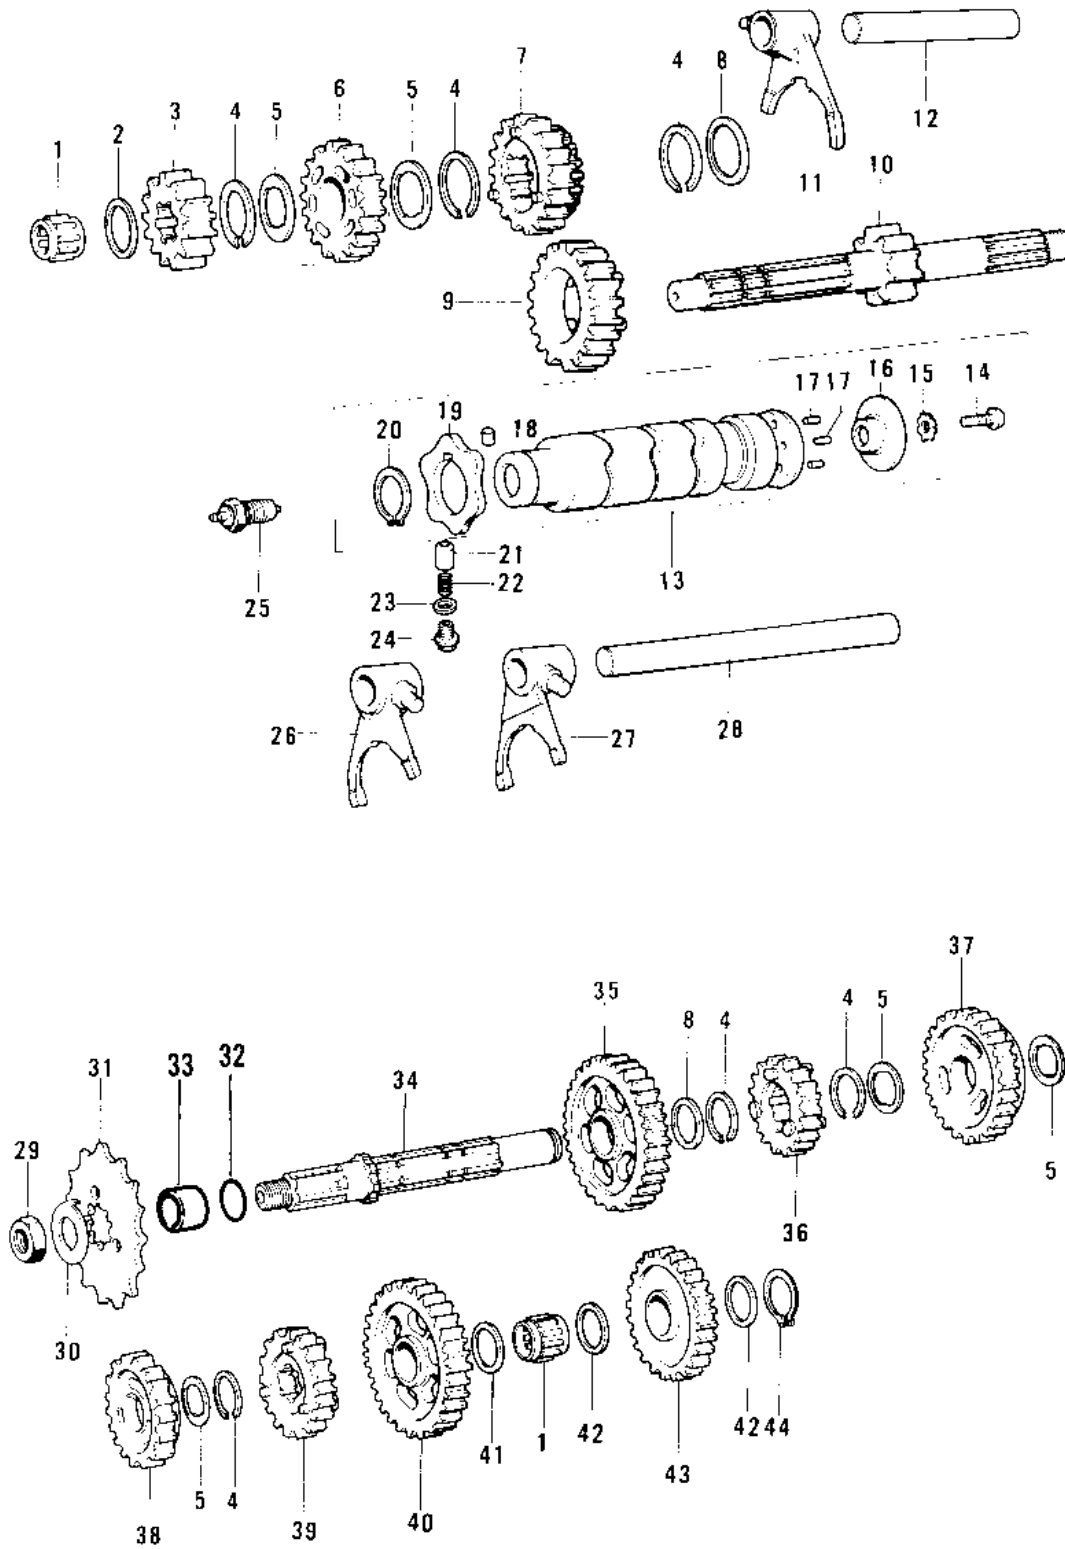

## 1974 KS125 PARTS DIAGRAM

TRANSMISSION/CHANGE DRUM ('74-'75)

## 1974 KS125 PARTS LIST

TRANSMISSION/CHANGE DRUM ('74-'75)

ITEM NAME	PART NUMBER	QUANTITY
BRG,N,7E-HK1412 (Ref # 1)	92046-037	1
WASHER,PLAIN (Ref # 2)	92022-272	1
2ND GEAR,DRIVE SHAFT (Ref # 3)	13130-036	1
CIRCLIP (Ref # 4)	92033-028	1
WASHER,LOCK (Ref # 5)	92024-055	1
TOP GEAR,DRIVE SHAFT (Ref # 6)	13129-1019	1
3RD/4TH GEAR,DRIVE SF (Ref # 7)	13129-1008	1
WASHER,PLAIN (Ref # 8)	92022-271	1
5TH GEAR,DRIVE SHAFT (Ref # 9)	13129-1016	1
SHAFT,DRIVE (Ref # 10)	13127-045	1
FORK,SELECTOR,5TH&TOP (Ref # 11)	13140-060	1
RODSHIFT,SHORT (Ref # 12)	13209-014	1
DRUM ASSY,GEAR SHIFT (Ref # 13)	13239-018	2
SCREW PAN HEAD 6X14 (Ref # 14)	220B0614	1
WASHER LOCK 6MM (Ref # 15)	464H0600	1
PLTE,SHIFT DRUM PIN (Ref # 16)	13142-017	2
PIN,GEAR CHNGE DRUM (Ref # 17)	92042-030	1
PIN-DOWEL,4X6 (Ref # 18)	610A0406	1
CAM-CHANGE DRUM (Ref # 19)	13145-1058	1
CIRCLIP,30MM (Ref # 20)	480J3000	1
PIN-NEUTRAL POSITION (Ref # 21)	92043-076	1
SPRING (Ref # 22)	92081-112	2
GASKET (Ref # 23)	92065-090	1
BOLT,10MM (Ref # 24)	92001-131	1
SWITCH,NEUTRAL (Ref # 25)	13151-019	1
FORK,SELECTOR,2ND&3RD (Ref # 26)	13140-059	1
FORK,SELECTOR,LOW&4TH (Ref # 27)	13140-058	1
ROD-SHIFT,10X102 (Ref # 28)	49047-1060	1
NUT 14MM (Ref # 29)	315B1400	1

## 1974 KS125 PARTS LIST

TRANSMISSION/CHANGE DRUM ('74-'75)

ITEM NAME	PART NUMBER	QUANTITY
WASHER, (Ref # 30)	92024-052	1
SPROCKET-OUTPUT,14T (Ref # 31)	13144-1058	1
"0" RING (Ref # 32)	92055-022	1
COLLAR,ENG SPROCKET (Ref # 33)	92027-1077	1
SHAFT,OUTPUT (Ref # 34)	13128-040	1
2ND GEAR,OUTPUT SHAFT (Ref # 35)	13131-043	1
TOP GEAR,OUTPUT SHAFT (Ref # 36)	13137-029	1
3RD GEAR,OUTPUT SHAFT (Ref # 37)	13129-1011	1
4TH GEAR OUTPUT SHAFT (Ref # 38)	13129-1013	1
5TH GEAR,OUTPUT SHAFT (Ref # 39)	13248-001	1
LOW GEAR,OUTPUT SHAFT (Ref # 40)	13129-050	1
WASHER,PLAIN (Ref # 41)	92022-273	1
WASHER,PLAIN (Ref # 42)	92022-267	1
IDLE GEAR,KICKSTARTER (Ref # 43)	13073-011	1
CIRCLIP,13MM (Ref # 44)	480J1300	1