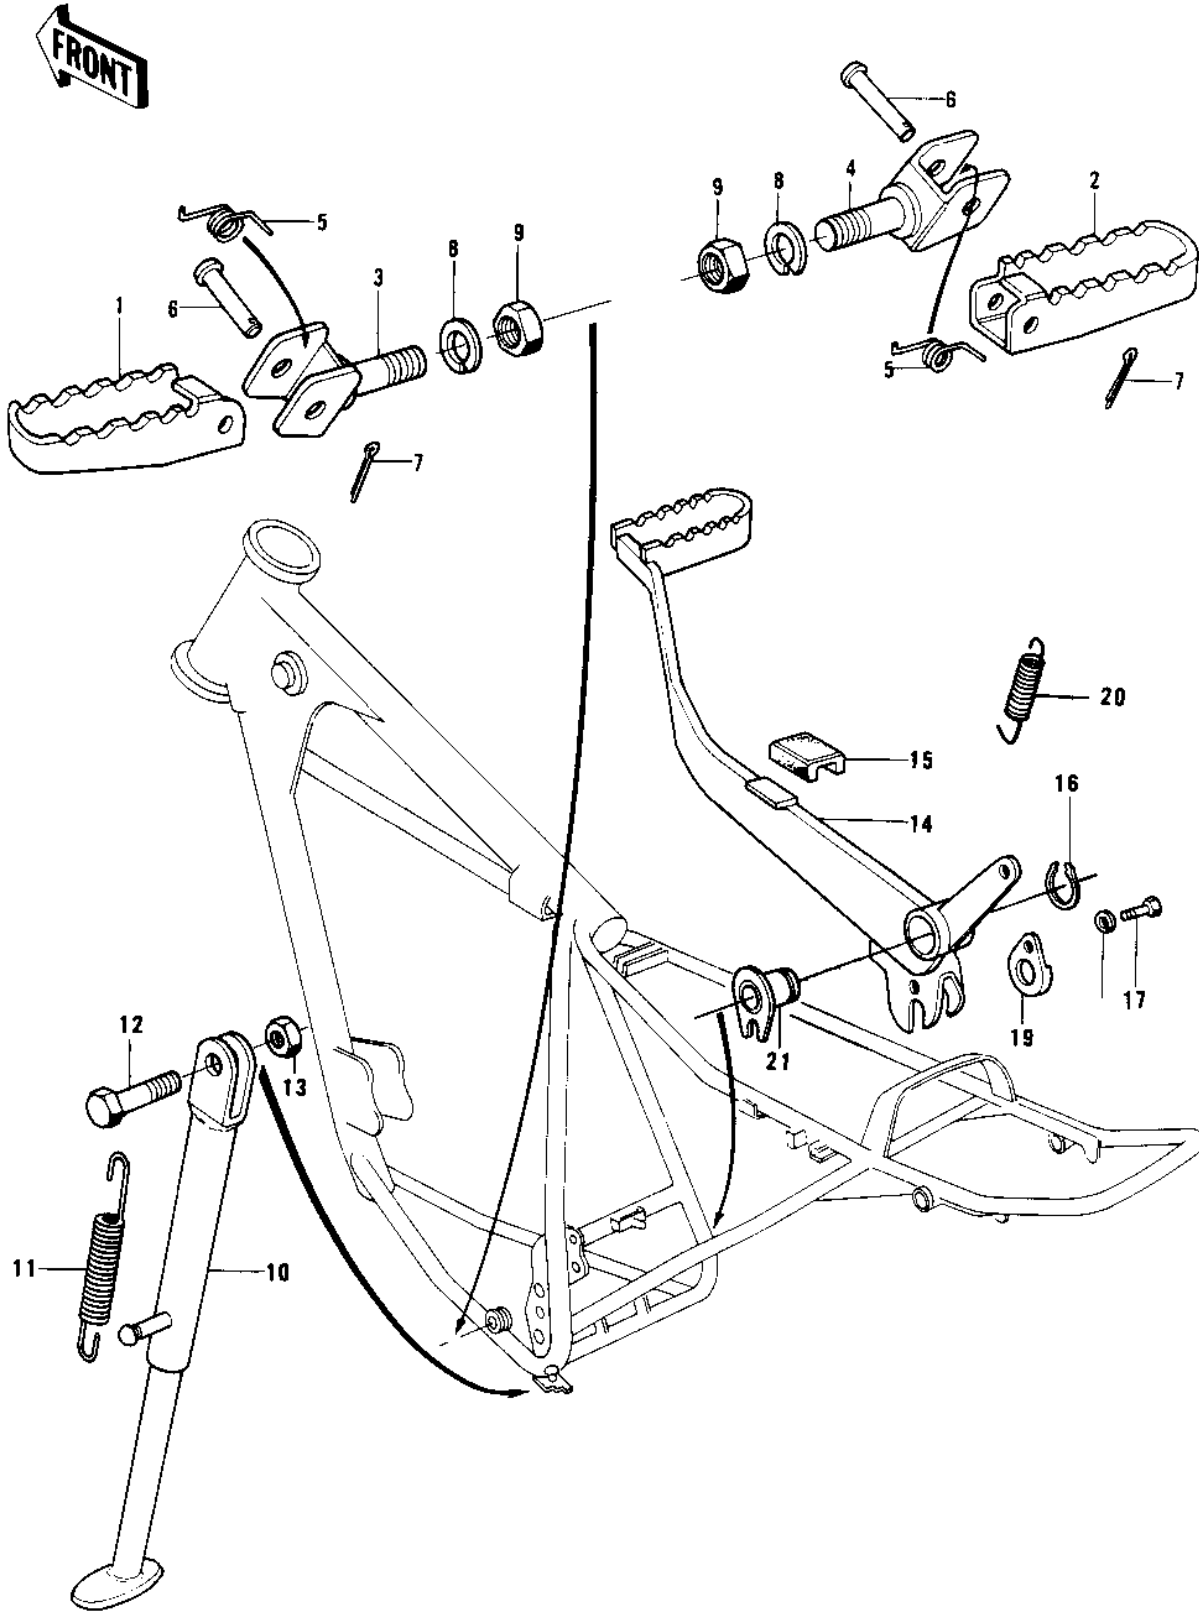

1976 KD125 PARTS DIAGRAM

FOOTRESTS/STAND/BRAKE PEDAL

1976 KD125 PARTS LIST

FOOTRESTS/STAND/BRAKE PEDAL

ITEM NAME	PART NUMBER	QUANTITY
BAR,L.H FOOTREST (Ref # 1)	34028-024	1
BAR,R.H FOOTREST (Ref # 2)	34028-023	1
BRACKET,FOTRST BAR,LH (Ref # 3)	34003-051	1
BRACKET,FOTRST BAR,RH (Ref # 4)	34003-052	1
SPRING,FOOTRESTBAR (Ref # 5)	92083-027	1
PIN-FOOTREST BAR FIT (Ref # 6)	92043-080	1
PIN,COTTER,2.5X15 (Ref # 7)	550D2515	1
WASHER SPRING 14MM (Ref # 8)	461F1400	1
NUT,14MM (Ref # 9)	314B1400	1
STAND-SIDE (Ref # 10)	34024-1043	1
SPRING,SIDE STAND (Ref # 11)	34025-008	1
BOLT,HEX HEAD 10X35 (Ref # 12)	92001-1252	1
NUT,10MM (Ref # 13)	314B1000	1
PEDAL,BRAKE (Ref # 14)	43001-058	1
DAMPER RUBBER,BK PDL (Ref # 15)	92075-220	1
CIRCLIP,22MM (Ref # 16)	480J2200	1
SCREW PAN HEAD 5X8 (Ref # 17)	220B0508	1
WASHER SPRING 6MM (Ref # 18)	461F0600	1
PLATE (Ref # 19)	43081-002	1
SPRING BRAKE PEDAL (Ref # 20)	43005-032	1
COLLAR,BRAKE PEDAL (Ref # 21)	92027-210	1