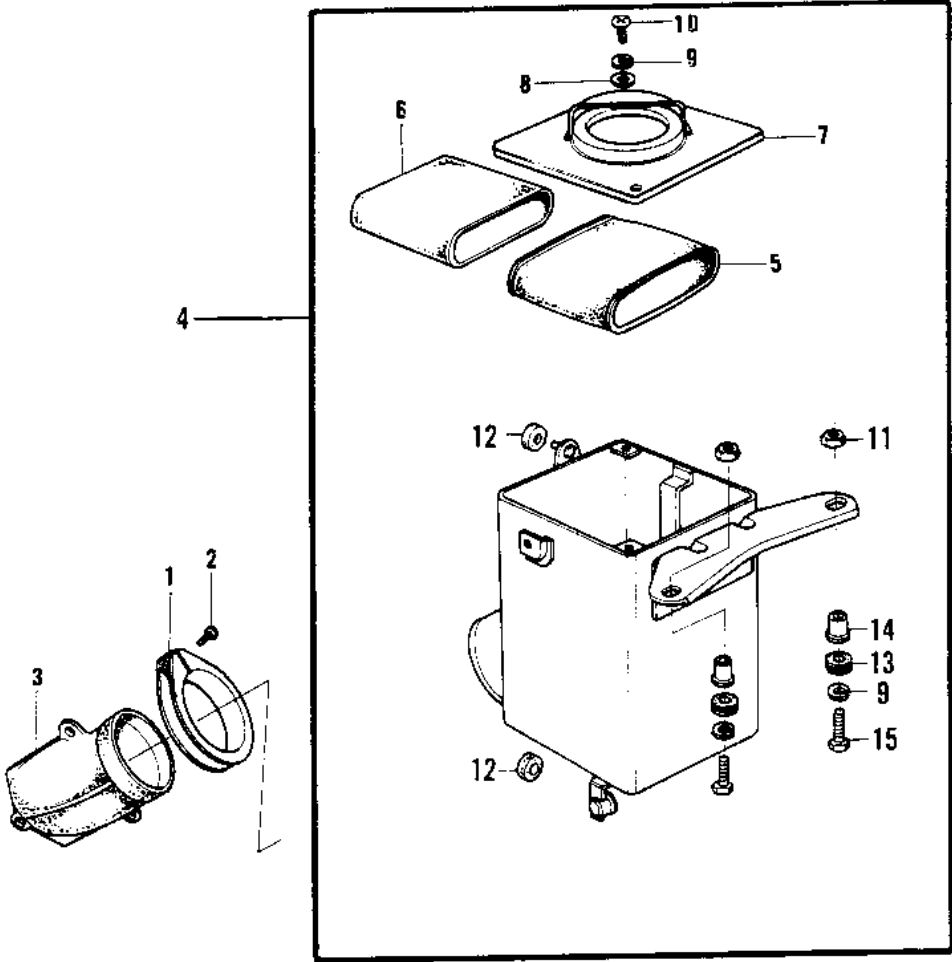

1976 KD125 PARTS DIAGRAM

AIR CLEANER

1976 KD125 PARTS LIST

AIR CLEANER

ITEM NAME	PART NUMBER	QUANTITY
CLAMP,AIR CLEANER (Ref # 1)	92037-129	1
SCREW-PAN-CROS,6X35,B (Ref # 2)	220C0635	1
CONNECTOR,AIR CLEANER (Ref # 3)	14073-1004	2
AIR CLEANER ASSY,BLK (Ref # 4)	11010-083-21	1
HOLDER,CLENER ELEMENT (Ref # 5)	11014-011	1
ELEMENT,AIR CLNR (Ref # 6)	11013-1033	1
CAP,AIR CLEANER,BLACK (Ref # 7)	11012-039-21	1
WASHER PLAIN 6MM (Ref # 8)	410B0600	1
WASHER SPRING 6MM (Ref # 9)	461F0600	1
SCREW PAN HEAD 6X12 (Ref # 10)	220B0612	1
NUT 6MM (Ref # 11)	311B0600	1
DAMPER RUBBER,CLENER (Ref # 12)	92075-217	1
DAMPER RUBBER (Ref # 13)	92075-051	1
COLLAR (Ref # 14)	92027-153	1
BOLT-UPSET,6X16 (Ref # 15)	112G0616	1