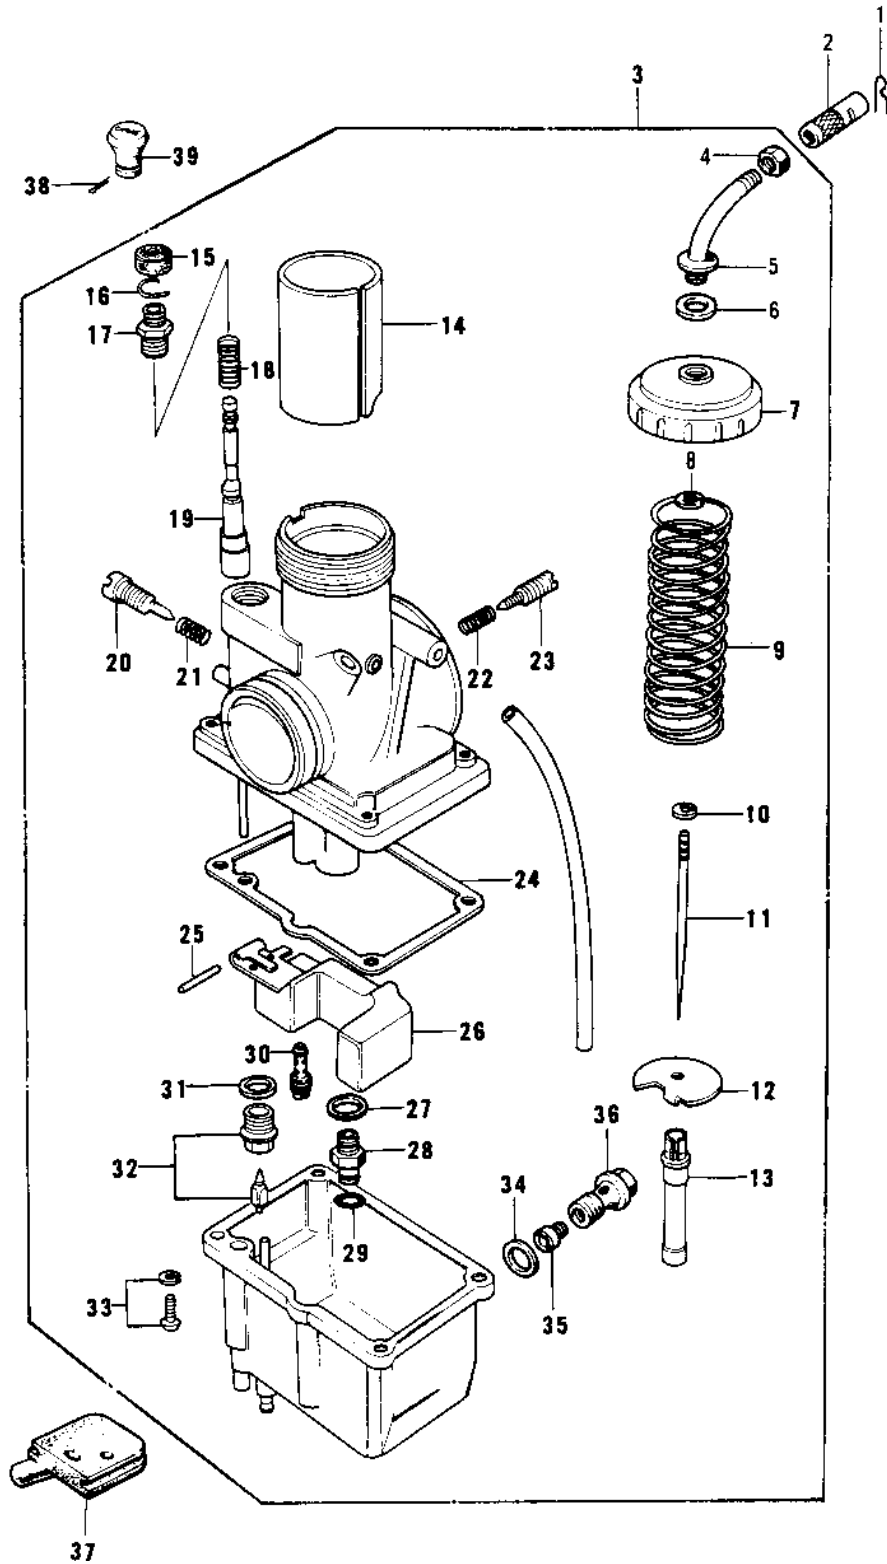

1976 KD125 PARTS DIAGRAM

CARBURETOR

1976 KD125 PARTS LIST

CARBURETOR

ITEM NAME	PART NUMBER	QUANTITY
CIRCLIP (Ref # 1)	92036-018	1
CABLE ADJUSTER (Ref # 2)	16002-007	1
CARBURETOR ASSY (Ref # 3)	16001-225	1
NUT CABLE ADJUST LOCK (Ref # 4)	16003-004	1
GUIDE,CABLE (Ref # 5)	16077-011	1
GASKET,CABLE GUIDE (Ref # 6)	16029-007	1
CAP,MIXING CHAMBER (Ref # 7)	16004-024	1
CIRCLIP,CABLE GUIDE (Ref # 8)	16008-011	1
SPRING,THROTTLE VALVE (Ref # 9)	16006-029	1
CIRCLIP (Ref # 10)	16008-010	1
JET NEEDLE 4EJ3 (Ref # 11)	16009-040	1
SPRING SEAT,THRRTL VLV (Ref # 12)	16007-025	1
NEEDLE JET,0-4 (Ref # 13)	16017-085	1
VALVE,THROTTLE (Ref # 14)	16025-079	1
CAP,STARTER PLUNGER (Ref # 15)	16036-012	1
CIRCLIP (Ref # 16)	92037-1077	1
CAP STARTER PLUNGER (Ref # 17)	16012-010	1
CAP,STARTER PLUNGER (Ref # 17)	16012-021	1
SPRING,STARTER PLUNGR (Ref # 18)	16013-010	1
PLUNGER,STARTER (Ref # 19)	16016-018	1
SCREW,THROTTLE STOP (Ref # 20)	16021-023	1
SPRING THR STOP SCREW (Ref # 21)	16022-005	1
SPRING-THR STOP SCREW (Ref # 22)	16022-007	1
SCREW PILOT AIR ADJST (Ref # 23)	16014-002	1
GASKET,FLOAT CHAMBER (Ref # 24)	16019-023	1
FLOAT PIN (Ref # 25)	16032-006	1
FLOAT (Ref # 26)	16031-026	1
WASHER MAIN JET (Ref # 27)	16034-001	1
HOLDER-NEEDLE JET (Ref # 28)	16065-008	1

1976 KD125 PARTS LIST

CARBURETOR

ITEM NAME	PART NUMBER	QUANTITY
"O" RING (Ref # 29)	92055-044	1
JET-PILOT NO 30 (Ref # 30)	92064-022	1
WASHER FLOAT VLV SEAT (Ref # 31)	16029-004	1
FLOAT VALVE ASSY (Ref # 32)	16030-024	1
SCREW-PAN-WS-CROS (Ref # 33)	223B0414	1
GASKET-BANJO BOLT (Ref # 34)	16034-005	1
MAIN JET,#A100 (Ref # 35)	92063-1033	1
MAIN JET,#A95 (Ref # 35)	92063-1031	1
MAIN JET,#A97.5R (Ref # 35)	92063-1035	1
MAIN JET,#A102.5 (Ref # 35)	92063-1028	1
MAIN JET,#A105R (Ref # 35)	92063-1042	1
BOLT-BANJO (Ref # 36)	92001-097	1
GROMMET,OVERFLOW (Ref # 37)	16136-009	1
PIN COTTER 1.6X15 (Ref # 38)	550D1615	1
KNOB,CARBURETOR (Ref # 39)	92077-022	1