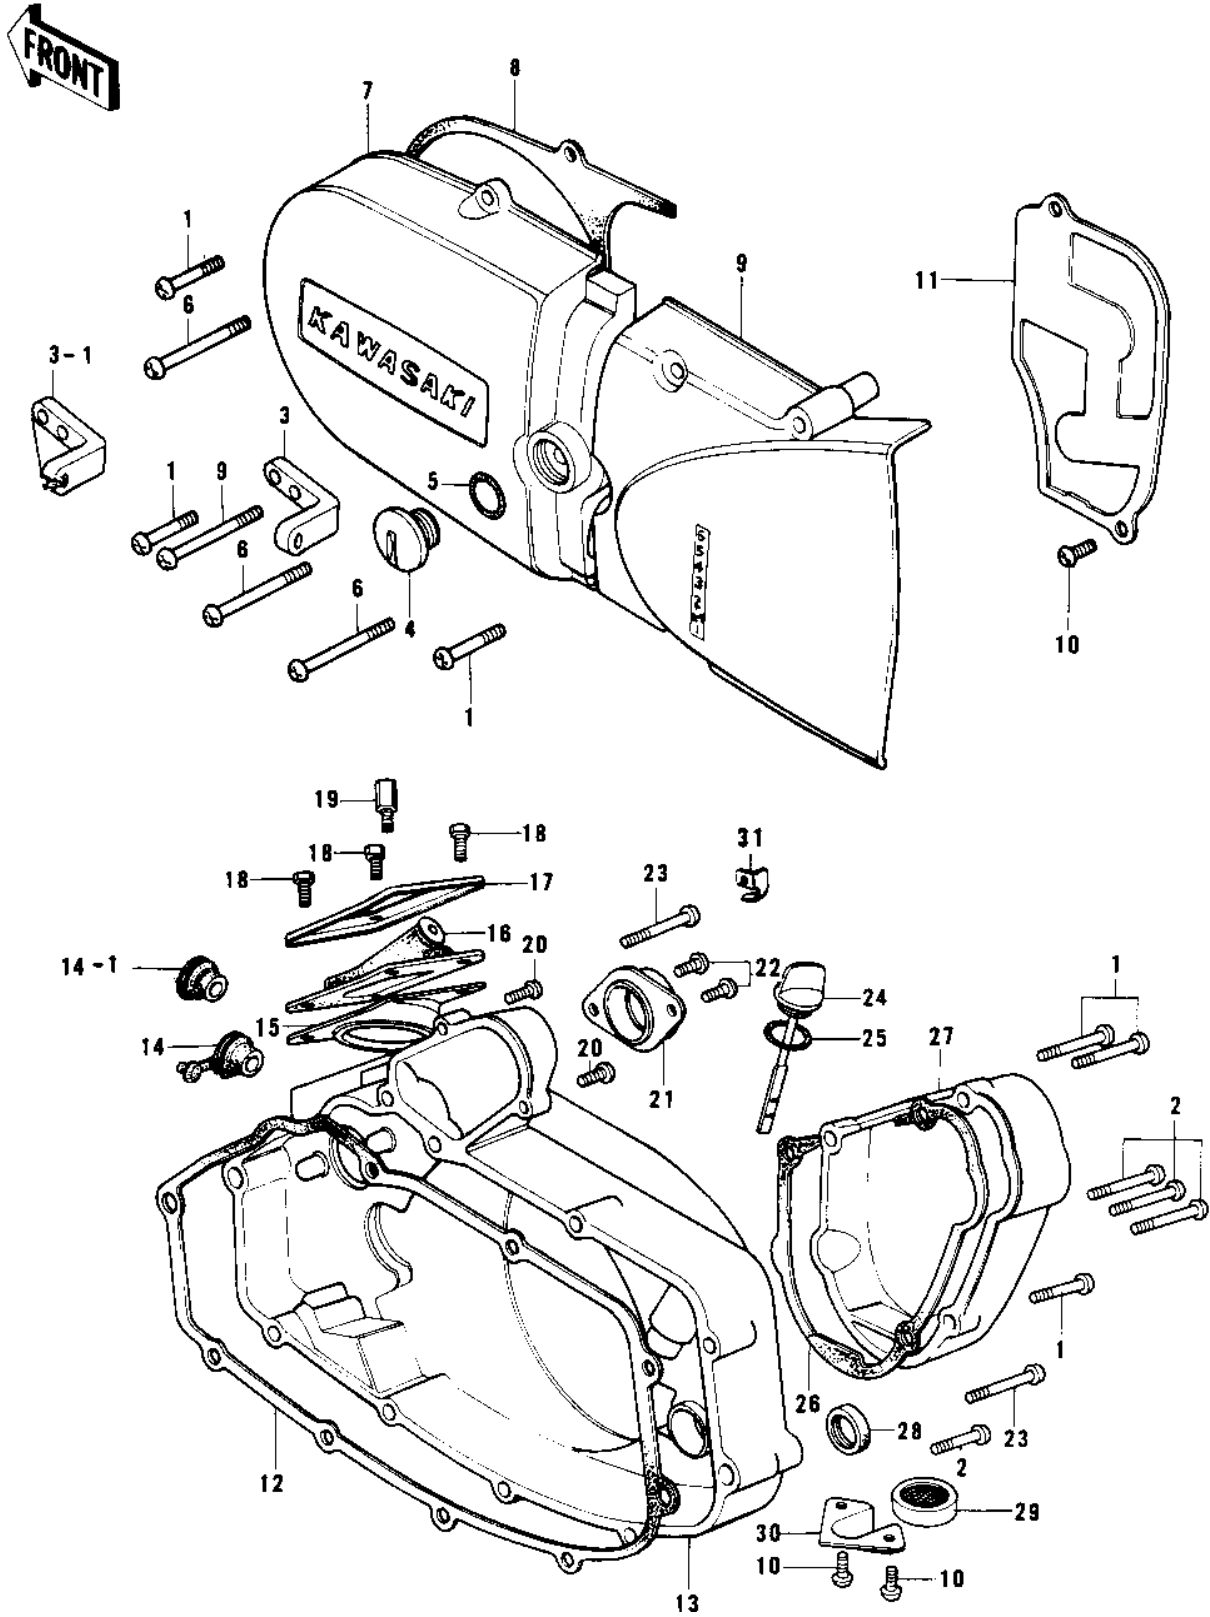

1976 KD125 PARTS DIAGRAM

ENGINE COVERS

1976 KD125 PARTS LIST

ENGINE COVERS

ITEM NAME	PART NUMBER	QUANTITY
SCREW PAN HEAD 6X20 (Ref # 1)	220B0620	2
SCREW PAN HEAD 6X30 (Ref # 2)	220B0630	1
HOLDER,WIRE GUIDE (Ref # 3)	14044-012	2
PLUG,L.H ENG COVER (Ref # 4)	92067-017	1
"O" RING,16MM (Ref # 5)	670B2016	1
SCREW PAN HEAD 6X35 (Ref # 6)	220B0635	1
COVER,L.H.ENGINE (Ref # 7)	14031-1019-2H	2
GASKET,L.H ENG COVER (Ref # 8)	14045-017	1
COVER,CHN CASE,BARREL (Ref # 9)	14026-020-2H	1
COVER,CHAIN CASE (Ref # 9)	14026-1007-2H	2
SCREW PAN HEAD 6X12 (Ref # 10)	220B0612	2
COVER,OIL PUMP (Ref # 11)	14030-060	1
GASKET,R.H ENG COVER (Ref # 12)	14046-029	1
COVER,R.H ENGINE,BUFF (Ref # 13)	14032-123-2H	1
COVER,R.H ENG,BARREL (Ref # 13)	14032-120-2H	2
COVER,R.H,ENGINE (Ref # 13)	14032-1010-2H	1
GROMMET,R.H ENG COV (Ref # 14)	92071-076	1
CAP CARB MOUNT HOLE (Ref # 14-1)	14039-001	1
CAP,CARBURETOR (Ref # 15)	14038-039	1
CAP,CARBURETOR (Ref # 16)	14038-042	1
HOLDER,CARBRETOR CAP (Ref # 17)	14065-007	1
BOLT-UPSET (Ref # 18)	112G0618	1
BOLT,CARBURETOR CAP (Ref # 19)	92001-130	1
UNAVAILABLE IN PRICE BOOK (Ref # 20)	214B0516A	2
HOLDER,CARBURETOR (Ref # 21)	16065-033	1
SCREW PAN HEAD 6X45 (Ref # 23)	220B0645	1
PLUG,OIL FILLER (Ref # 24)	16115-020	1
"O" RING,20MM (Ref # 25)	670B2020	1
GASKET,CARB COVER (Ref # 26)	14048-005	1

1976 KD125 PARTS LIST

ENGINE COVERS

ITEM NAME	PART NUMBER	QUANTITY
GASKET,CARBURETOR COV (Ref # 26)	11009-1277	1
COVER,CARB.BARREL (Ref # 27)	14030-1006-2H	1
COVER,CARBURETOR,BARL (Ref # 27)	14030-071-2H	2
OIL SEAL SB16244 (Ref # 28)	92049-002	1
DRAIN,FUEL (Ref # 29)	16116-006	1
COVER,FUEL DRAIN (Ref # 30)	14076-006	1
GUIDE,CABLE (Ref # 31)	54030-012	1