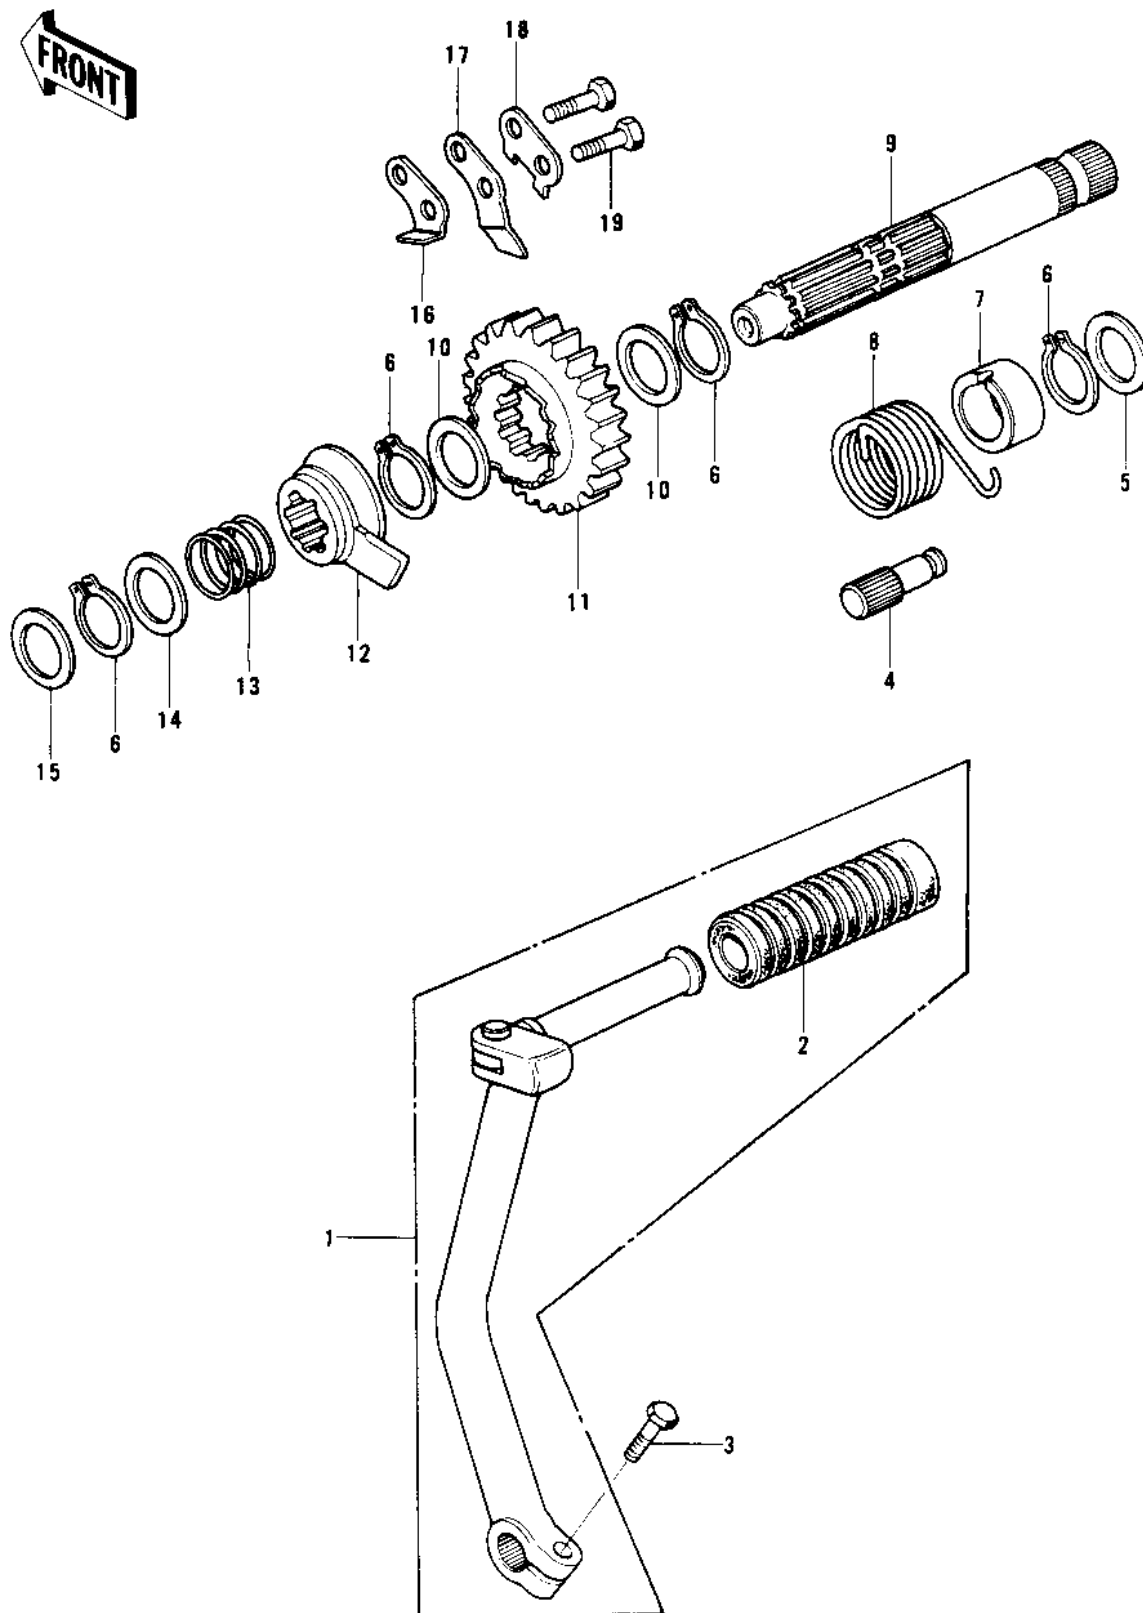

1976 KD125 PARTS DIAGRAM

KICKSTARTER MECHANISM

1976 KD125 PARTS LIST

KICKSTARTER MECHANISM

ITEM NAME	PART NUMBER	QUANTITY
PEDAL,KICKSTARTER (Ref # 1)	13064-019	1
RUBBER KICK PEDAL (Ref # 2)	13063-002	1
BOLT-SMALL-UPSET 8X25 (Ref # 3)	115G0825	1
PIN (Ref # 4)	92043-102	1
WASHER,PLAIN (Ref # 5)	92022-268	1
CIRCLIP 16MM (Ref # 6)	480J1600	1
GUIDE,KICKSPRING (Ref # 7)	13070-008	1
SPRING,KICKSTARTER (Ref # 8)	92082-005	1
SHAFT,KICKSTARTER (Ref # 9)	13066-1012	2
WASHER,PLAIN (Ref # 10)	92022-315	2
GEAR,KICKSTARTER (Ref # 11)	13068-032	1
RATCHET,KL250-D2 (Ref # 12)	13078-1052	1
SPRING,RATCHET (Ref # 13)	92081-122	1
WASHER,PLAIN (Ref # 15)	92022-269	1
STOPPER,KICKSTARTER (Ref # 16)	32085-1061	1
GUIDE,KICKSTARTER (Ref # 17)	13206-010	1
WASHER,LOCK (Ref # 18)	92024-054	1
BOLT-UPSET (Ref # 19)	112G0618	1