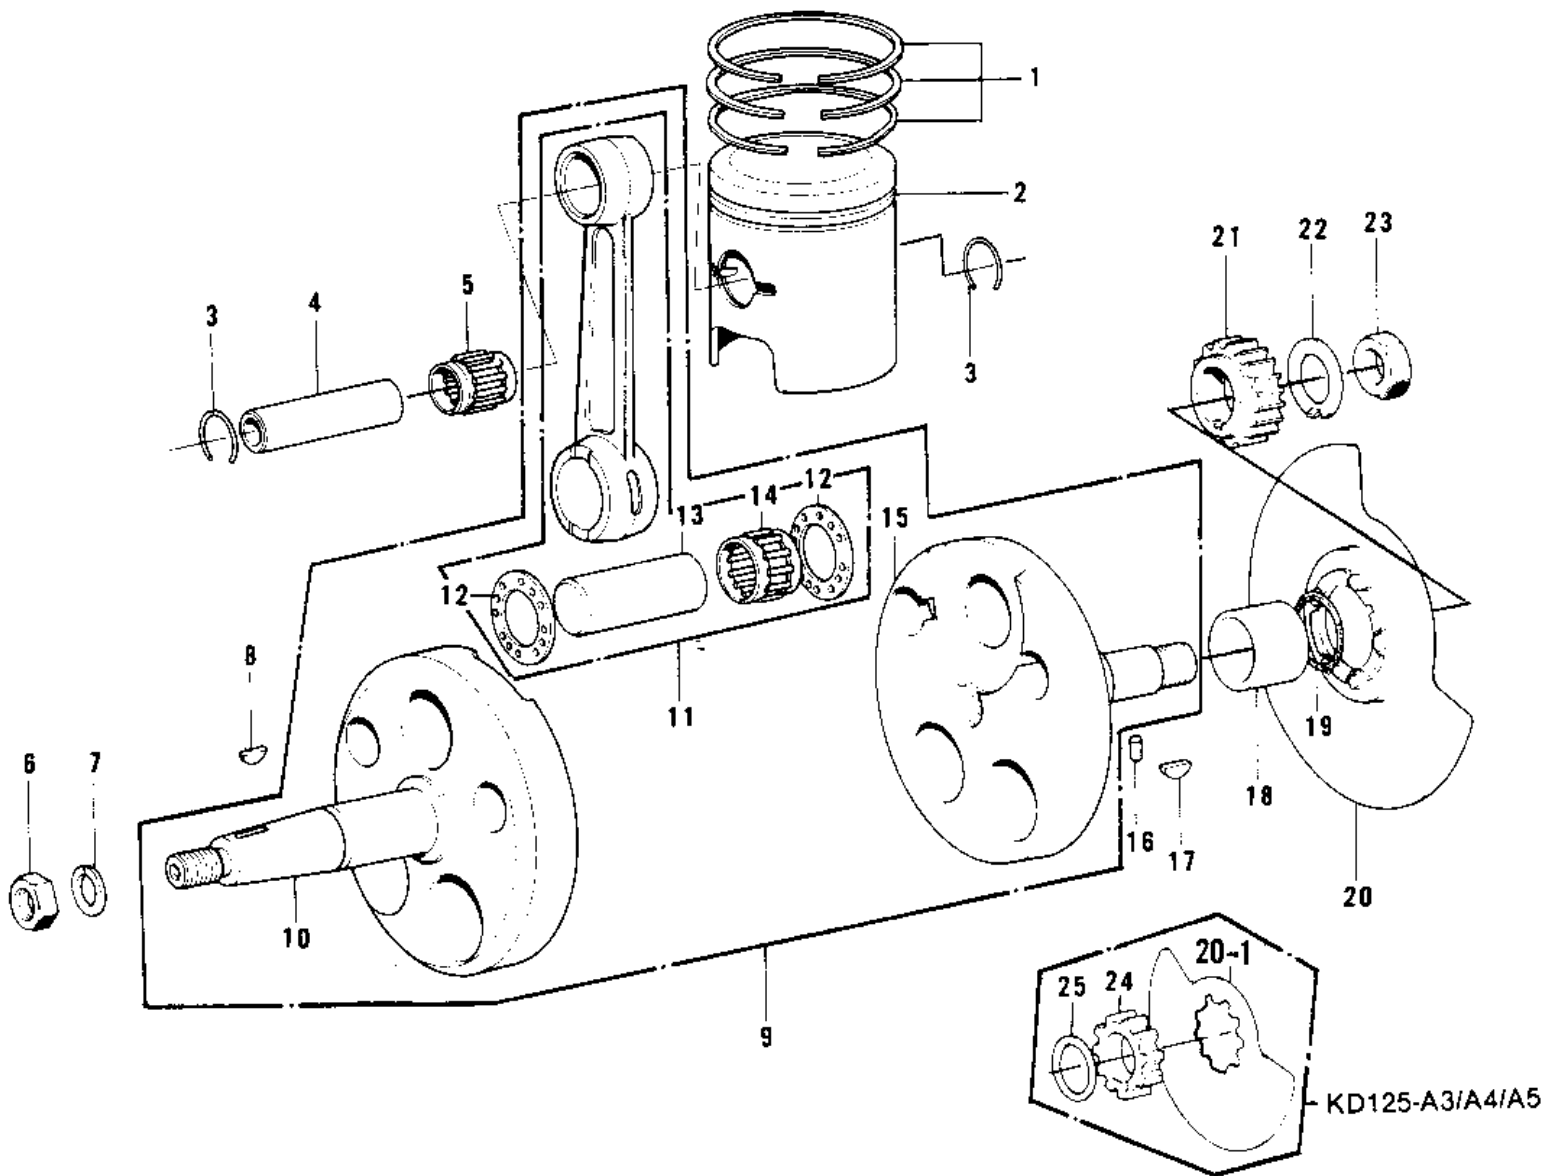

1976 KD125 PARTS DIAGRAM

CRANKSHAFT/PISTON/ROTARY VALVE

1976 KD125 PARTS LIST

CRANKSHAFT/PISTON/ROTARY VALVE

ITEM NAME	PART NUMBER	QUANTITY
RING SET,STD (Ref # 1)	13008-050	1
RING SET,0.020" O.S (Ref # 1)	13025-054	1
RING SET,0.040" O.S (Ref # 1)	13024-055	1
PISTON,STD (Ref # 2)	13001-072	1
PISTON,0.020" O.S (Ref # 2)	13029-068	1
PISTON,0.040" O.S (Ref # 2)	13027-062	1
CIRCLIP PISTON PIN (Ref # 3)	92036-003	1
PIN-PISTON (Ref # 4)	13002-1002	2
BRG,N,UR14/20AP-1 (Ref # 5)	13033-035	1
NUT,10MM (Ref # 6)	314B1000	1
WASHER SPRING 10MM (Ref # 7)	461F1000	1
WOODRUFF KEY (Ref # 8)	510A3200	1
CRANK AND CONROD ASSY (Ref # 9)	13031-1003	1
CRANKSHAFT,L.H (Ref # 10)	13037-059	1
CONNECTING ROD SET (Ref # 11)	13044-019	1
WASHER SIDE (Ref # 12)	92025-005	1
CRANK PIN (Ref # 13)	13035-033	1
BRG,NEEDLE,KT202715EG (Ref # 14)	13034-1001	1
CRANKSHAFT,R.H. (Ref # 15)	13037-1084	1
PIN DOWEL 4X10 (Ref # 16)	610A0410	1
WOODRUFF KEY PRY PINI (Ref # 17)	92038-003	1
COLLAR,R.H CRANKSHAFT (Ref # 18)	92027-220	1
COLLAR,ENG SPROCKET (Ref # 18)	92027-1077	1
"O" RING,16MM (Ref # 19)	670B2016	1
VALVE,ROTARY DISC (Ref # 20)	12001-025	1
VALVE,ROTARY DISC (Ref # 20-1)	12002-029	1
GEAR,PRIMARY 22T (Ref # 21)	13097-1040	1
WASHER LOCK 12MM (Ref # 22)	92024-003	1
NUT 12MM (Ref # 23)	92015-006	1

1976 KD125 PARTS LIST

CRANKSHAFT/PISTON/ROTARY VALVE

ITEM NAME	PART NUMBER	QUANTITY
COLLAR,ROTARY VALVE (Ref # 24)	92027-1245	1
COLLAR,ROTRY DSC VALV (Ref # 24)	92027-1170	1
WASHER,BALANCER (Ref # 25)	92026-131	1