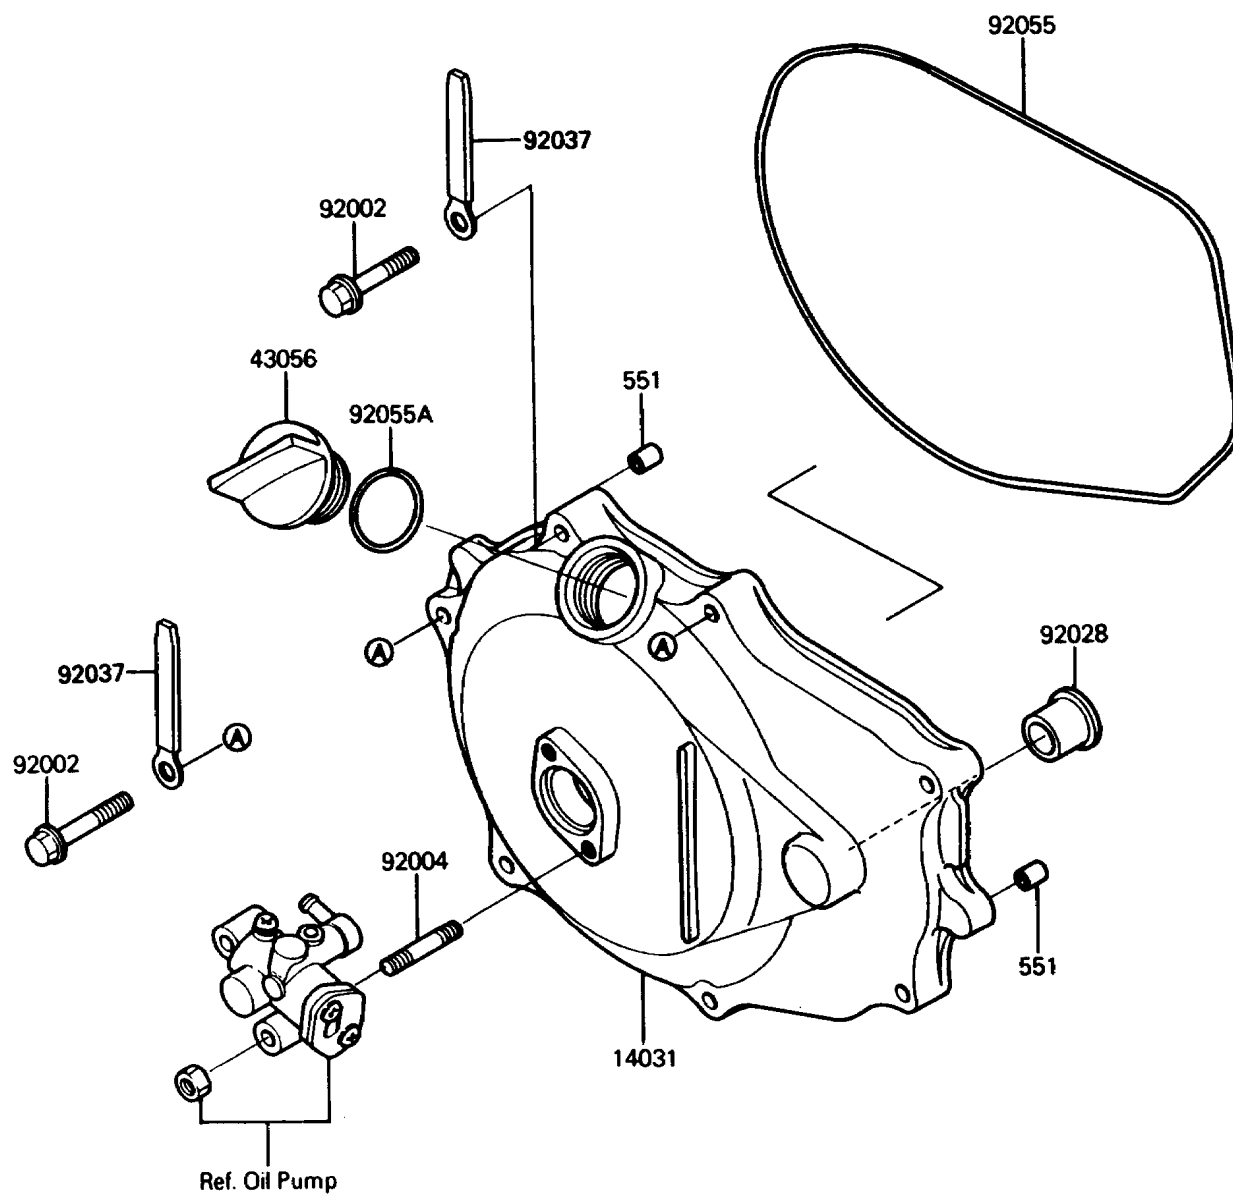

1988 JET SKI® 650 SX PARTS DIAGRAM

Engine Cover(s)

E1431-0191

1988 JET SKI® 650 SX PARTS LIST

Engine Cover(s)

ITEM NAME	PART NUMBER	QUANTITY
COVER-GENERATOR (Ref # 14031)	14031-3702	1
BREATHER-BRAKE (Ref # 43056)	43056-502	1
BOLT,6X30 (Ref # 92002)	92002-3726	1
STUD (Ref # 92004)	92004-3710	1
BUSHING (Ref # 92028)	92028-3718	1
CLAMP,L=100 (Ref # 92037)	92037-3736	1
RING-O,GENERATOR COVER (Ref # 92055)	92055-3712	1
RING-O (Ref # 92055A)	92055-515	1
PIN-DOWEL (Ref # 551)	551R0812	1