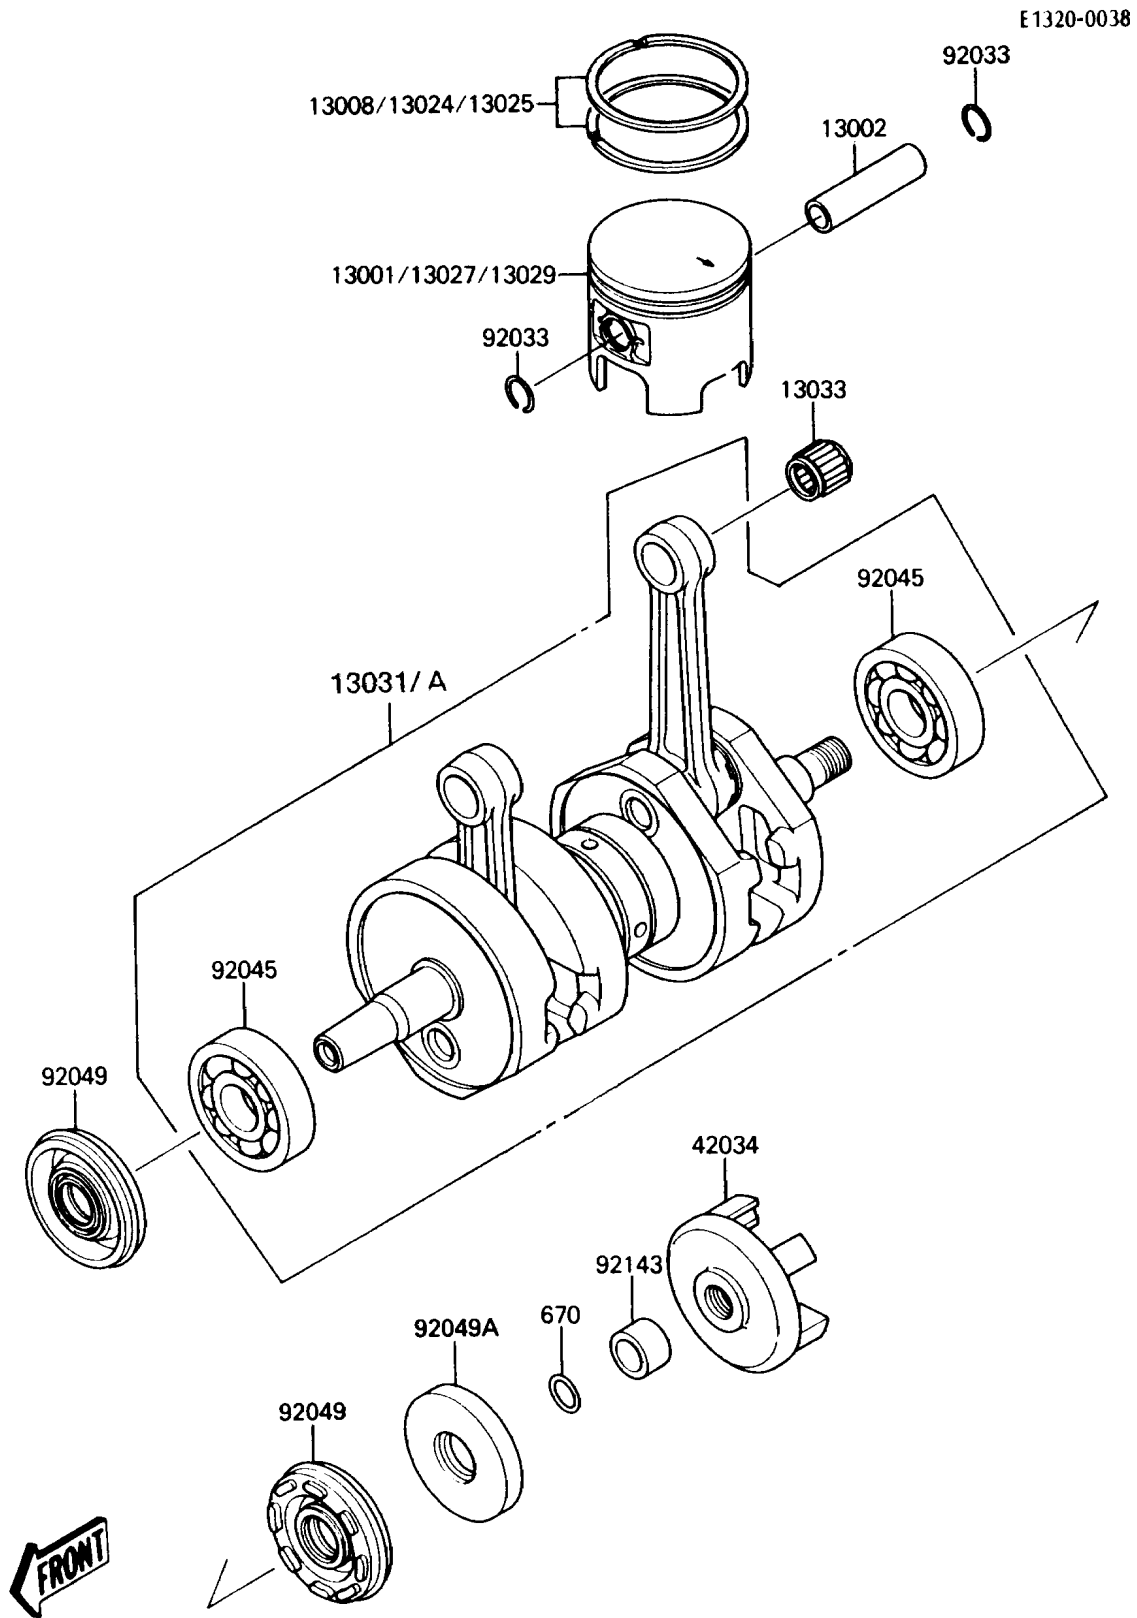

1988 JET SKI® 650 SX PARTS DIAGRAM

Crankshaft/Piston(s)

1988 JET SKI® 650 SX PARTS LIST

Crankshaft/Piston(s)

ITEM NAME	PART NUMBER	QUANTITY
PISTON-ENGINE,STD (Ref # 13001)	13001-3701	1
PIN-PISTON (Ref # 13002)	13002-017	1
RING-SET-PISTON,STD (Ref # 13008)	13008-5066	1
RING-SET-PISTON LL,O/S 1.00 (Ref # 13024)	13024-5029	1
RING-SET-PISTON L,O/S,0.50 (Ref # 13025)	13025-5030	1
PISTON-ENGINE LL,O/S 1.00 (Ref # 13027)	13027-3701	1
PISTON-ENGINE L,O/S 0.50 (Ref # 13029)	13029-3701	1
CRANKSHAFT-COMP (Ref # 13031)	13031-3704	1
CRANKSHAFT-COMP (Ref # 13031A)	13031-3705	1
BEARING-NEEDLE,KBK18X22X23.8X (Ref # 13033)	13033-1010	1
COUPLING (Ref # 42034)	42034-3705	1
RING-SNAP,PISTON PIN (Ref # 92033)	92036-015	1
BEARING-BALL,#6306 (Ref # 92045)	92045-037	1
SEAL-OIL,FWJ15307210 (Ref # 92049)	92049-3705	1
SEAL-OIL,S30726 (Ref # 92049A)	92049-3706	1
COLLAR (Ref # 92143)	92027-3713	1
O RING,14MM (Ref # 670)	670B2014	1