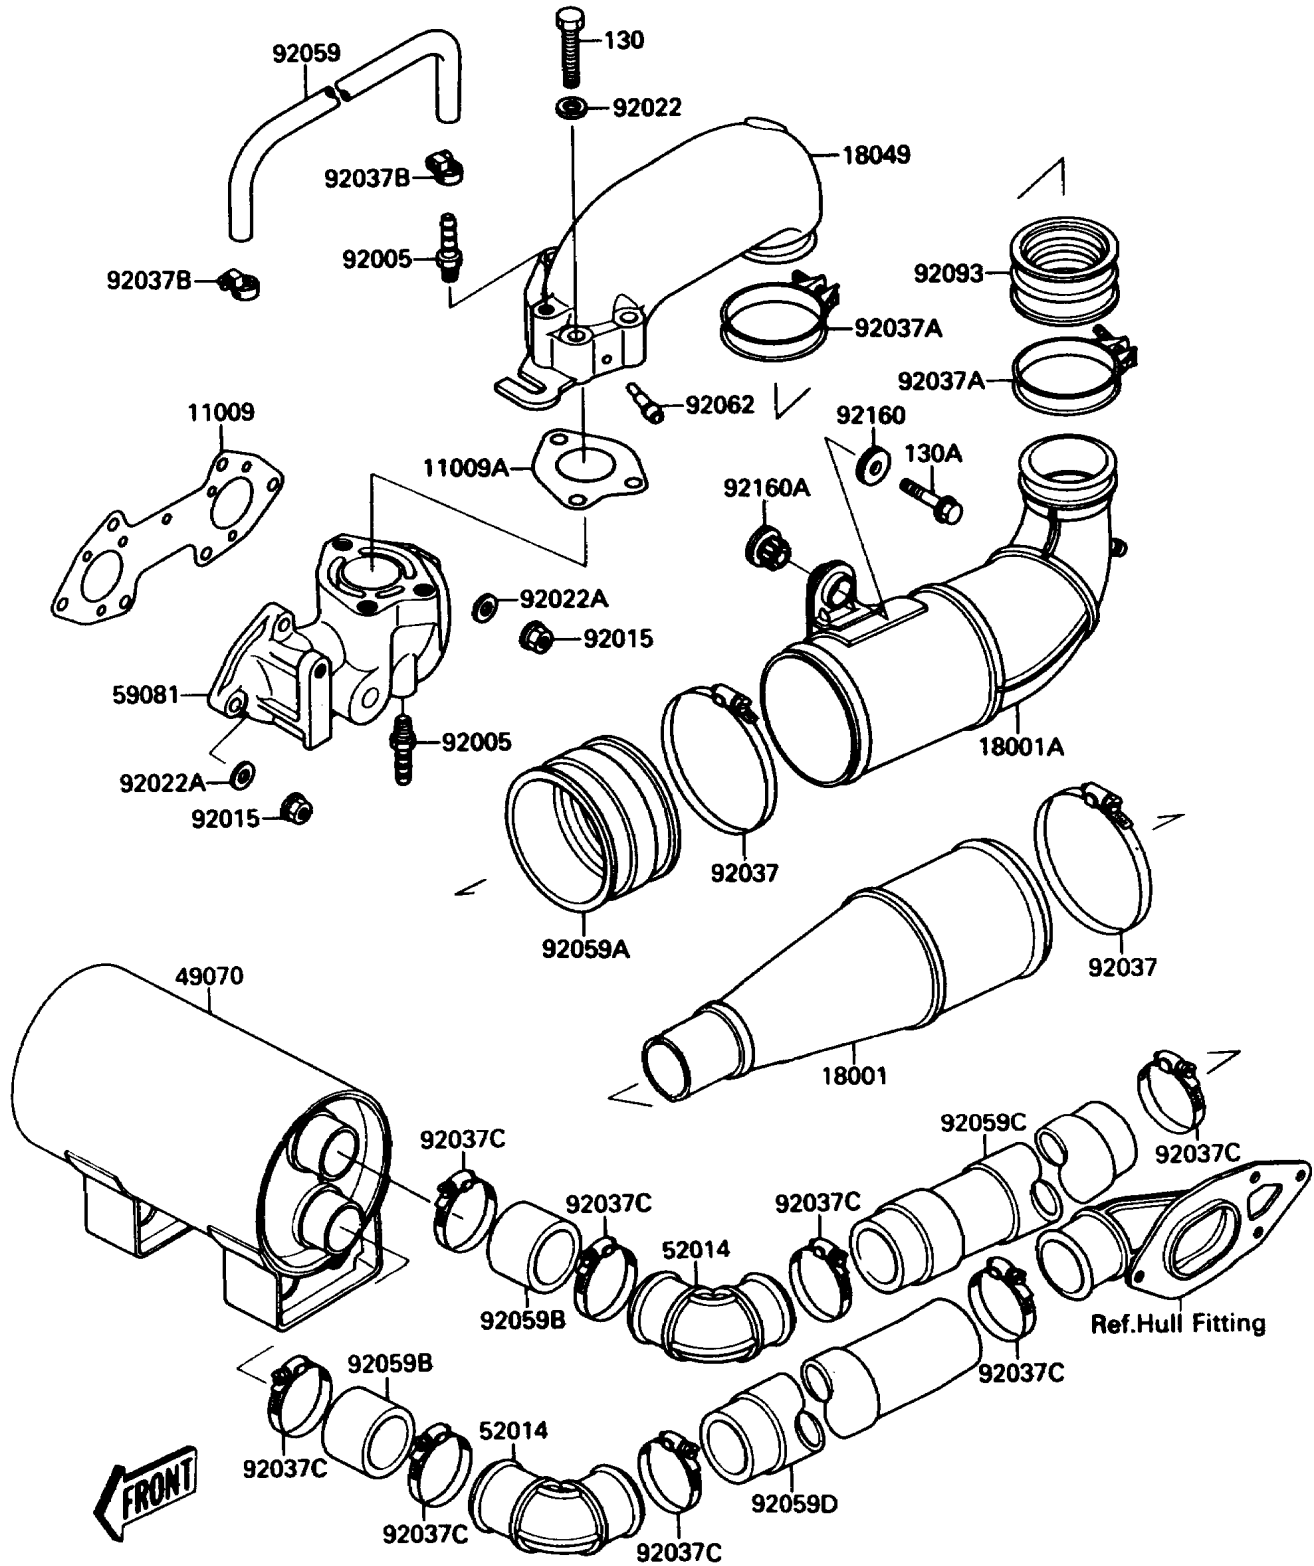

1988 JET SKI® 650 SX PARTS DIAGRAM

Muffler(s)

E1140-0282

1988 JET SKI® 650 SX PARTS LIST

Muffler(s)

ITEM NAME	PART NUMBER	QUANTITY
GASKET,EXHAUST MANIFOLD (Ref # 11009)	11009-3722	1
GASKET,EXHAUST PIPE (Ref # 11009A)	11009-3723	1
MUFFLER,BODY (Ref # 18001)	18001-3716	1
MUFFLER (Ref # 18001A)	18001-3720	1
PIPE-EXHAUST (Ref # 18049)	18049-3711	1
MUFFLER-COMP (Ref # 49070)	49070-3710	1
ELBOW (Ref # 52014)	52014-3702	1
MANIFOLD-EXHAUST (Ref # 59081)	59081-3702	1
FITTING,HOSE (Ref # 92005)	92005-3001	1
NUT,8MM (Ref # 92015)	92015-3709	1
WASHER,10.2X20X1.5 (Ref # 92022)	92022-3742	1
WASHER,8.2X18X1.5 (Ref # 92022A)	92022-3743	1
CLAMP,MAX120.7MM (Ref # 92037)	92037-3733	1
CLAMP,68MM (Ref # 92037A)	92037-3740	1
CLAMP (Ref # 92037B)	92037-504	1
CLAMP (Ref # 92037C)	92037-509	1
TUBE,9X16X200 (Ref # 92059)	92059-3748	1
TUBE,MUFFLER CONNECTING (Ref # 92059A)	92059-3767	1
TUBE (Ref # 92059B)	92059-3807	1
TUBE (Ref # 92059C)	92059-3808	1
TUBE (Ref # 92059D)	92059-3809	1
NOZZLE (Ref # 92062)	92062-3705	1
SEAL (Ref # 92093)	92093-3705	1
DAMPER,MUFFLER (Ref # 92160)	92160-3701	1
DAMPER,MUFFLER MOUNT (Ref # 92160A)	92160-3702	1
BOLT-FLANGED (Ref # 130)	130Y1050	1
BOLT-FLANGED (Ref # 130A)	130Z0845	1