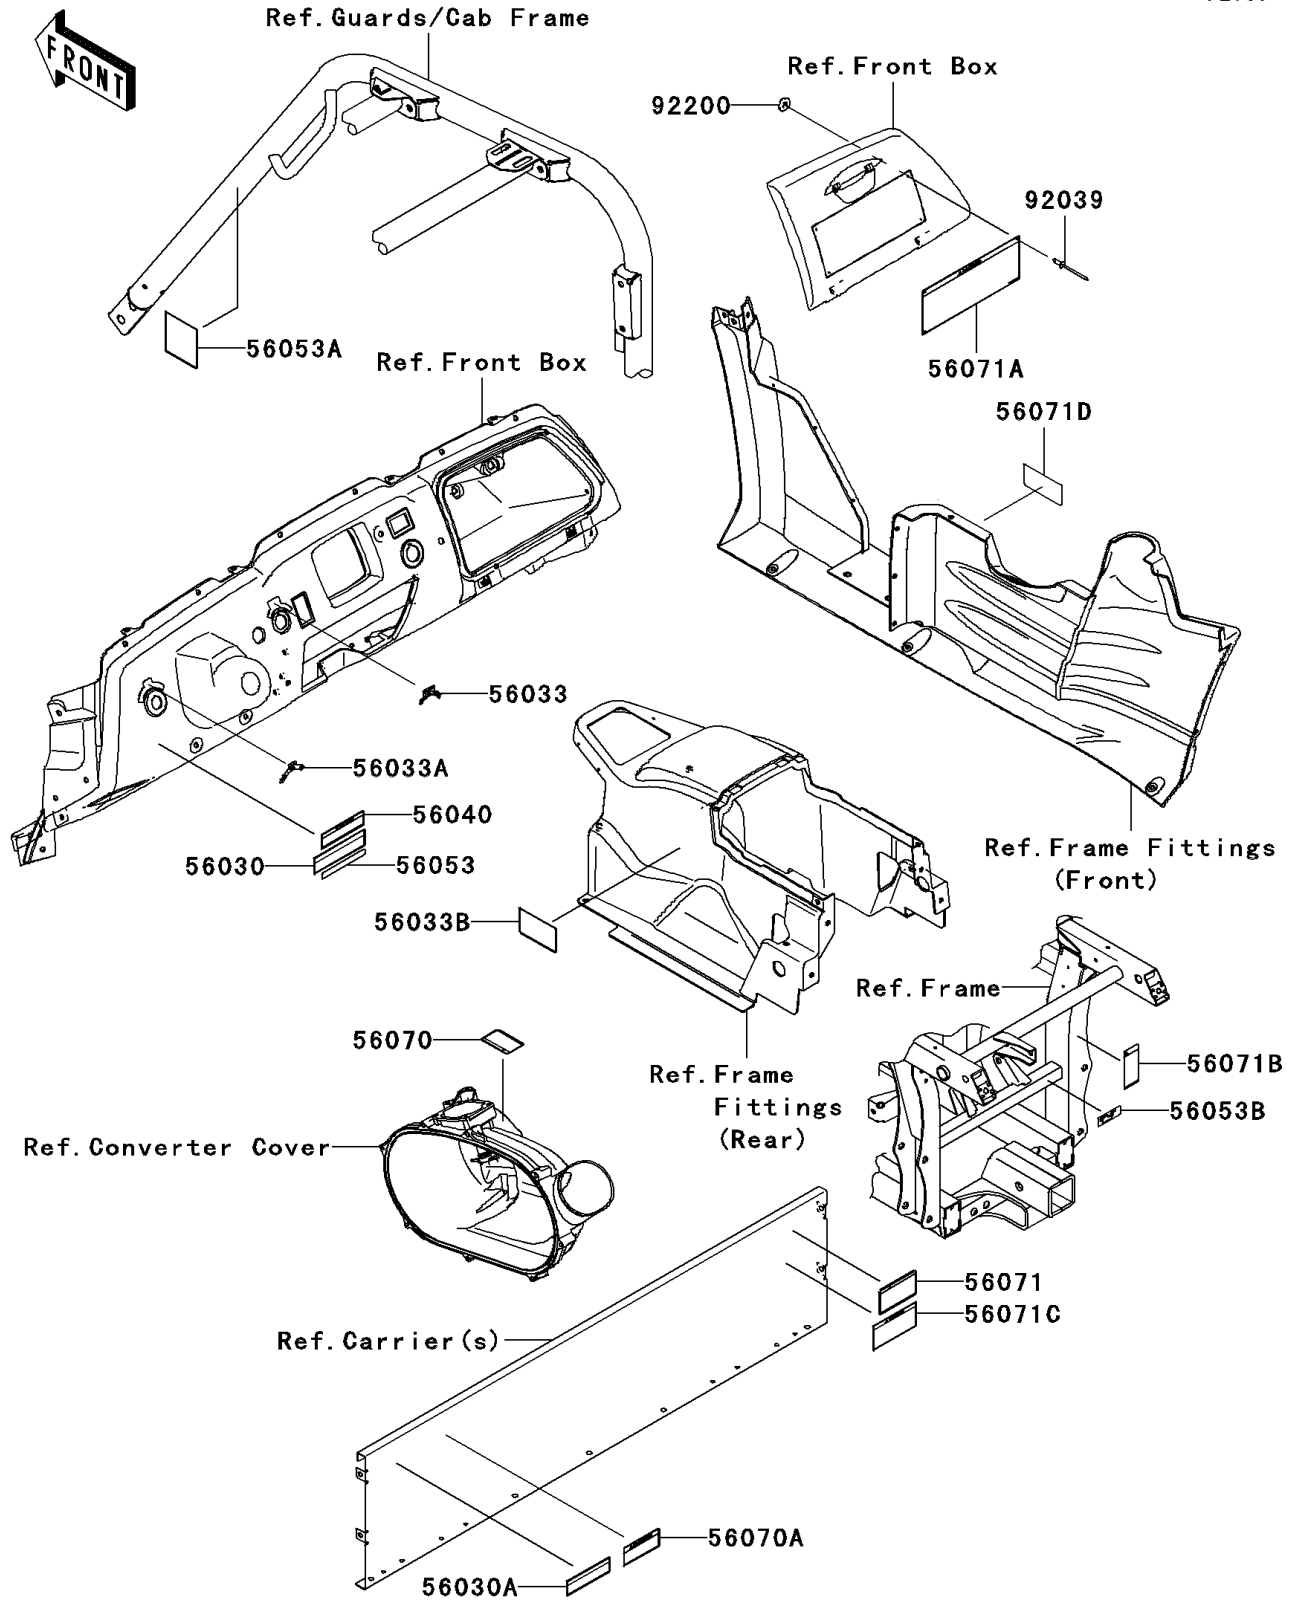

## 2008 Teryx® 750 4x4 NRA Outdoors™ PARTS DIAGRAM

Labels

F2860

## 2008 Teryx® 750 4x4 NRA Outdoors™ PARTS LIST

Labels

ITEM NAME	PART NUMBER	QUANTITY
LABEL,PARKING LEVER (Ref # 56030)	56030-0213	1
LABEL,CAUTION (Ref # 56030A)	56030-0240	1
LABEL-MANUAL,MAIN SWITCH (Ref # 56033)	56033-0190	1
LABEL-MANUAL,HEAD LAMP SWITCH (Ref # 56033A)	56033-0228	1
LABEL-MANUAL,DRIVE BELT (Ref # 56033B)	56033-0236	1
LABEL-WARNING,SHIFT CAUTION (Ref # 56040)	56040-1342	1
LABEL-SPECIFICATION (Ref # 56053)	56053-0278	1
LABEL-SPECIFICATION,TIRE INFO (Ref # 56053A)	56053-0338	1
LABEL,TRAILER HITCH (Ref # 56053B)	56053-0348	1
LABEL-WARNING,CVT COVER (Ref # 56070)	56070-1269	1
LABEL-WARNING,BED RAISED (Ref # 56070A)	56070-7515	1
LABEL-WARNING (Ref # 56071)	56071-0048	1
LABEL-WARNING,SERIOUS INJURY (Ref # 56071A)	56071-0068	1
LABEL-WARNING,TRAILER HITCH (Ref # 56071B)	56071-0099	1
LABEL-WARNING,CARGO BED (Ref # 56071C)	56071-0113	1
LABEL-WARNING,GASOLINE (Ref # 56071D)	56071-7501	1
RIVET,3.2X8 (Ref # 92039)	92039-3763	1
WASHER,3.5X8X1 (Ref # 92200)	92200-1251	1