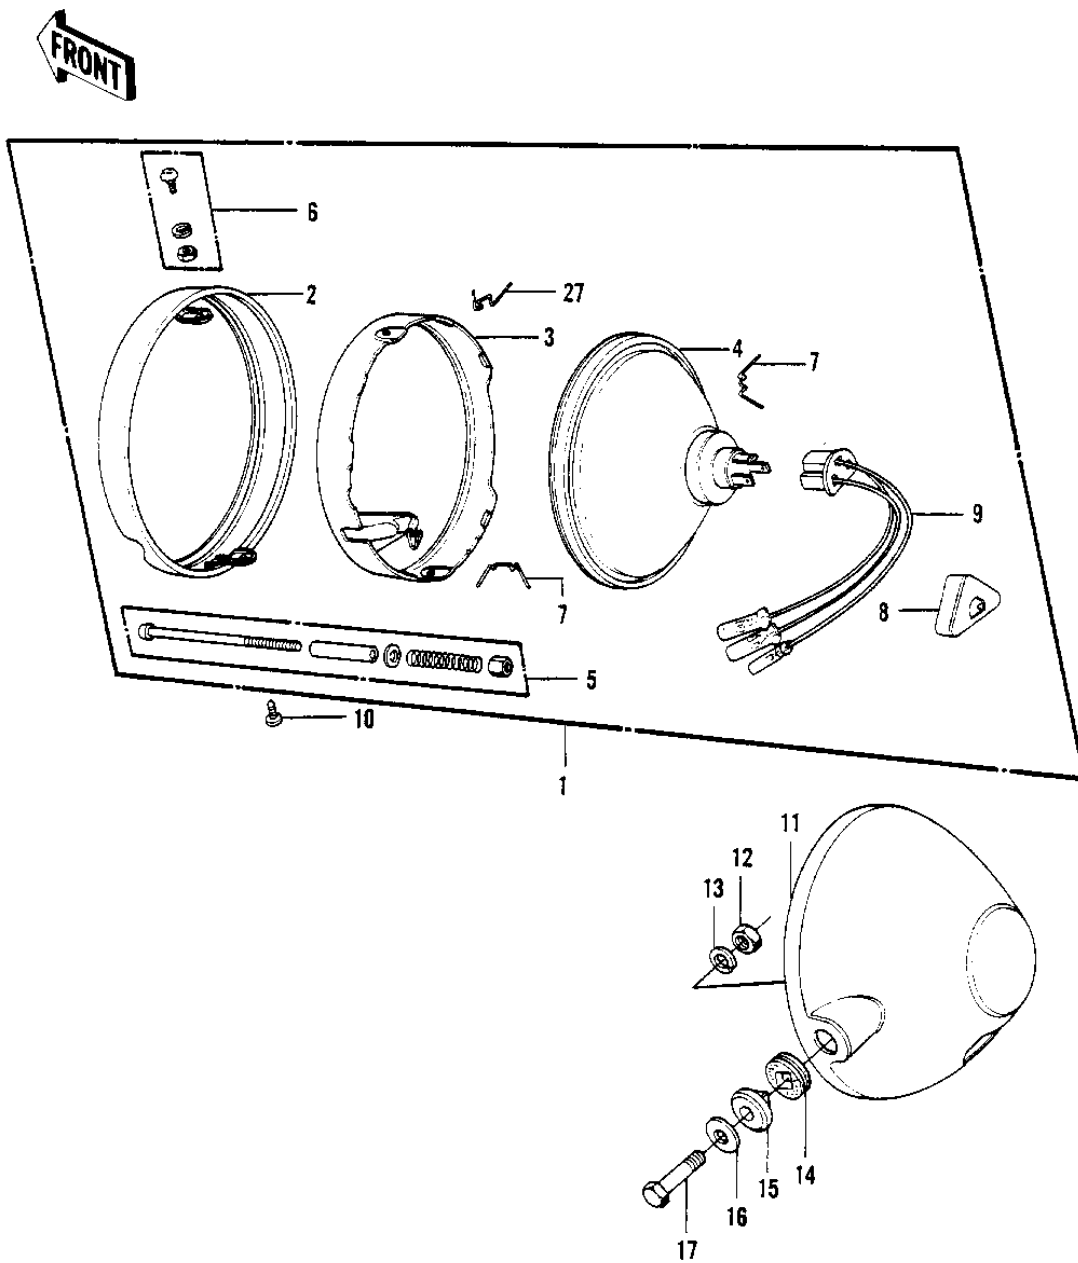

## 1970 PARTS DIAGRAM

HEADLIGHT KV100-A7 ('74-'75)

**KV 100**

## 1970 PARTS LIST

HEADLIGHT KV100-A7 ('74-'75)

ITEM NAME	PART NUMBER	QUANTITY
LAMP UNIT,HEAD (Ref # 1)	23003-024	1
RIM,HEAD LAMP (Ref # 2)	23006-042	1
RETAINER,SEALED BEAM (Ref # 3)	23072-002	1
SEALED BEAM UNIT (Ref # 4)	23007-055	1
SCREW ASSY,FOCUS AJST (Ref # 5)	23013-5001	1
SCREW SET,LENS UNIT (Ref # 6)	23013-007	1
CLAMP,HEAD LAMP LENS (Ref # 7)	23009-015	1
COVER,HD LAMP SOCKET (Ref # 8)	23081-001	1
SOCKET ASSY,HD LIGHT (Ref # 9)	23008-044	2
SCREW,PAN HEAD,5X14 (Ref # 10)	23019-025	1
BODY,HEAD LAMP,BLACK (Ref # 11)	23005-049-21	1
NUT,10MM (Ref # 12)	314B1000	1
WASHER SPRING 10MM (Ref # 13)	461F1000	1
DAMPER RUBBER (Ref # 14)	23066-011	1
COLLAR (Ref # 15)	23052-005	1
WASHER-PLAIN,10MM (Ref # 16)	411D1000	1
BOLT,HEX HEAD,10X30 (Ref # 17)	92007-041	1