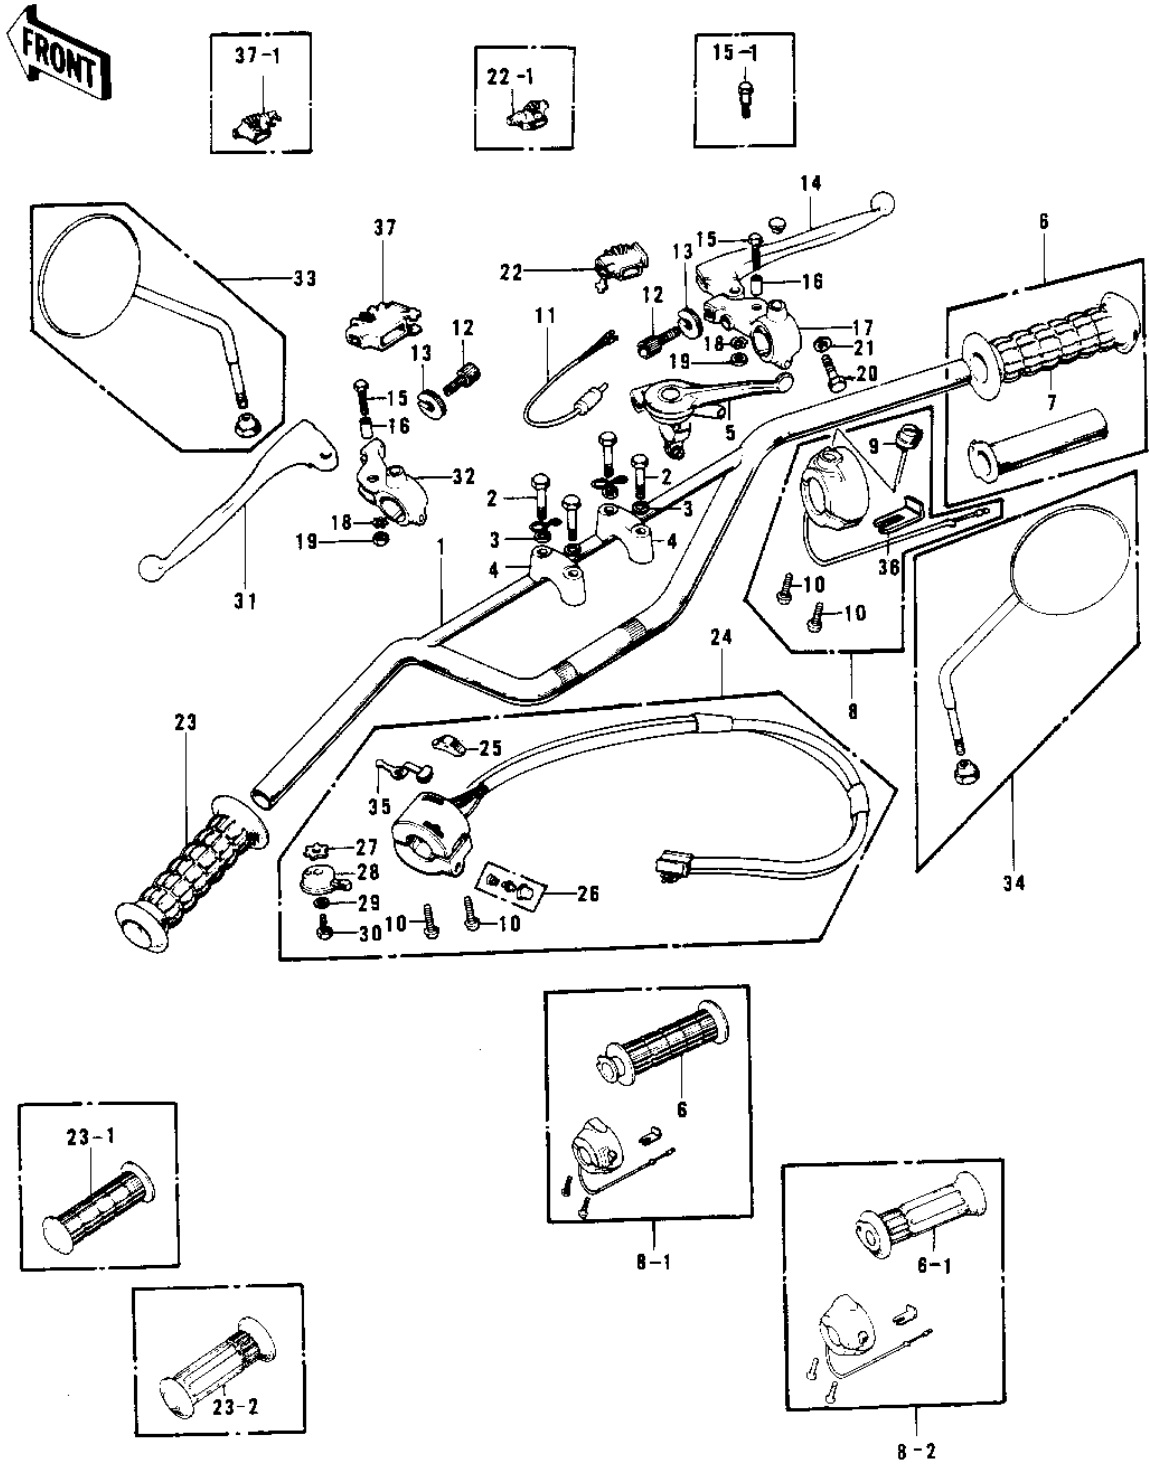

1970 PARTS DIAGRAM

HANDLEBAR 1/2 ('74-'75)

1970 PARTS LIST

HANDLEBAR 1/2 ('74-'75)

ITEM NAME	PART NUMBER	QUANTITY
HANDLEBAR (Ref # 1)	46004-004	1
BOLT 8X38 (Ref # 2)	92001-1405	2
WASHER SPRING 8MM (Ref # 3)	461F0800	1
HOLDER-HANDLEBAR (Ref # 4)	46012-008	1
LEVER-CHANGE (Ref # 5)	46131-002	1
GRIP ASSY-THROTTLE (Ref # 6)	46019-020	1
GRIP ASSY,THROTTLE (Ref # 6)	46019-034	1
GRIP ASSY,THROTTLE (Ref # 6-1)	46019-039	1
RUBBER-R.H. GRIP (Ref # 7)	46061-013	1
CASE ASSY,R.H,BLACK (Ref # 8)	46018-020-10	1
CASE ASSY,R.H (Ref # 8-1)	46018-036	1
CASE ASSY,R.H (Ref # 8-2)	46018-047	1
SWITCH-ENGINE STOP (Ref # 9)	46027-008	1
SCREW-PAN-CROS,5X25 (Ref # 10)	220B0525	1
SWITCH-FR. BRAKE LAMP (Ref # 11)	27021-004	1
SCREW,CABLE ADJUST (Ref # 12)	46055-009	1
NUT-LOCK (Ref # 13)	46056-005	1
LEVER FRONT BRAKE (Ref # 14)	46058-004	1
BOLT HEX HEAD 5X20 (Ref # 15)	92007-020	1
BOLT,HEX HEAD,5X22 (Ref # 15-1)	92007-046	1
COLLAR LEVER (Ref # 16)	46059-011	1
HOLDER-FR BRK LEV,BLK (Ref # 17)	46060-009-21	1
WASHER LOCK 5MM (Ref # 18)	464H0500	1
NUT 5MM (Ref # 19)	312B0500	1
NUT-LOCK,5MM (Ref # 19)	92019-014	1
BOLT HEX HEAD 6X25 (Ref # 20)	110N0625	1
WASHER PLAIN 6MM (Ref # 21)	411B0600	2
DUST COVER (Ref # 22)	46071-002	2
BOOTS,LEVER HOLDER (Ref # 22-1)	49006-1017	2

1970 PARTS LIST

HANDLEBAR 1/2 ('74-'75)

ITEM NAME	PART NUMBER	QUANTITY
RUBBER-L.H.GRIP (Ref # 23)	46075-018	1
RUBBER-L.H GRIP (Ref # 23-1)	46075-019	1
RUBBER,L.H GRIP (Ref # 23-2)	46075-029	1
CASE ASSY,L.H,BLACK (Ref # 24)	46091-019-10	1
CASE ASSY,L.H (Ref # 24)	46091-040	1
KNOB-L.H SWITCH (Ref # 25)	46044-011	1
SWITCH ASSY LH BUTTON (Ref # 26)	46078-003	1
WASHER LOCK (Ref # 27)	92095-012	1
LEVER,STARTER,BLACK (Ref # 28)	46096-008-10	1
BOLT HEX HEAD 6X8 (Ref # 30)	110B0608	1
LEVER-CLUTCH (Ref # 31)	46092-015	1
HOLDER-CLUTCH LEV,BLK (Ref # 32)	46094-011-21	1
REAR VIEW MIRROR,L.H (Ref # 33)	56003-009	1
REAR VIEW MIRROR,R.H (Ref # 34)	56002-020	1
KNOB-SWITCH (Ref # 35)	46044-010	1
HOLDER,CONTROL CABLE (Ref # 36)	46037-023	1