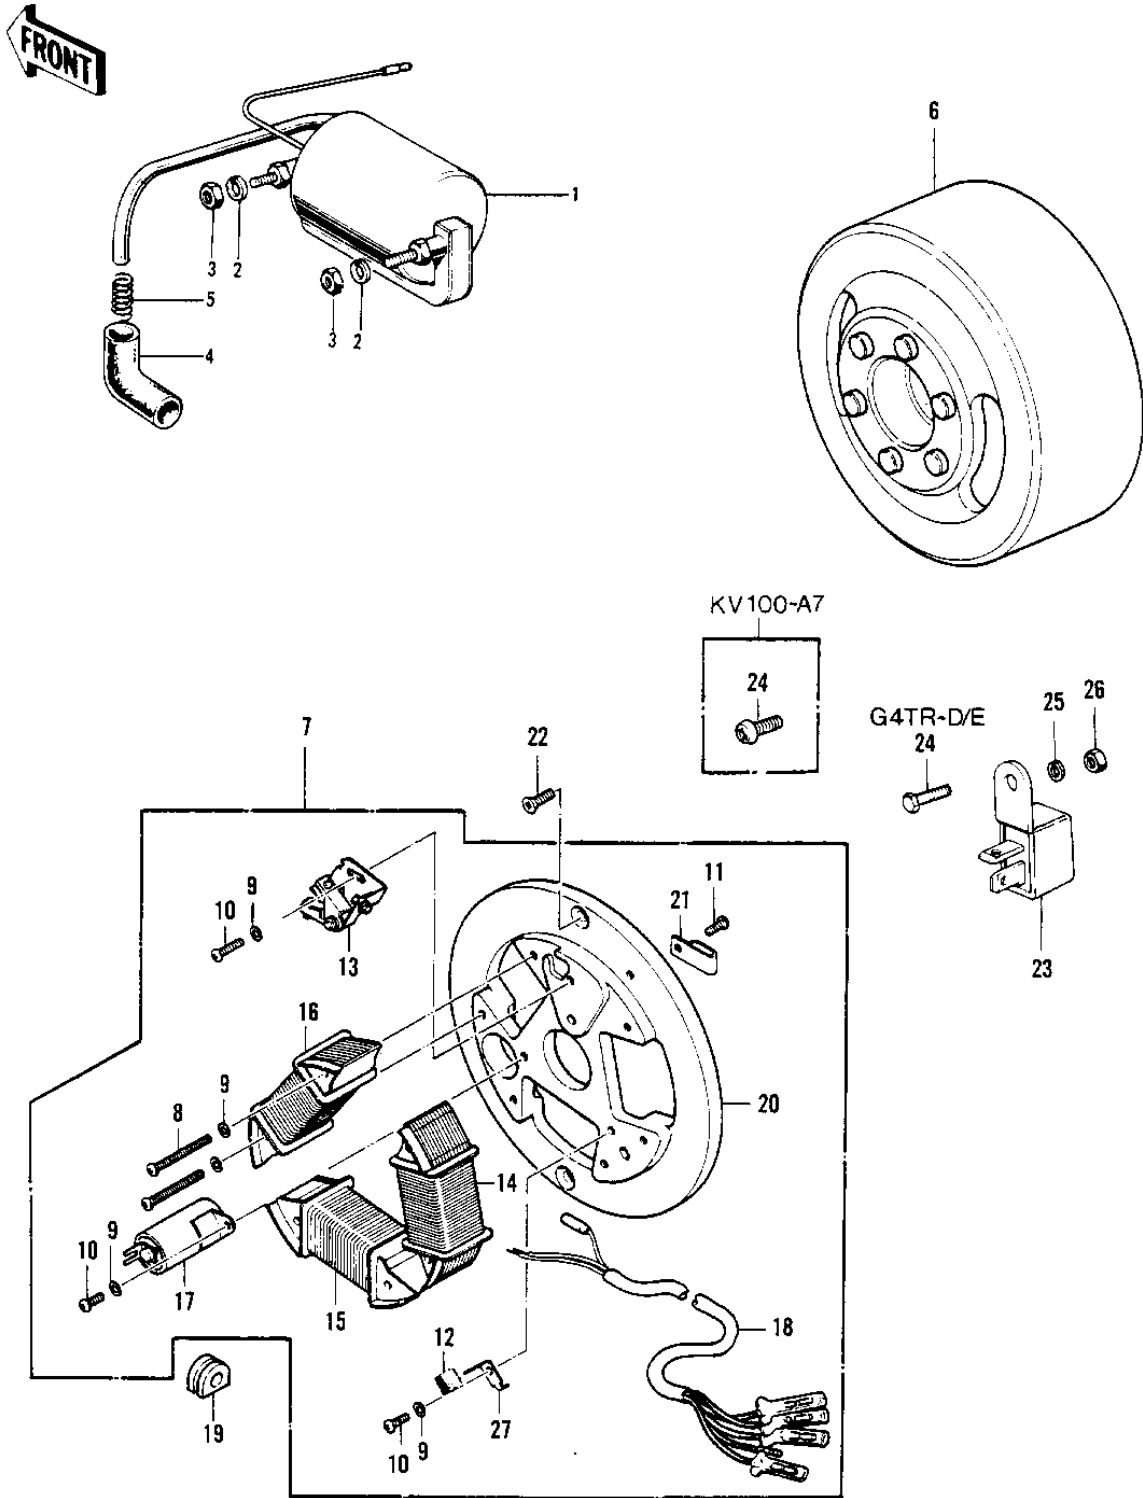

1970 PARTS DIAGRAM

IGNITION/GENERATOR 1/2 ('74-'75)

1970 PARTS LIST

IGNITION/GENERATOR 1/2 ('74-'75)

ITEM NAME	PART NUMBER	QUANTITY
COIL,IGNITION (Ref # 1)	21121-1047	2
WASHER SPRING 6MM (Ref # 2)	461F0600	1
NUT 6MM (Ref # 3)	311B0600	1
CAP SPARK PLUG (Ref # 4)	21130-009	1
SPRING-SPARK PLUG CAP (Ref # 5)	92101-001	1
MAGNETO ASSY (Ref # 6)	21002-1055	3
FLYWHEEL (Ref # 6)	21050-016	1
FLYWHEEL (Ref # 6)	21050-017	1
STATOR ASSY (Ref # 7)	21003-027	1
STATOR ASSY (Ref # 7)	21003-025	1
SCREW PAN HEAD 4X30 (Ref # 8)	220E0430	1
WASHER SPRING 4MM (Ref # 9)	461F0400	1
SCREW PAN HEAD 4X6 (Ref # 10)	220B0406	1
SCREW-PAN-CRSOSS,4X12 (Ref # 11)	220B0412	1
FELT OIL (Ref # 12)	21019-005	1
BREAKER ASSY CONTACT (Ref # 13)	21008-006	1
COIL PRIMARY (Ref # 14)	21049-006	1
COIL A,LIGHTING (Ref # 14)	21047-022	1
COIL,LIGHTING (Ref # 14)	21047-1007	2
COIL LIGHTING A (Ref # 15)	21047-010	1
COIL A LIGHTING (Ref # 15)	21047-019	1
COIL LIGHTING B (Ref # 16)	21047-011	1
COIL,EXCITING (Ref # 16)	21049-1004	2
CONDENSER (Ref # 17)	21013-006	1
WIRING HARNESS,MAGNTO (Ref # 18)	21029-025	1
WIRING HARNESS,MAGNT (Ref # 18)	21029-028	2
GROMMET WIRING HARN (Ref # 19)	21017-002	1
PLATE-COIL,MAGNETO (Ref # 20)	21048-1002	2
CLAMP WIRING HARNESS (Ref # 21)	21037-002	1

1970 PARTS LIST

IGNITION/GENERATOR 1/2 ('74-'75)

ITEM NAME	PART NUMBER	QUANTITY
SCREW CNTSNK HD 6X14 (Ref # 22)	221B0614	1
RECTIFIER (Ref # 23)	21061-015	1
BOLT HEX HEAD 5X10 (Ref # 24)	110B0510	1
SCREW PAN HEAD 5X10 (Ref # 24)	220B0510	1
WASHER SPRING 5MM (Ref # 25)	461F0500	1
NUT,5MM (Ref # 26)	311B0500	1
HOLDER,OIL FELT (Ref # 27)	21038-002	1