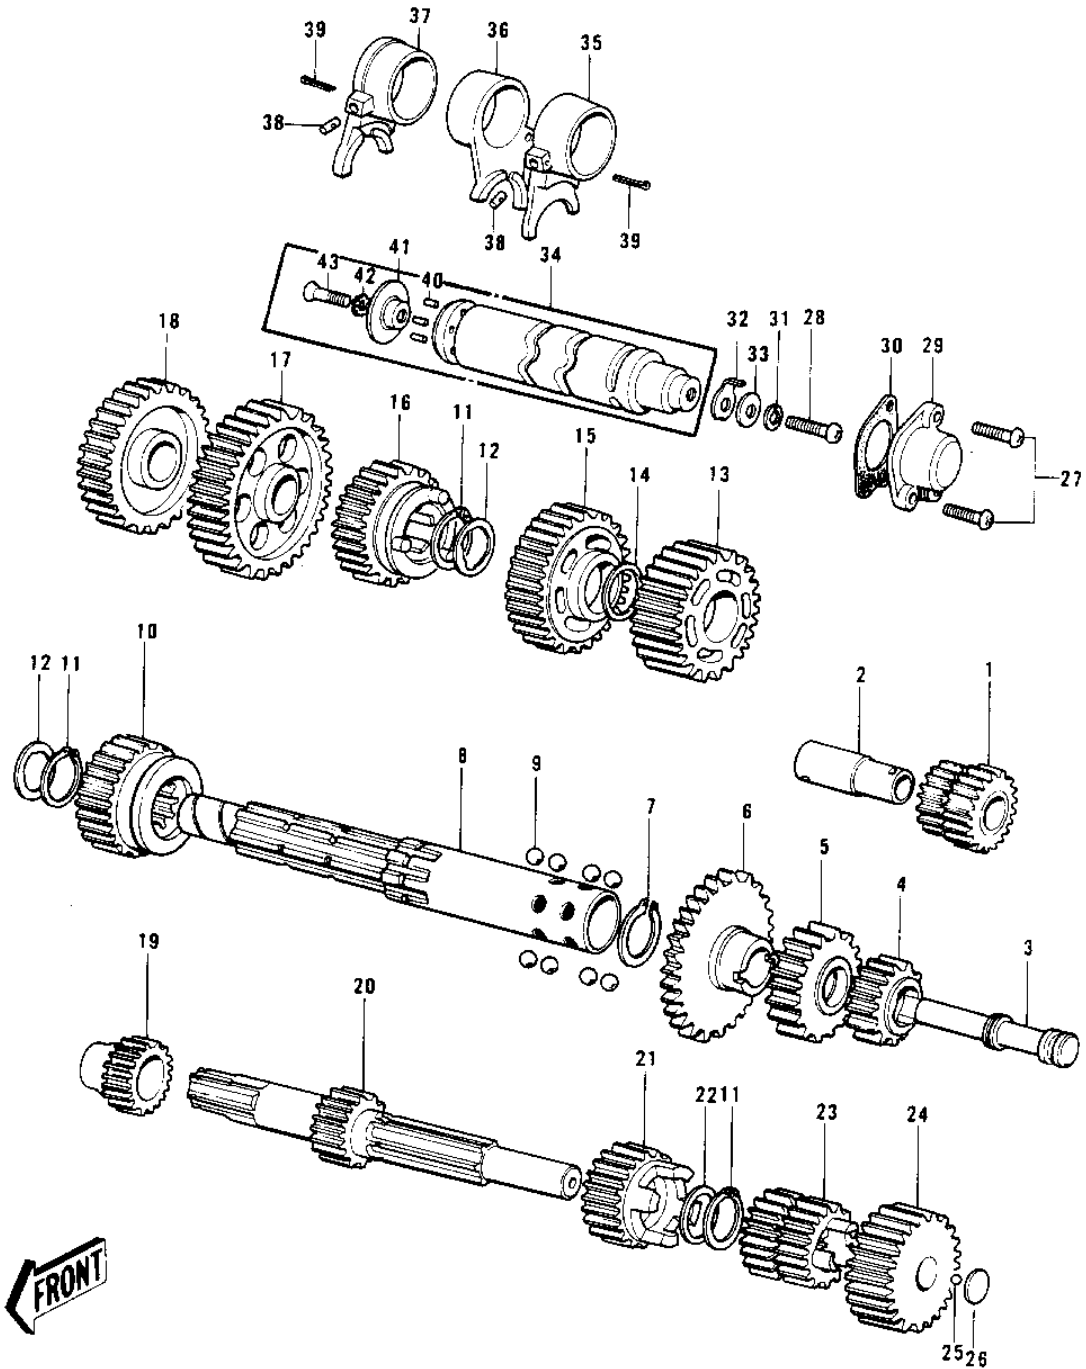

1970 PARTS DIAGRAM

TRANSMISSION/CHANGE DRUM 1/2 ('74-'75)

1970 PARTS LIST

TRANSMISSION/CHANGE DRUM 1/2 ('74-'75)

ITEM NAME	PART NUMBER	QUANTITY
GEAR COUNTER (Ref # 1)	13177-005	1
GEAR,COUNTER SHAFT (Ref # 1)	13177-007	1
SHAFT COUNTER (Ref # 2)	13180-001	1
ROD,SHIFT (Ref # 3)	49047-1005	1
GEAR LOW (Ref # 4)	13177-001	1
GEAR,LOW (Ref # 4)	13177-006	1
GEAR HIGH (Ref # 5)	13177-004	1
ENGINE SPROCKET 15T (Ref # 6)	13144-038	1
CIRCLIP 24MM (Ref # 7)	480J2400	1
SHAFT-OUTPUT (Ref # 8)	13128-035	1
BALL STEEL 5/16" (Ref # 9)	600A1000	1
TOP GEAR OUTPUT SHAFT (Ref # 10)	13137-012	1
CIRCLIP (Ref # 11)	92033-014	1
WASHER-LOCK (Ref # 12)	92024-030	1
3RD GEAR OUTPUT SHAFT (Ref # 13)	13133-005	1
WASHER THRUST (Ref # 14)	92022-146	1
2ND GEAR OUTPUT SHAFT (Ref # 15)	13131-008	1
GEAR-TRANSMISSION SPU (Ref # 16)	13129-1708	1
LOW GEAR OUTPUT SHAFT (Ref # 17)	13129-010	1
IDLE GEAR (Ref # 18)	13073-004	1
PINION KICKSTARTER (Ref # 19)	13075-004	1
SHAFT,DRIVE (Ref # 20)	13127-032	1
4TH GEAR,DRIVE (Ref # 21)	13129-1053	1
WASHER THRUST (Ref # 22)	92022-118	1
2ND&3RD GEAR,DRIVE (Ref # 23)	13129-1052	1
GEAR,INPUT TOP,24T (Ref # 24)	13129-1927	1
BALL STEEL 7/32" (Ref # 25)	600A0700	1
WASHER THRUST (Ref # 26)	92022-115	1
SCREW PAN HEAD 6X16 (Ref # 27)	220B0616	1