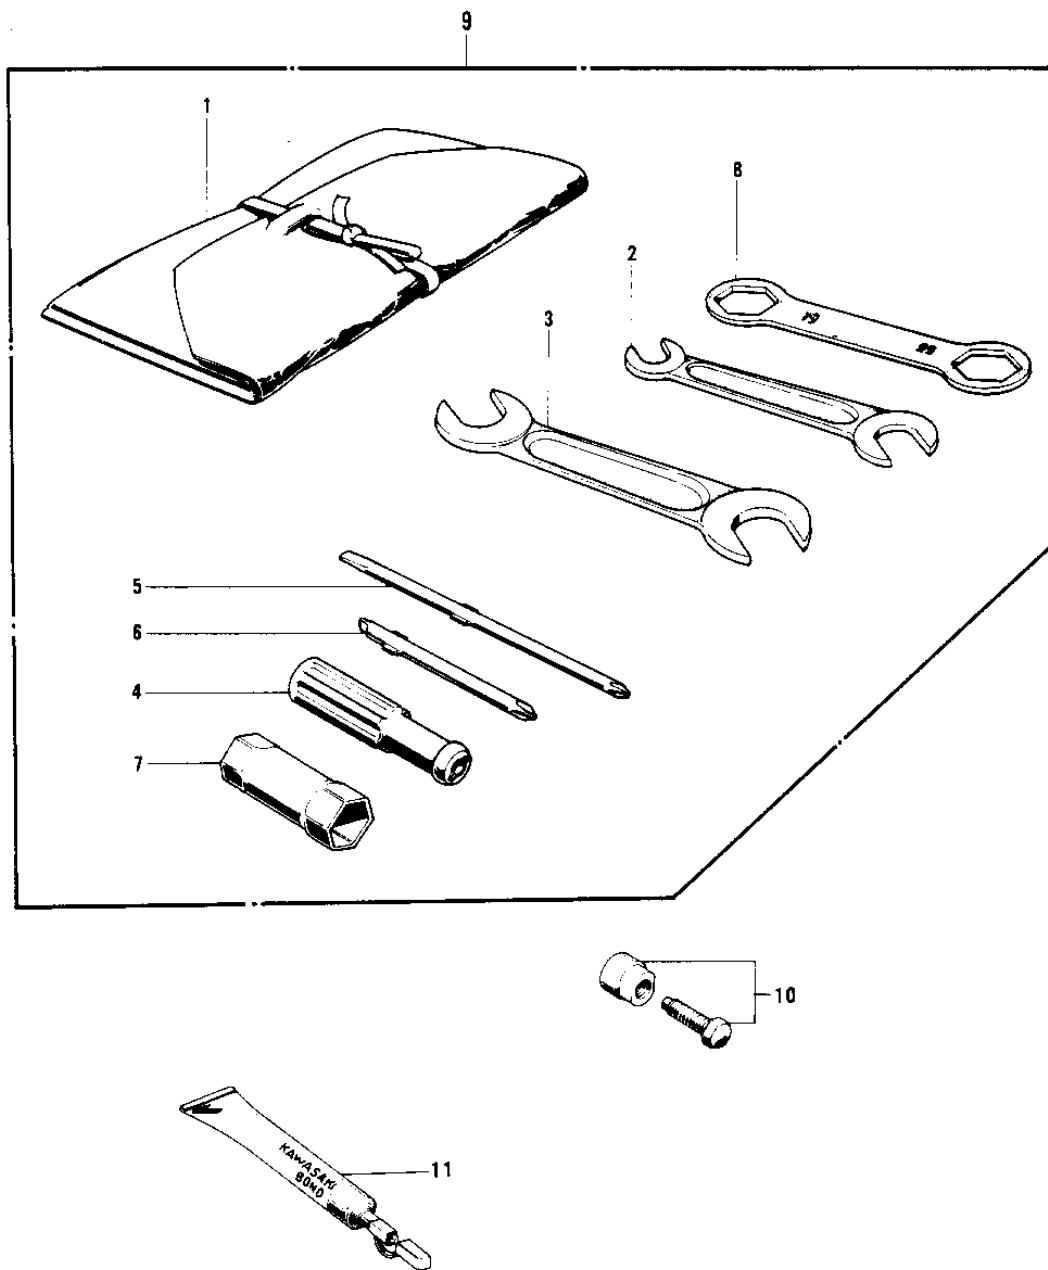

1970 PARTS DIAGRAM

OWNER TOOLS G4TR-C ('70-'73)

G4TR

1970 PARTS LIST

OWNER TOOLS G4TR-C ('70-'73)

ITEM NAME	PART NUMBER	QUANTITY
BAG,TOOL (Ref # 1)	56008-008	1
*** N.L.A.*** (Canada) (Ref # 2)	960B1014	1
UNAVAILABLE IN PRICE BOOK (Ref # 3)	960B1317	1
92106-1001 (Canada) (Ref # 4)	92106-002	1
TOOL-DRIVER (Ref # 5)	92107-1052	1
SCREW DRIVER #3 PHLIP (Ref # 6)	92107-005	1
UNAVAILABLE IN PRICE BOOK (Ref # 7)	92110-006	1
WRENCH-BOX,19X22 (Ref # 8)	92109-004	1
UNAVAILABLE IN PRICE BOOK (Ref # 9)	56007-027	1
57001-252 (Canada) (Ref # 10)	56019-033	1
LIQUID GASKET (Ref # 11)	92104-002	1