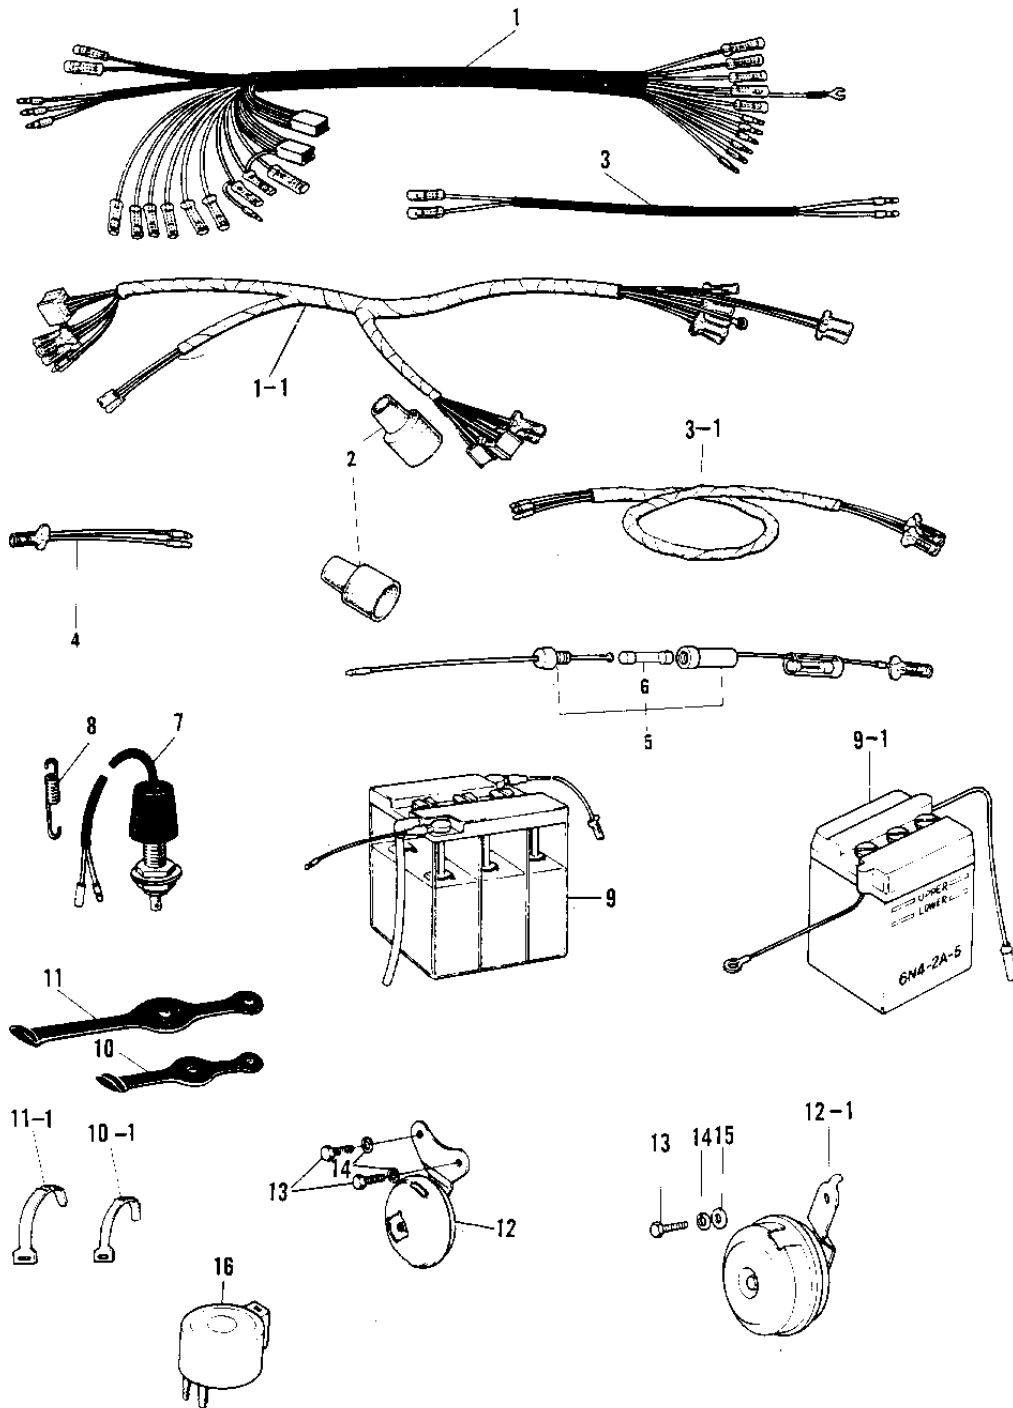

1970 PARTS DIAGRAM

CHASSIS ELECTRICAL EQUIPMENT ('70-'73)

1970 PARTS LIST

CHASSIS ELECTRICAL EQUIPMENT ('70-'73)

ITEM NAME	PART NUMBER	QUANTITY
WIRING HARNESS MAIN (Ref # 1)	26001-049	1
WIRING HARNESS-MAIN (Ref # 1-1)	26001-068	1
WIRING HARNESS-MAIN (Ref # 1-1)	26001-074	1
COVER WIRING HARNESS (Ref # 2)	26009-003	1
WIRING HARNWSS REAR (Ref # 3)	26002-027	1
WIRING HARNESS-REAR (Ref # 3-1)	26002-029	1
WIRING HARNESS-REAR (Ref # 3-1)	26002-037	1
LEAD WIRE (Ref # 4)	26011-042	1
FUES ASSY (Ref # 5)	26004-008	1
FUSE 10A (Ref # 6)	26006-003	1
SWITCH BRAKE LAMP (Ref # 7)	27010-006	1
SWITCH-BRAKE LAMP (Ref # 7)	27010-020	2
SPRING BRAKE LAMP SW (Ref # 8)	27011-004	1
YUA BAT 6N2-2A-3 (Ref # 9)	K26012-019	1
YUA BAT 6N4-2A-5 (Ref # 9-1)	K26012-020	1
BAND RUBBER (Ref # 10)	92072-013	2
BAND,SHORT (Ref # 10-1)	92072-030	1
BAND RUBBER (Ref # 11)	92072-018	2
BAND,LONG (Ref # 11-1)	92072-032	1
HORN (Ref # 12)	27003-063	2
HORN (Ref # 12-1)	27003-056	2
BOLT,6X10 (Ref # 13)	112G0610	1
BOLT-SMALL-UPSET,8X16 (Ref # 13)	115G0816	1
WASHER SPRING 6MM (Ref # 14)	461F0600	1
WASHER SPRING 8MM (Ref # 14)	461F0800	1
WASHER PLAIN 8MM (Ref # 15)	411B0800	1
RELAY-TURN SIGNAL (Ref # 16)	27002-013	1