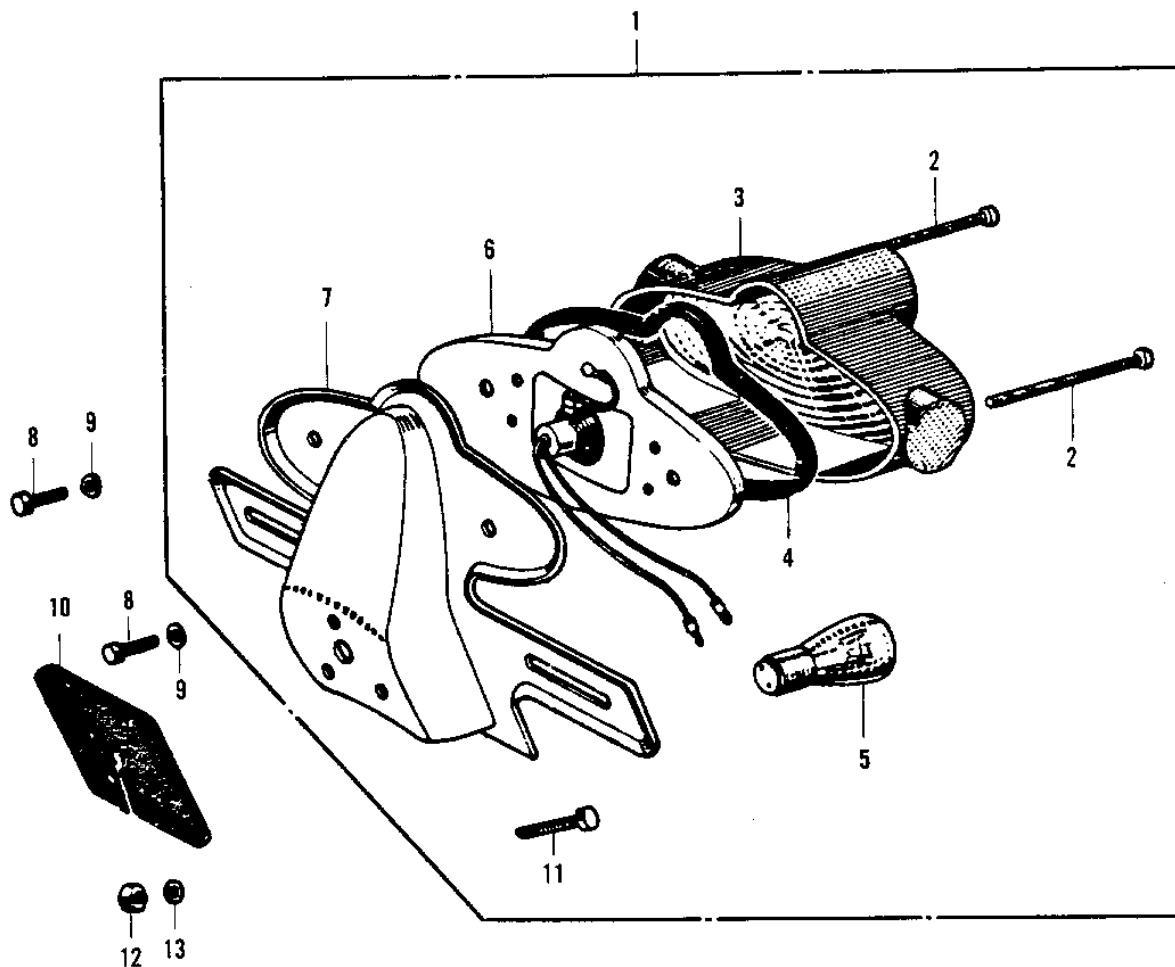

## 1970 PARTS DIAGRAM

TAILLIGHT G4TR/A ('70-'73)

**G4TR**

## 1970 PARTS LIST

TAILLIGHT G4TR/A ('70-'73)

ITEM NAME	PART NUMBER	QUANTITY
LAMP ASSY-TAIL,BLACK (Ref # 1)	23024-019-21	1
SCREW PAN HEAD 4X50 (Ref # 2)	220E0450	1
LENS TAIL LAMP (Ref # 3)	23026-010	1
GASKET TAIL LAMP (Ref # 4)	23028-008	1
BULB 6V 3/21CP (Ref # 5)	92069-023	1
SOCKET TAIL LAMP (Ref # 6)	23027-009	1
BKT LICENSE PLT BLACK (Ref # 7)	23036-007-10	1
BKT LICENSE PLT (Ref # 7)	23036-002	1
BOLT HEX HEAD 5X10 (Ref # 8)	110B0510	1
WASHER SPRING 5MM (Ref # 9)	461F0500	1
DAMPER-TAIL LAMP SHCK (Ref # 10)	35039-005	1
BOLT-UPSET (Ref # 11)	112G0630	1
NUT 6MM (Ref # 12)	312B0600	1
WASHER 6.5X20X1.6T (Ref # 13)	92022-125	1