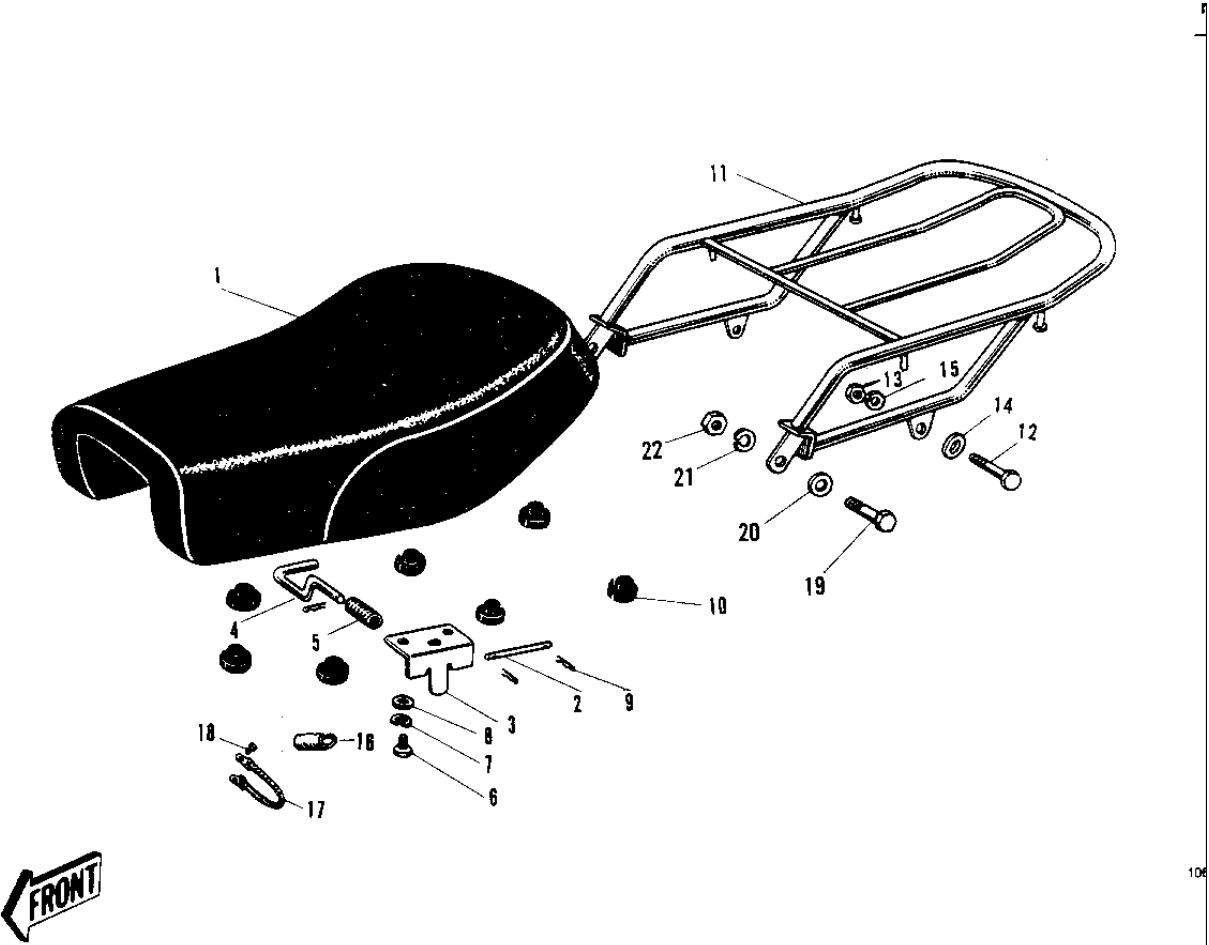

1970 PARTS DIAGRAM

SEAT/CARRIER ('70-'73)

1970 PARTS LIST

SEAT/CARRIER ('70-'73)

ITEM NAME	PART NUMBER	QUANTITY
SEAT DUAL (Ref # 1)	53002-013	1
SEAT ASSY-DUAL (Ref # 1)	53002-032	1
SEAT ASSY-DUAL (Ref # 1)	53002-040	1
PIN SEAT (Ref # 2)	32111-004	1
HINGE (Ref # 3)	53009-014	1
HOOK SEAT (Ref # 4)	53008-007	1
SPRING (Ref # 5)	53012-004	1
BOLT-UPSET,6X12 (Ref # 6)	112G0612	1
WASHER SPRING 8MM (Ref # 7)	461F0800	2
WASHER PLAIN 8MM (Ref # 8)	411B0800	1
COTTER PIN (Ref # 9)	92041-003	1
DAMPER RUBB DUAL SEAT (Ref # 10)	92075-023	1
CARRIER-LUGGAGE (Ref # 11)	53029-037	1
BOLT (Ref # 12)	114G0836	1
NUT,8MM (Ref # 13)	311B0800	1
WASHER PLAIN 8MM (Ref # 14)	410B0800	1
COLLAR-SEAT HOOK (Ref # 16)	92027-106	1
BAND-SEAT STOPPER (Ref # 17)	92072-038	1
BOLT,6X10 (Ref # 18)	112G0610	1
BOLT,HEX HEAD 10X35 (Ref # 19)	92001-1252	1
WASHER PLAIN 10MM (Ref # 20)	410B1000	1
WASHER SPRING 10MM (Ref # 21)	461F1000	1
NUT (10MM) (Ref # 22)	311B1000	1