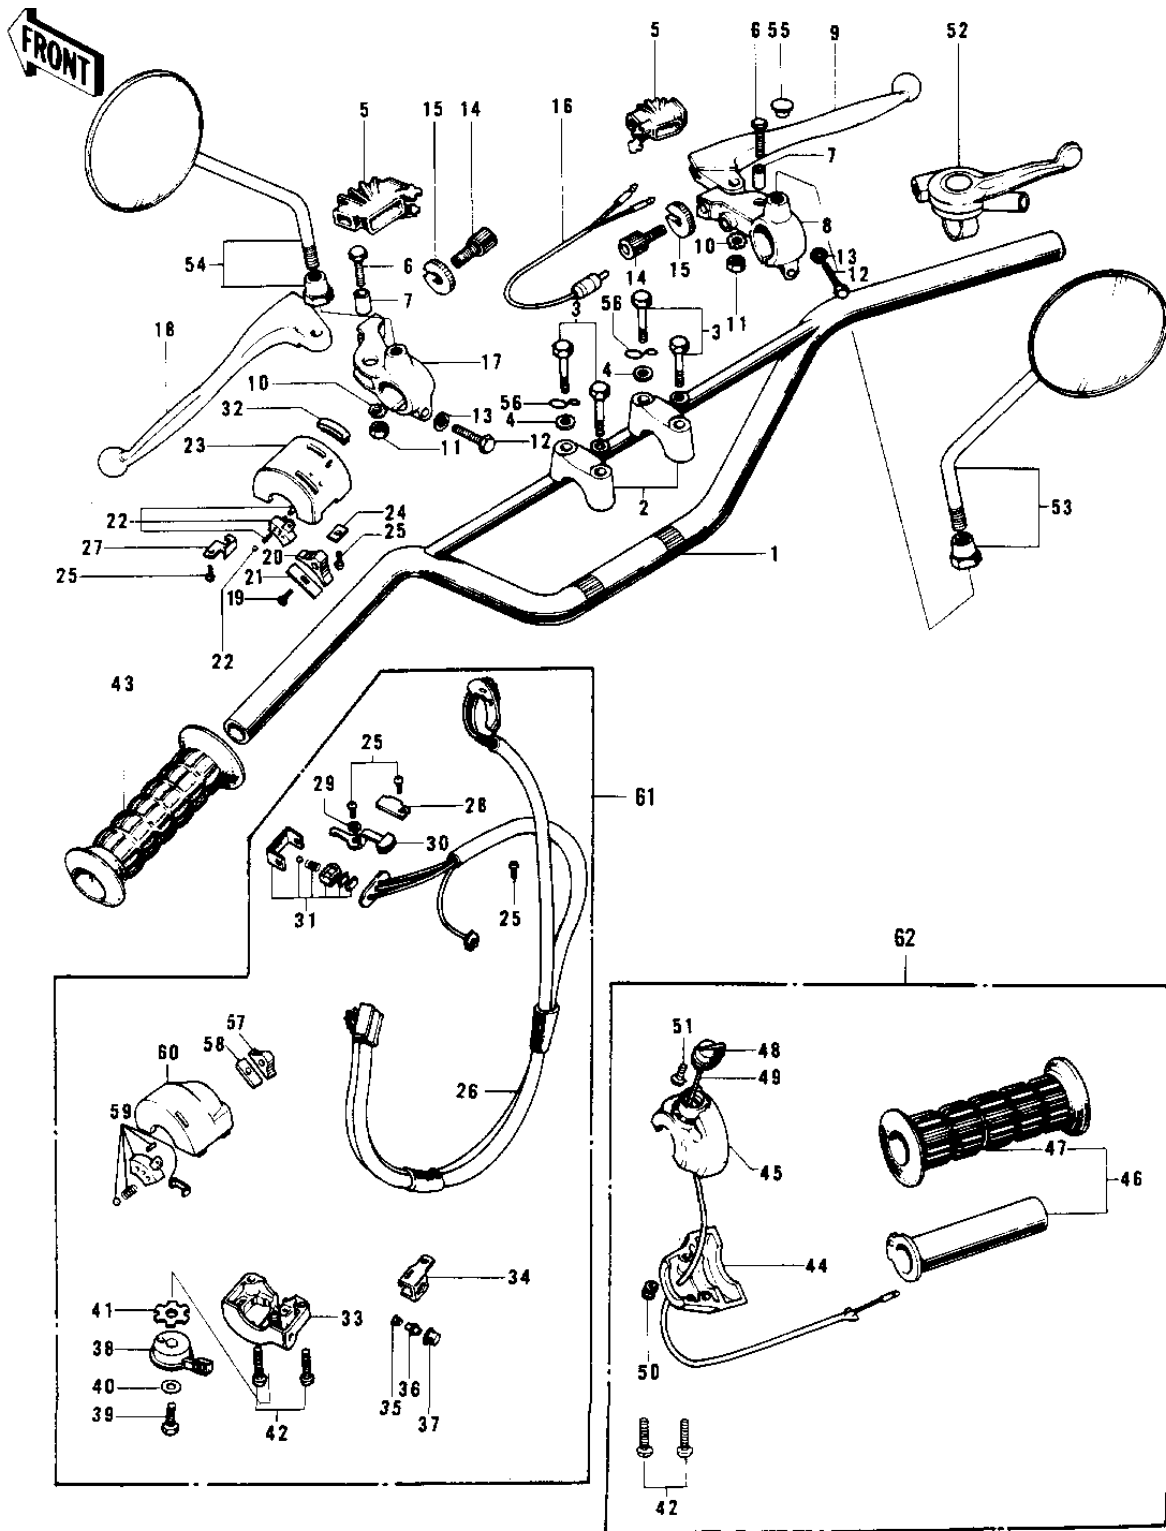

1970 PARTS DIAGRAM

HANDLEBAR G4TR-C 1/2 ('70-'73)

1970 PARTS LIST

HANDLEBAR G4TR-C 1/2 ('70-'73)

ITEM NAME	PART NUMBER	QUANTITY
HANDLEBAR (Ref # 1)	46004-004	1
HOLDER-HANDLEBAR (Ref # 2)	46012-008	1
BOLT 8X38 (Ref # 3)	92001-1405	1
WASHER SPRING 8MM (Ref # 4)	461F0800	1
DUST COVER (Ref # 5)	46071-002	1
BOLT HEX HEAD 5X20 (Ref # 6)	92007-020	1
COLLAR LEVER (Ref # 7)	46059-011	1
HOLDER-FR BRK LEV,BLK (Ref # 8)	46060-009-21	1
LEVER FRONT BRAKE (Ref # 9)	46058-004	1
WASHER LOCK 5MM (Ref # 10)	464H0500	1
NUT 5MM (Ref # 11)	312B0500	1
BOLT HEX HEAD 6X25 (Ref # 12)	110N0625	1
WASHER PLAIN 6MM (Ref # 13)	410B0600	2
SCREW,CABLE ADJUST (Ref # 14)	46055-009	1
NUT-LOCK (Ref # 15)	46056-005	1
SWITCH-FR. BRAKE LAMP (Ref # 16)	27021-004	1
HOLDER-CLUTCH LEV,BLK (Ref # 17)	46094-011-21	1
LEVER-CLUTCH (Ref # 18)	46092-015	1
SCREW CNTSNK HD 3X8 (Ref # 19)	221B0308A	1
KNOB-LH SWITCH (Ref # 20)	46044-009	1
SPRING-L.H SW KNOB,B (Ref # 21)	46031-006	1
SWITCH-L.H. (Ref # 22)	46089-008	1
CASE-L.H. UPPER (Ref # 23)	46086-015	1
HOLDER-L.H SW UPPER,B (Ref # 24)	46085-019	1
SCREW PAN HEAD 3X5 (Ref # 25)	220B0305A	2
WIRING HARNESS-LH SW (Ref # 26)	46082-020	1
HOLDER-LH SW UPPER,A (Ref # 27)	46085-020	1
HOLDER-L.H SW LOWER,A (Ref # 28)	46085-016	1
WASHER (Ref # 29)	92095-010	1