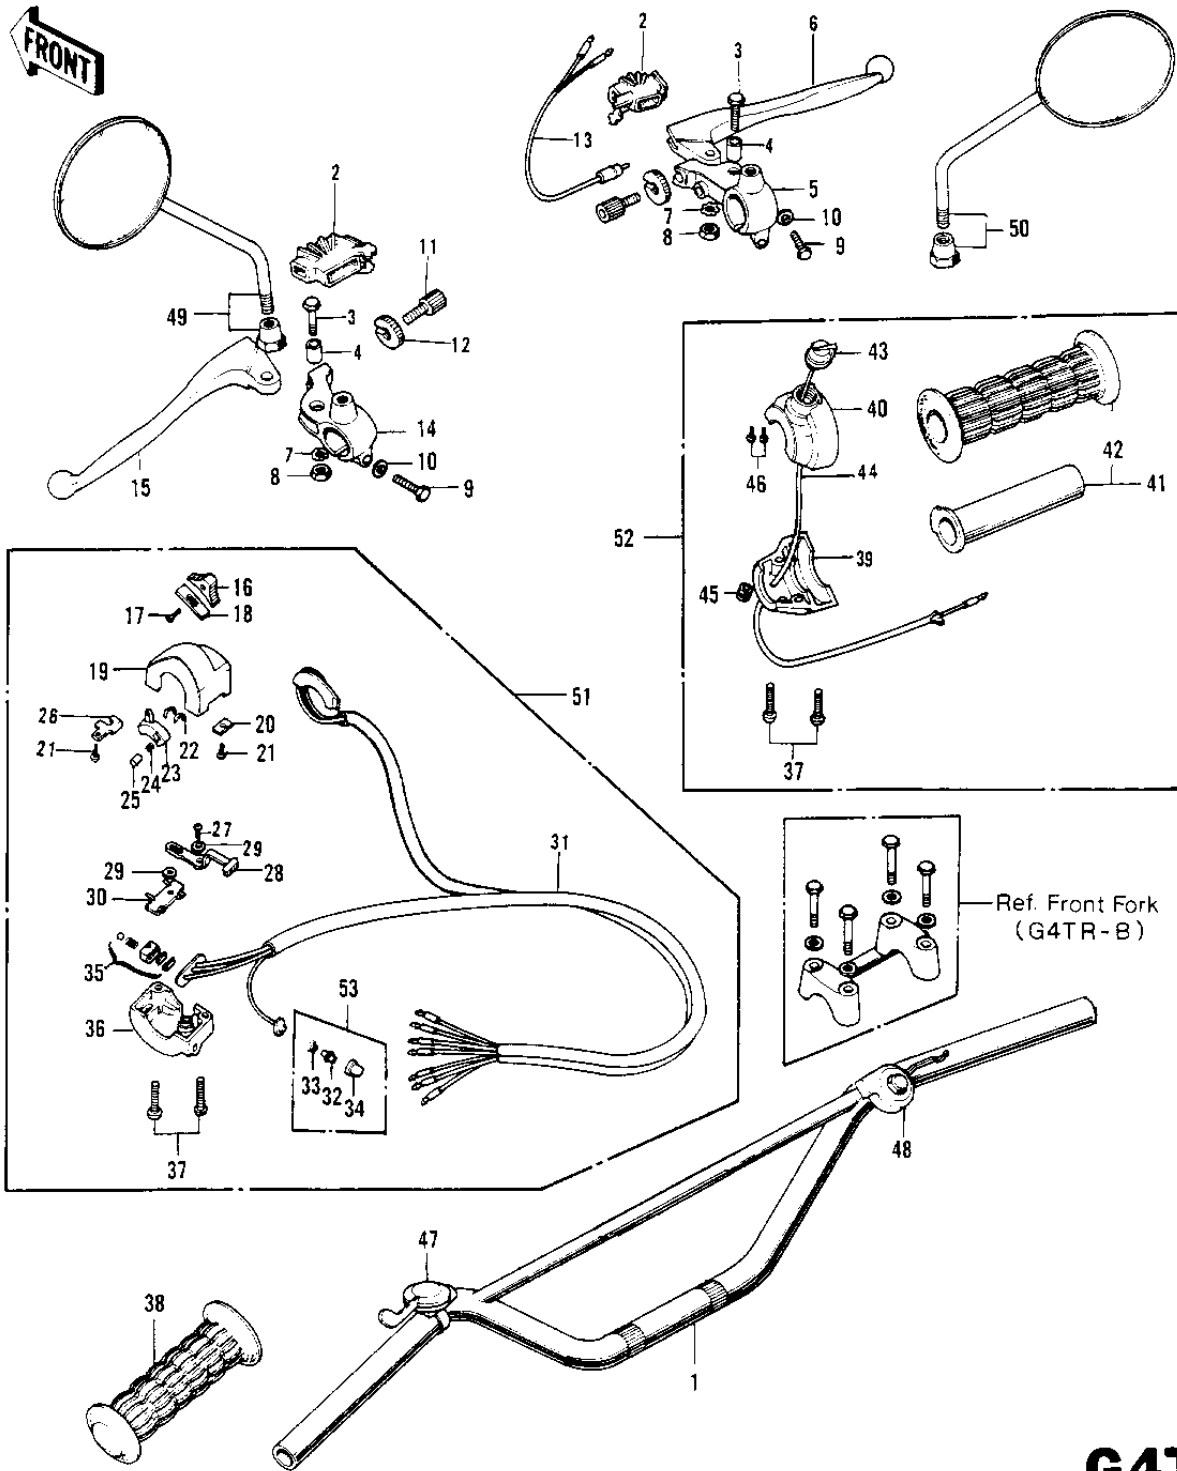

## 1970 PARTS LIST

HANDLEBAR G4TR-B 1/2 ('70-'73)

ITEM NAME	PART NUMBER	QUANTITY
HANDLEBAR (Ref # 1)	46004-004	1
DUST COVER (Ref # 2)	46071-002	1
BOLT HEX HEAD 5X20 (Ref # 3)	92007-020	1
COLLAR LEVER (Ref # 4)	46059-011	1
HOLDER-FR BRK LEV,BLK (Ref # 5)	46060-009-21	1
LEVER FRONT BRAKE (Ref # 6)	46058-004	1
WASHER LOCK 5MM (Ref # 7)	464H0500	1
NUT 5MM (Ref # 8)	312B0500	1
BOLT HEX HEAD 6X25 (Ref # 9)	110N0625	1
WASHER PLAIN 6MM (Ref # 10)	410B0600	1
SCREW,CABLE ADJUST (Ref # 11)	46055-009	1
NUT-LOCK (Ref # 12)	46056-005	1
SWITCH-FR. BRAKE LAMP (Ref # 13)	27021-004	1
HOLDER-CLUTCH LEV,BLK (Ref # 14)	46094-011-21	2
LEVER-CLUTCH (Ref # 15)	46092-015	1
KNOB-L.H SWITCH (Ref # 16)	46044-011	1
SCREW CNTSNK HD 3X8 (Ref # 17)	221B0308A	1
SPRING L.H SW KNOB (Ref # 18)	46031-003	1
CASE L.H SWITCH UPPER (Ref # 19)	46086-013	1
HOLDER L.H SW UPPER A (Ref # 20)	46085-013	1
SCREW PAN HEAD 3X5 (Ref # 21)	220B0305A	2
PLATE L.H SW CONTACT (Ref # 22)	46080-002	1
SWITCH L.H (Ref # 23)	46089-003	1
SPRING L.H SWITCH (Ref # 24)	46031-004	1
CONTACT L.H SWITCH (Ref # 25)	46079-002	1
HOLDER L.H SW LOWER B (Ref # 26)	46085-014	1
SCREW PAN HEAD 3X8 (Ref # 27)	220B0308	1
KNOB-SWITCH (Ref # 28)	46044-006	1
WASHER (Ref # 29)	92095-010	1