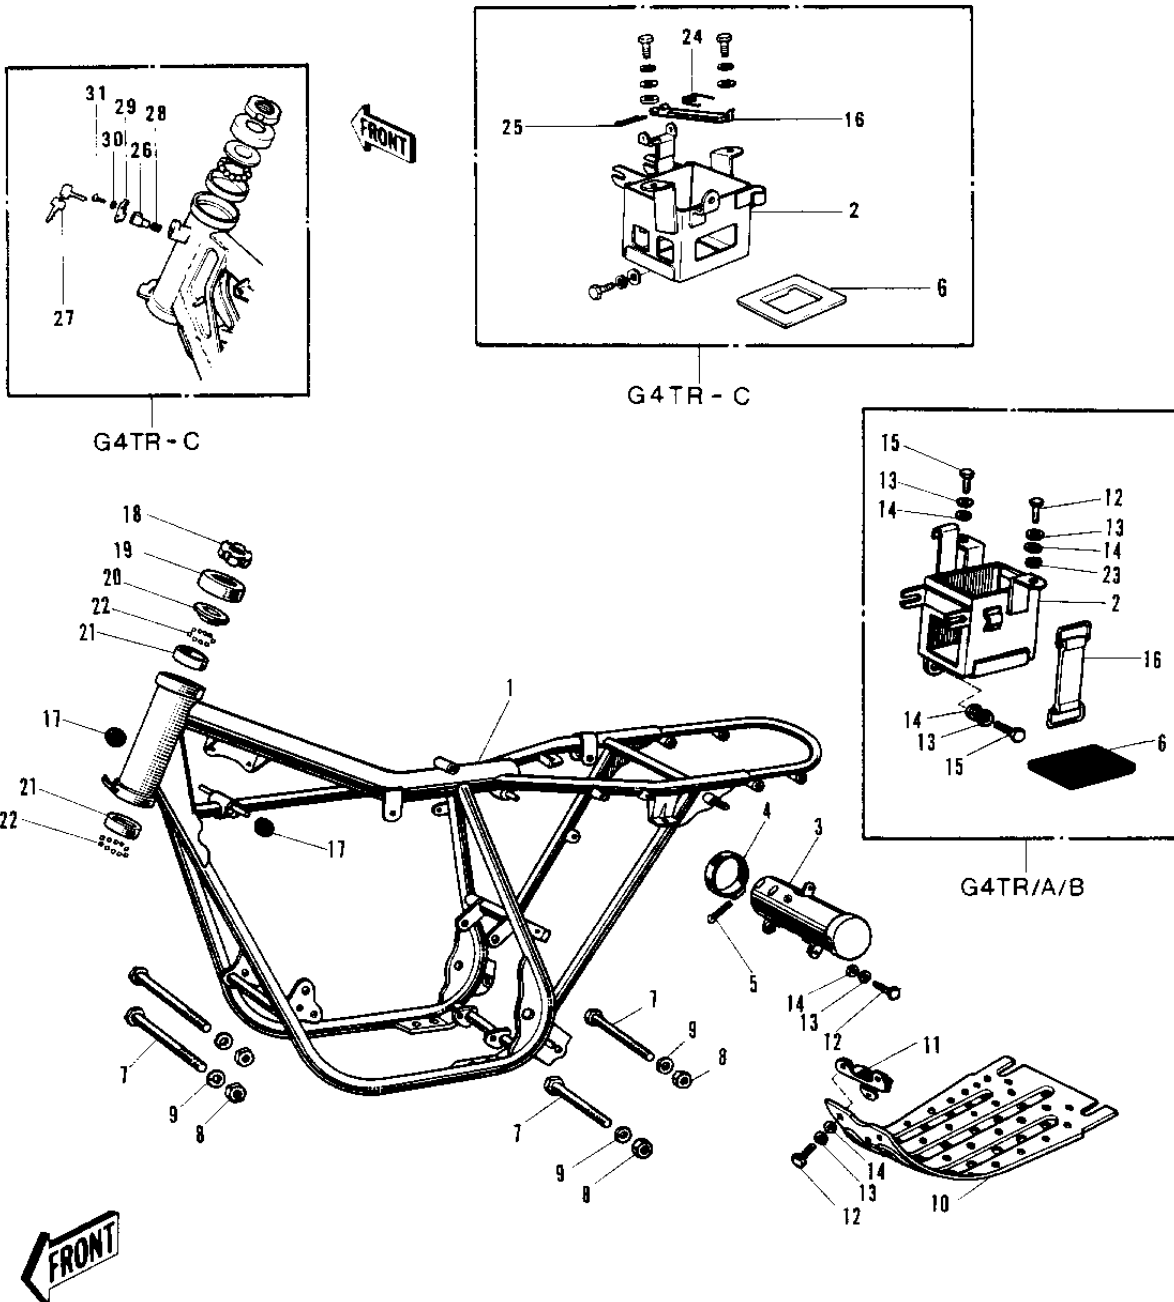

1970 PARTS DIAGRAM

FRAME/FRAME FITTINGS ('70-'73)

1970 PARTS LIST

FRAME/FRAME FITTINGS ('70-'73)

ITEM NAME	PART NUMBER	QUANTITY
FRAME (Ref # 1)	32002-041	1
FRAME (Ref # 1)	32002-058	1
FRAME (Ref # 1)	32002-064	1
CASE BATTERY (Ref # 2)	32097-015	1
CASE-BATTERY (Ref # 2)	32097-024	1
BOX TOOL (Ref # 3)	32098-011	1
CAP-TOOL CASE (Ref # 4)	32099-005	1
PIN COTTER 2.0X30 (Ref # 5)	550D2030	1
MAT BATTERY (Ref # 6)	32103-013	1
MAT-BATTERY (Ref # 6)	32103-024	1
BOLT,FLANGED,10X115 (Ref # 7)	92001-1603	2
NUT,10MM (Ref # 8)	314B1000	1
WASHER SPRING 10MM (Ref # 9)	461F1000	1
GUARD ENGINE (Ref # 10)	55011-010	1
BRACKET ENG GUARD (Ref # 11)	55012-002	1
BOLT-UPSET,6X12 (Ref # 12)	112G0612	1
WASHER PLAIN 6MM (Ref # 13)	411B0600	1
WASHER SPRING 6MM (Ref # 14)	461F0600	1
BOLT-UPSET,6X16 (Ref # 15)	112G0616	1
BAND TOOL (Ref # 16)	92072-012	1
BAND-BATTERY (Ref # 16)	92072-037	1
DAMPER RUBB FUEL TANK (Ref # 17)	92075-050	1
NUT STEERING STEM LCK (Ref # 18)	92090-006	1
CAP STEERING STEM (Ref # 19)	46098-004	1
CONE UPPER BEARING (Ref # 20)	92047-005	1
RACE BEARING (Ref # 21)	92048-004	1
BALL STEEL 3/16' (Ref # 22)	600A0600	1
WASHER LOCK 6MM (Ref # 23)	463H0600	1
SPRING-RETURN (Ref # 24)	92083-017	1

1970 PARTS LIST

FRAME/FRAME FITTINGS ('70-'73)

ITEM NAME	PART NUMBER	QUANTITY
PIN-COTTER,2.5X35 (Ref # 25)	550D2535	1
LOCK ASSY-STEERING (Ref # 26)	27016-029	1
SPRING-STEERING LOCK (Ref # 28)	27032-001	1
CAP,STEERING LOCK (Ref # 29)	11012-1134	1
WASHER (Ref # 30)	92097-003	1
SCREW-TAPPING (Ref # 31)	92008-007	1