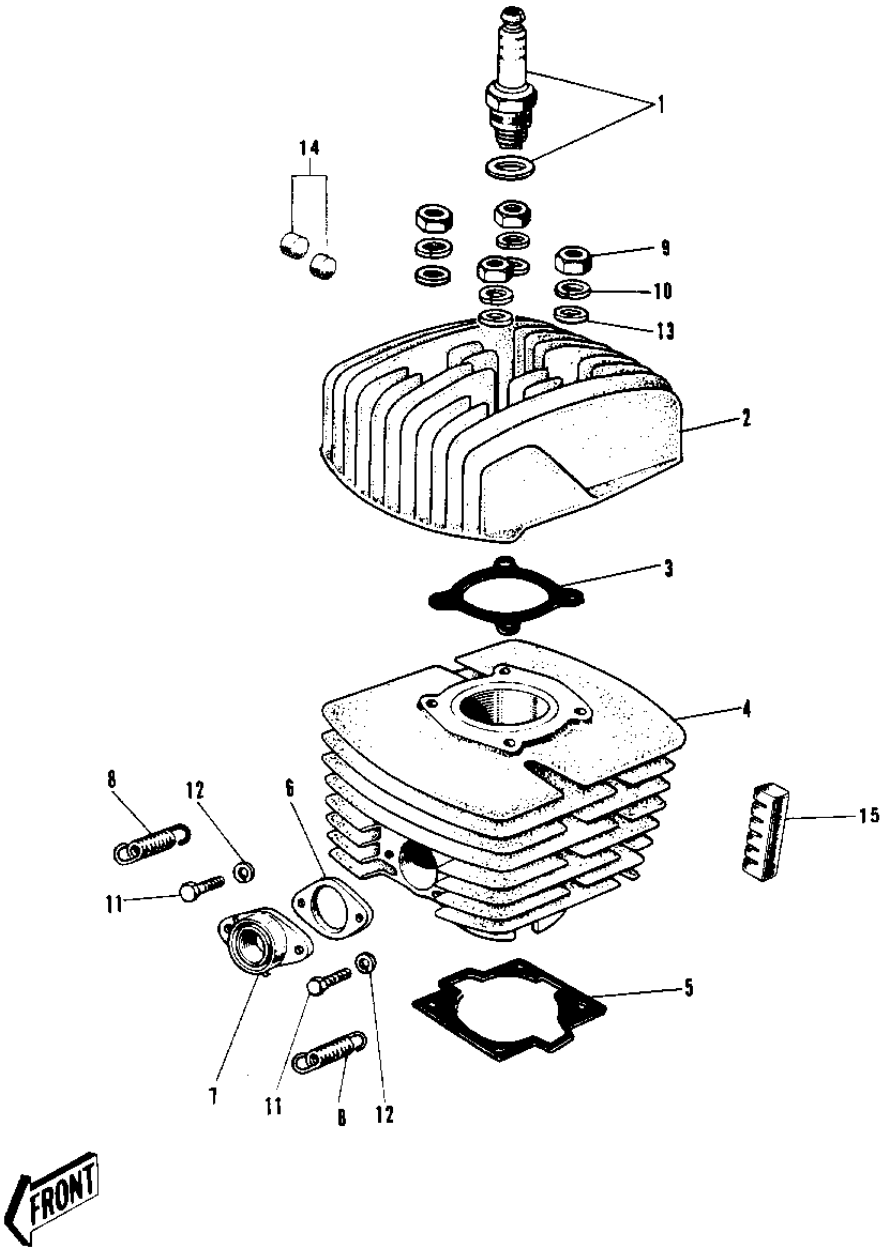

## 1970 PARTS DIAGRAM

CYLINDER HEAD/CYLINDER ('70-'73)

## 1970 PARTS LIST

CYLINDER HEAD/CYLINDER ('70-'73)

ITEM NAME	PART NUMBER	QUANTITY
UNAVAILABLE IN PRICE BOOK (Ref # 1)	92070-001A	1
CYLINDER HEAD,F.BLACK (Ref # 2)	11001-038-21	2
GASKET CYLINDER HEAD (Ref # 3)	11004-033	1
CYLINDER,FLAT BLACK (Ref # 4)	11005-061-21	2
GASKET CYLINDER BASE (Ref # 5)	11009-009	1
GASKET EXH PIPE CLAMP (Ref # 6)	18067-005	1
HOLDER EXHAUST PIPE (Ref # 7)	18069-028	1
SPRING CONNECTOR (Ref # 8)	18071-001	1
NUT,8MM (Ref # 9)	311B0800	1
WASHER SPRING 8MM (Ref # 10)	461F0800	1
BOLT-UPSET,6X20 (Ref # 11)	112G0620	1
WASHER SPRING 6MM (Ref # 12)	461F0600	1
WASHER PLAIN 8MM (Ref # 13)	410B0800	1
DAMPER RUBBER-CYL-HD (Ref # 14)	92075-109	1
DAMPER RUBBER-CYL (Ref # 15)	92075-110	1