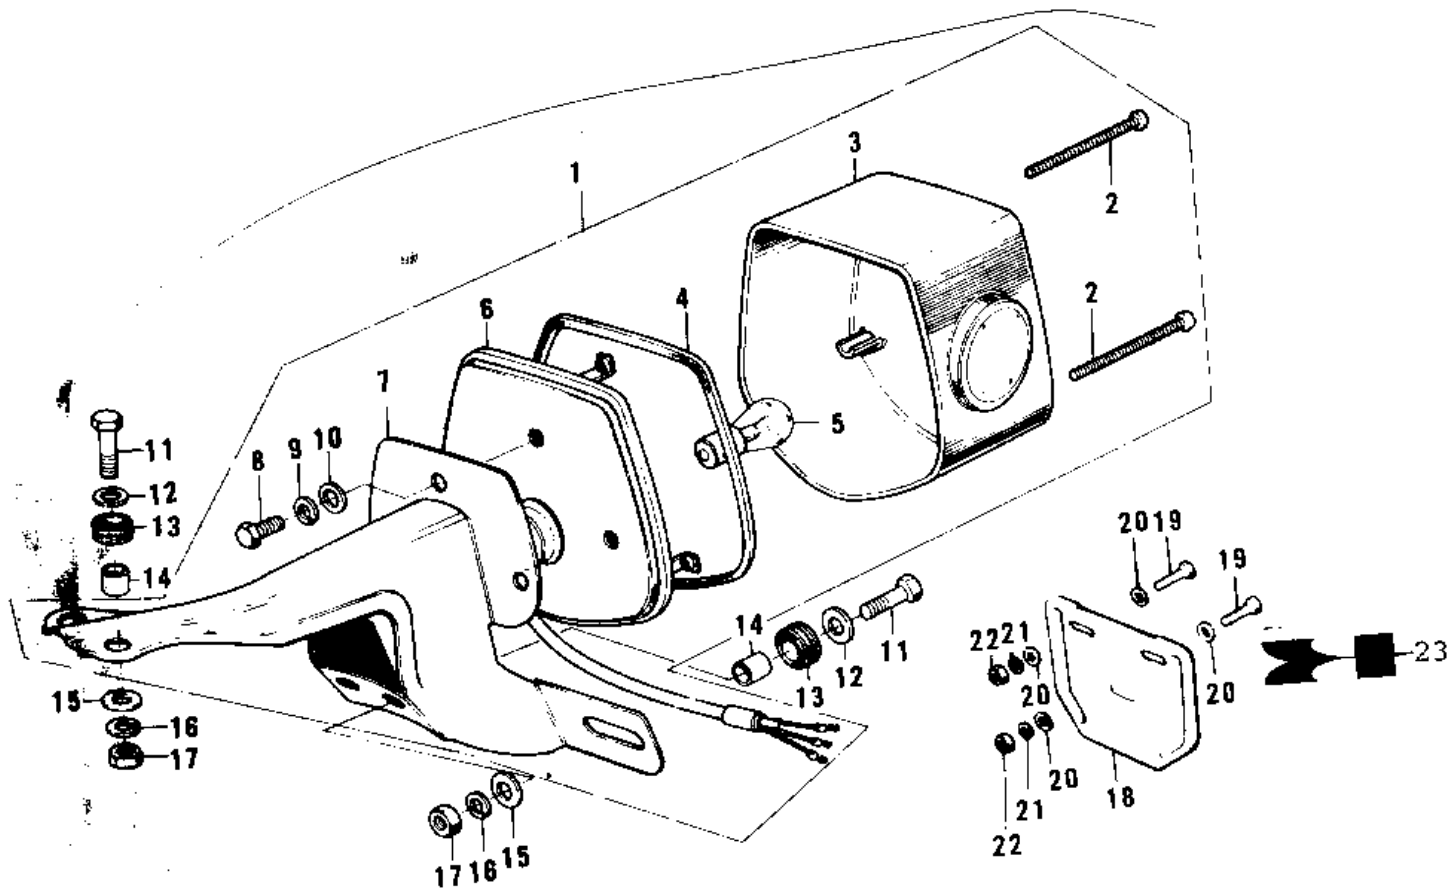

1969 PARTS DIAGRAM

TAILLIGHT ('74-'75)

1969 PARTS LIST

TAILLIGHT ('74-'75)

ITEM NAME	PART NUMBER	QUANTITY
LAMP ASSY, TAIL, BLACK (Ref # 1)	23024-049-10	1
SCREW (Ref # 2)	220R0455	1
LENS, TAIL LAMP (Ref # 3)	23026-028	1
GASKET, TAIL LAMP LENS (Ref # 4)	23028-019	1
BULB, 60-32/3CP (Ref # 5)	92069-074	1
BODY COMP TAIL LAMP (Ref # 6)	23027-1018	1
BKT, LICENSE PLT, BLAC (Ref # 7)	23036-030-10	1
BOLT-UPSET 6X14 (Ref # 8)	112B0614	1
WASHER SPRING 6MM (Ref # 9)	461F0600	3
WASHER PLAIN 6MM (Ref # 10)	411B0600	3
BOLT 6X22 (Ref # 11)	112B0622	1
WASHER 6.5X20X1.6T (Ref # 12)	92022-125	1
DAMPER RUBBER (Ref # 13)	92075-076	1
COLLAR, 6.8X10X8.5 (Ref # 14)	92027-129	1
NUT 6MM (Ref # 17)	311B0600	2
BRACKET, LICENSE PLATE (Ref # 18)	11034-1117	1
BOLT-UPSET, 6X20 (Ref # 19)	112G0620	2
EMBLEM, LICNSE PLT BKT (Ref # 23)	56018-176	1