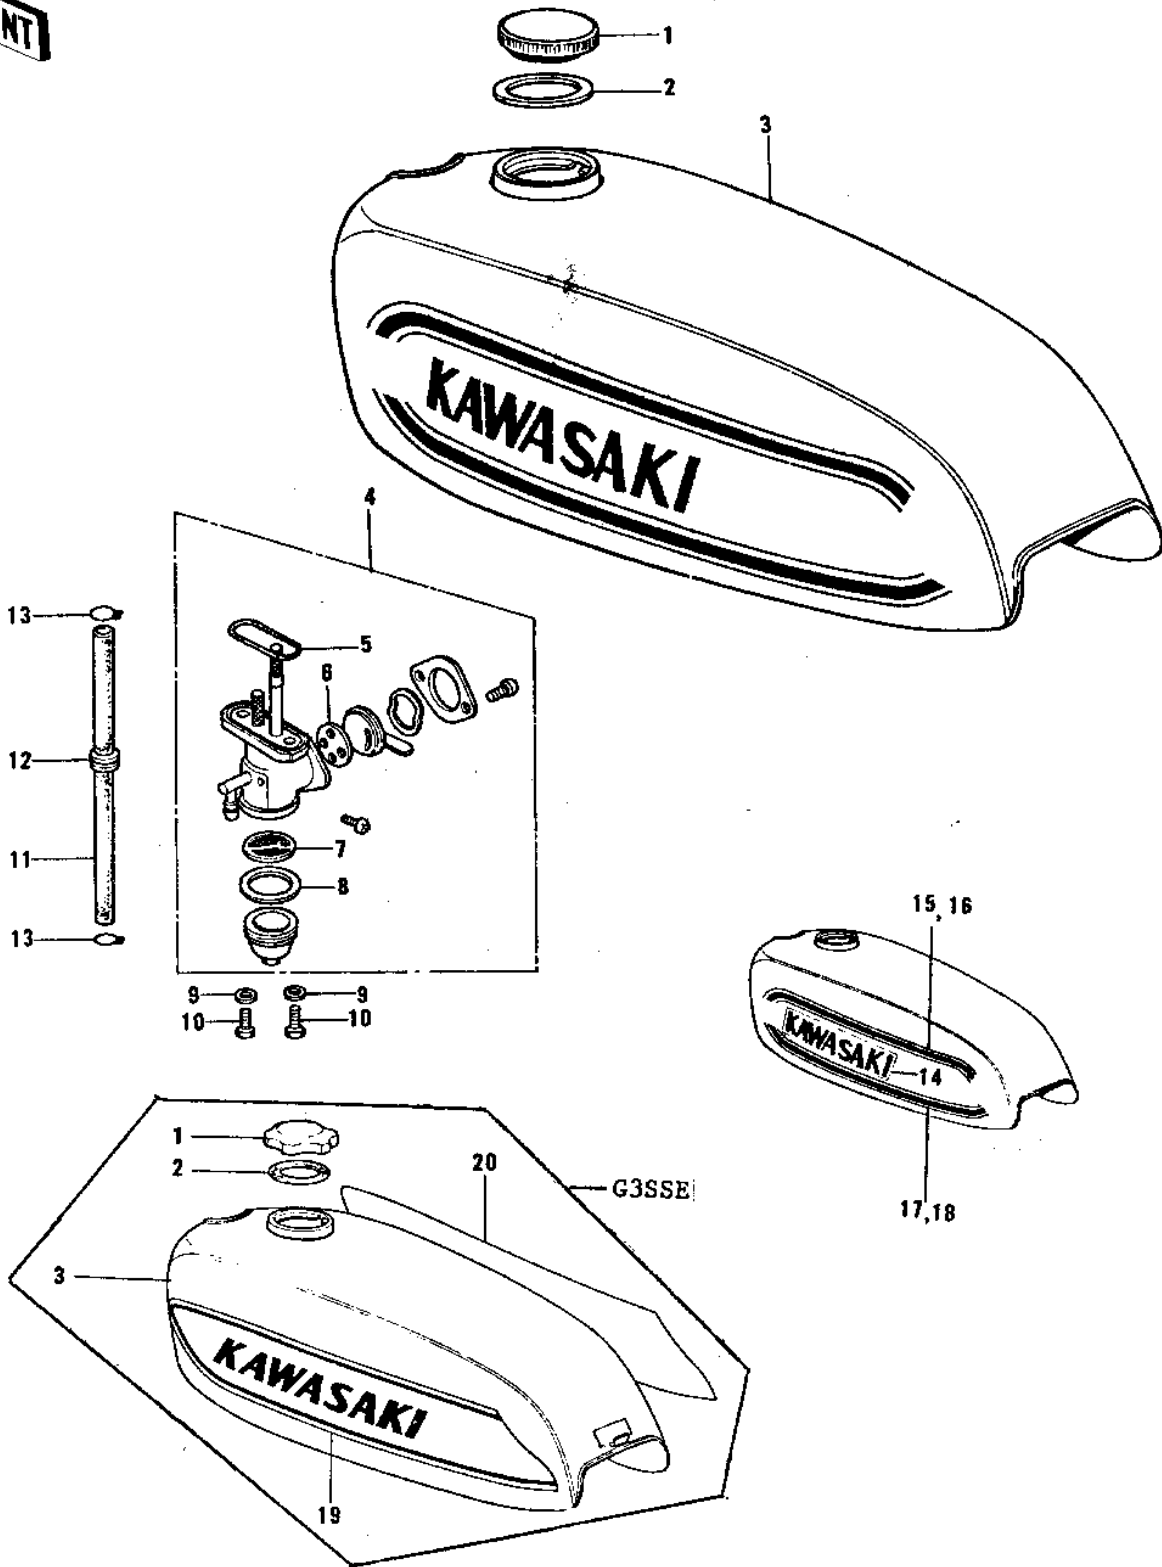

1970 PARTS DIAGRAM

FUEL TANK ('74-'75)

1970 PARTS LIST

FUEL TANK ('74-'75)

ITEM NAME	PART NUMBER	QUANTITY
CAP,FUEL TANK LOCKING (Ref # 1)	51048-006	1
CAP,FUEL TANK (Ref # 1)	51048-1013	1
GASKET FUEL TANK CAP (Ref # 2)	51059-003	1
GASKET,FUEL TANK CAP (Ref # 2)	51059-011	1
TANK,FUEL,C.LIME (Ref # 3)	51001-094-1Q	1
TANK-FUEL,H.RED (Ref # 3)	51001-094-2K	1
TAP ASSY,FUEL (Ref # 4)	51023-1020	1
TAP ASSY,FUEL (Ref # 4)	51023-1001	1
"O" RING (Ref # 5)	51039-003	1
GASKET-FUEL COCK LEV (Ref # 6)	92065-094	1
STRAINER,FUEL (Ref # 7)	51038-008	1
GASKET FUEL COCK CUP (Ref # 8)	51037-011	1
WASHER-PLAIN (Ref # 9)	92022-183	1
BOLT-HEX HEAD,6X16 (Ref # 10)	92001-114	1
PIPE-OIL (Ref # 11)	92059-072	1
PIPE,FUEL, (Ref # 11)	92059-100	1
GROMMET PIPE (Ref # 12)	92071-038	1
CLAMP FUEL PIPE (Ref # 13)	92037-010	1
DECAL,FUEL TANK (Ref # 14)	56014-048	2
DECAL,FL TK STRPE,L.H (Ref # 15)	56027-175	2
DECAL,FL TK STRPE,R.H (Ref # 16)	56027-176	2
DECAL-FL TK STRPE,L.H (Ref # 17)	56027-187	2
DECAL-FL TK STRPE,R.H (Ref # 18)	56027-188	2
UNAVAILABLE IN PRICE BOOK (Ref # 19)	56027-298-SP	1
UNAVAILABLE IN PRICE BOOK (Ref # 20)	56027-299-SP	1