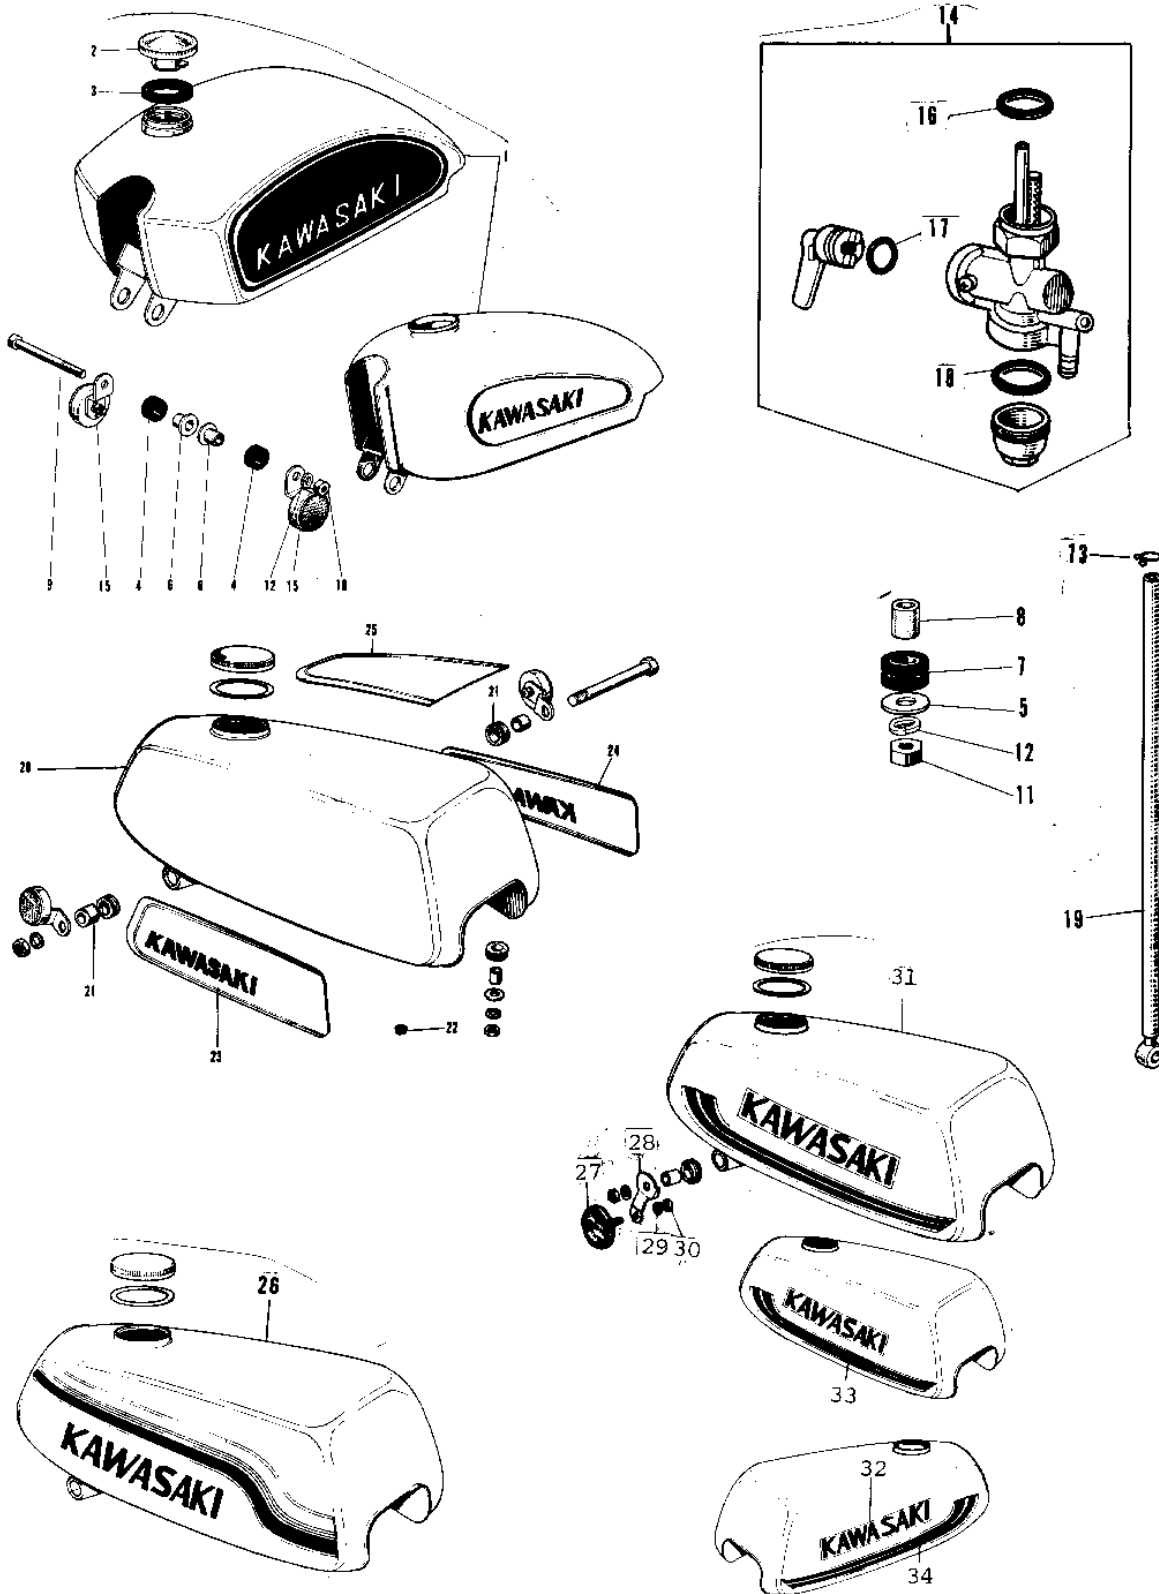

1969 PARTS DIAGRAM

FUEL TANK ('69-'73)

Ref. #

- 1
- 2
- 3
- 4
- 5
- 6
- 7
- 8
- 9
- 10
- 11
- 12
- 13
- 14
- 15
- 16
- 17
- 18
- 19
- 20
- 21
- 22
- 23
- 24
- 25
- 26
- 27
- 28
- 29
- 30
- 31
- 32
- 33
- 34

1969 PARTS LIST

FUEL TANK ('69-'73)

ITEM NAME	PART NUMBER	QUANTITY
TANK-FUEL,P.ORANGE (Ref # 1)	51001-060-34	1
CAP,FUEL TANK LOCKING (Ref # 2)	51048-006	1
GASKET FUEL TANK CAP (Ref # 3)	51059-003	1
DAMPER RUBB TANK FRNT (Ref # 4)	92075-013	1
WASHER,8X26X2.3 (Ref # 5)	92022-1564	1
COLLAR,FUEL TANK FITT (Ref # 6)	92027-1134	1
DAMPER RUBB TANK REAR (Ref # 7)	92075-030	1
SPACER FUEL TANK REAR (Ref # 8)	92027-034	1
BOLT, HEX HEAD, 8X90 (Ref # 9)	115B0890	1
NUT,8M/M (Ref # 10)	311N0800	1
NUT,8MM (Ref # 11)	311B0800	1
WASHER SPRING 8MM (Ref # 12)	461F0800	1
CLAMP FUEL PIPE (Ref # 13)	92037-010	1
TAP-ASSY,FUEL (Ref # 14)	51023-1123	1
REFLECTOR REFLEX (Ref # 15)	28001-004	1
GASKET FUEL COCK CUP (Ref # 16)	51037-008	1
'O' RING FUEL COCK (Ref # 17)	92065-062	1
GASKET,FUEL TAP JOINT (Ref # 18)	11009-1567	1
PIPE-FUEL (Ref # 19)	51044-031	1
PIPE-FUEL (Ref # 19)	51044-046	1
TANK-FUEL,ORANGE (Ref # 20)	51001-067-55	1
SPACER FUEL TANK MONT (Ref # 21)	92027-012	1
GROMMET PIPE (Ref # 22)	92071-038	1
EMBLEM-L.H,PURPLE (Ref # 23)	56013-028-61	1
EMBLEM-R.H,PURPLE (Ref # 24)	56014-022-61	1
EMBLEM-TOP,PURPLE (Ref # 25)	56027-031-61	1