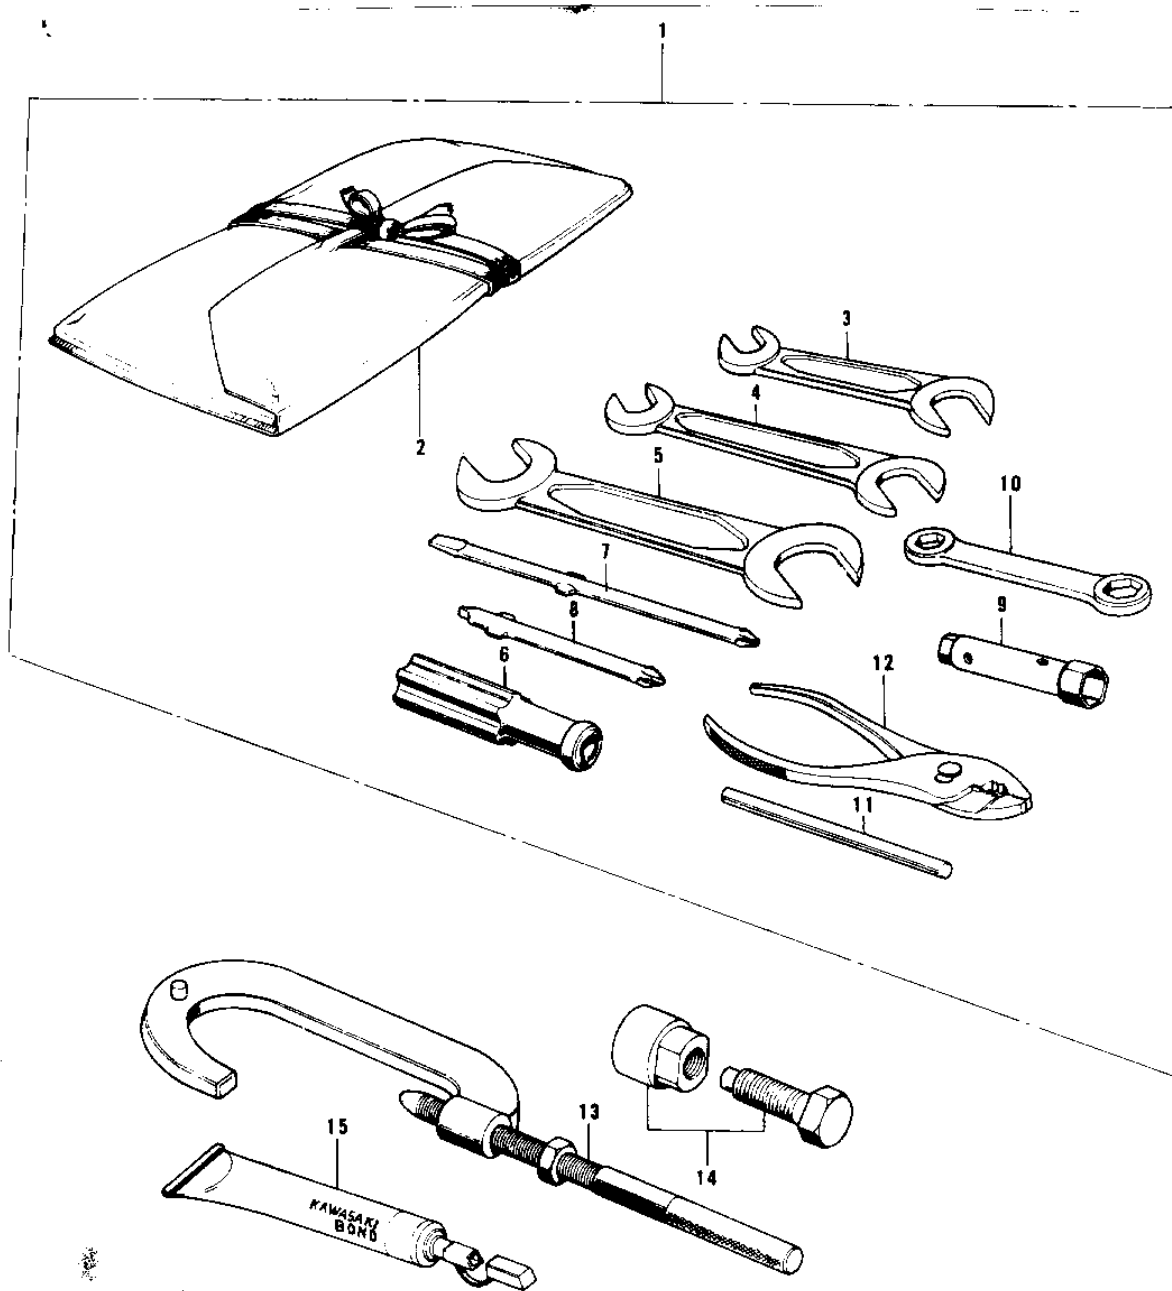

## 1975 KD80 PARTS DIAGRAM

OWNER TOOLS

## 1975 KD80 PARTS LIST

### OWNER TOOLS

ITEM NAME	PART NUMBER	QUANTITY
UNAVAILABLE IN PRICE BOOK (Ref # 1)	56007-031	1
*** N.L.A. *** (Canada) (Ref # 1)	56007-035	1
BAG,TOOL (Ref # 2)	56008-008	2
WRENCH,OPEN,8X10 (Ref # 3)	92126-001	1
WRENCH,OPEN END,12X13 (Ref # 4)	92126-002	1
TOOL-WRENCH,OPEN END, (Ref # 5)	92110-1153	1
92106-1001 (Canada) (Ref # 6)	92106-002	1
TOOL-DRIVER (Ref # 7)	92107-1052	1
SCREW DRIVER #3 PHLIP (Ref # 8)	92107-005	1
WRENCH,BOX,17X21 (Ref # 9)	92110-012	1
92110-1022 (Canada) (Ref # 10)	92108-009	1
92111-005 (Canada) (Ref # 11)	92111-007	1
92112-003 (Canada) (Ref # 12)	92112-005	1
57001-1243 (Canada) (Ref # 13)	56019-040	1
57001-252 (Canada) (Ref # 14)	56019-033	1
LIQUID GASKET (Ref # 15)	92104-002	1