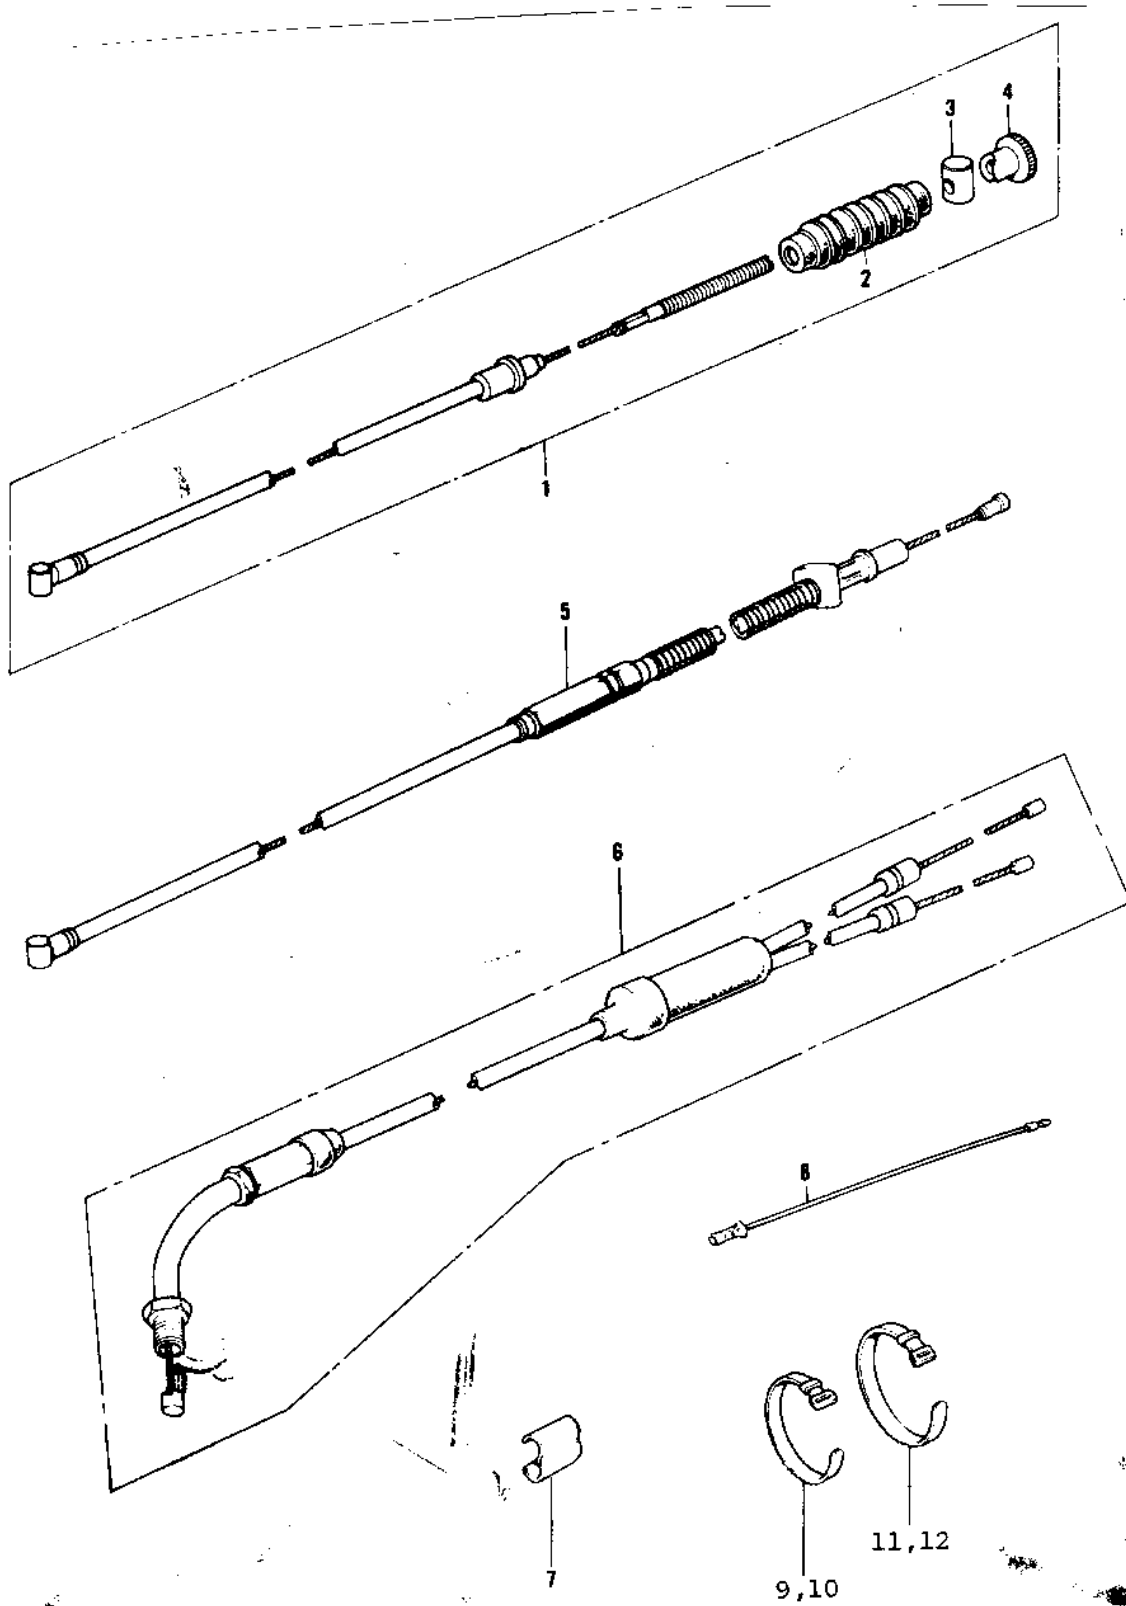

1975 KD80 PARTS DIAGRAM

CABLES

1975 KD80 PARTS LIST

CABLES

ITEM NAME	PART NUMBER	QUANTITY
CABLE,FRONT BRAKE (Ref # 1)	54005-074	1
DUST COVER-BRKE CABLE (Ref # 2)	54009-008	1
JOINT-BRAKE ROD (Ref # 3)	92043-082	1
NUT-BRAKE ROD ADJUST (Ref # 4)	92015-052	1
CABLE, CLUTCH (Ref # 5)	54011-073	1
CABLE,CONTROL (Ref # 6)	54012-109	1
CLAMP-CABLE (Ref # 7)	92037-069	1
WIRING HARNESS,EXTNSN (Ref # 8)	26011-006	1
BAND,SHORT (Ref # 9)	92072-030	1
BAND,WIRING HARNESS (Ref # 10)	92072-056	1
BAND,MIDDLE (Ref # 11)	92072-031	1
BAND,LONG (Ref # 12)	92072-032	1