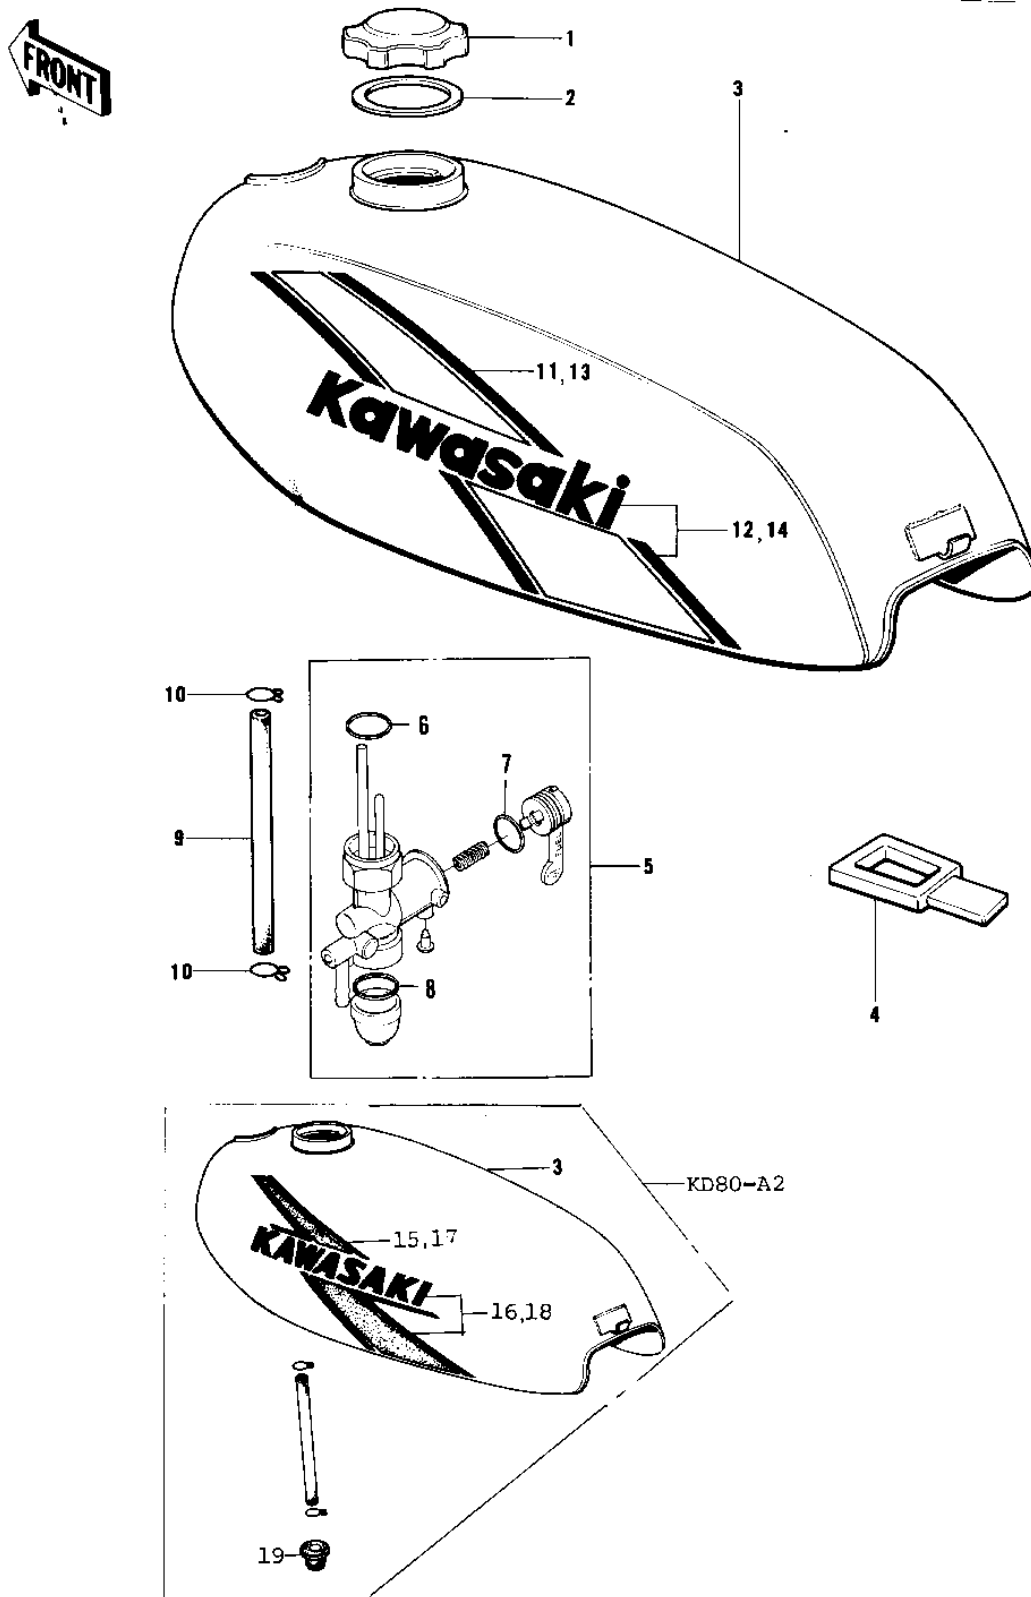

1975 KD80 PARTS DIAGRAM

FUEL TANK

1975 KD80 PARTS LIST

FUEL TANK

ITEM NAME	PART NUMBER	QUANTITY
CAP,FUEL TANK (Ref # 1)	51048-1013	1
GASKET,FUEL TANK CAP (Ref # 2)	51059-011	1
TANK-FUEL,C.LIME (Ref # 3)	51001-088-3F	1
TANK-FUEL,SILVER (Ref # 3)	51001-088-4E	1
BAND-FUEL TANK (Ref # 4)	92072-036	1
TAP-ASSY,FUEL (Ref # 5)	51023-1123	1
GASKET,FUEL TAP JOINT (Ref # 6)	11009-1567	1
'O' RING FUEL COCK (Ref # 7)	92065-062	1
GASKET FUEL COCK CUP (Ref # 8)	51037-008	1
PIPE-OIL (Ref # 9)	92059-072	1
CLAMP FUEL PIPE (Ref # 10)	92037-010	1
*** N.L.A.*** (Canada) (Ref # 11)	56027-290-SP	1
*** N.L.A.*** (Canada) (Ref # 12)	56027-291-SP	1
*** N.L.A.*** (Canada) (Ref # 13)	56027-292-SP	1
*** N.L.A.*** (Canada) (Ref # 14)	56027-293-SP	1
DECAL,FUEL TANK,L.H (Ref # 15)	56027-346-SP	1
DECAL,FUEL TANK,L.H (Ref # 16)	56027-347-SP	1
DECAL,FUEL TANK,R.H (Ref # 17)	56027-348-SP	1
DECAL,FUEL TANK,R.H (Ref # 18)	56027-349-SP	1
GROMMET PIPE (Ref # 19)	92071-038	1