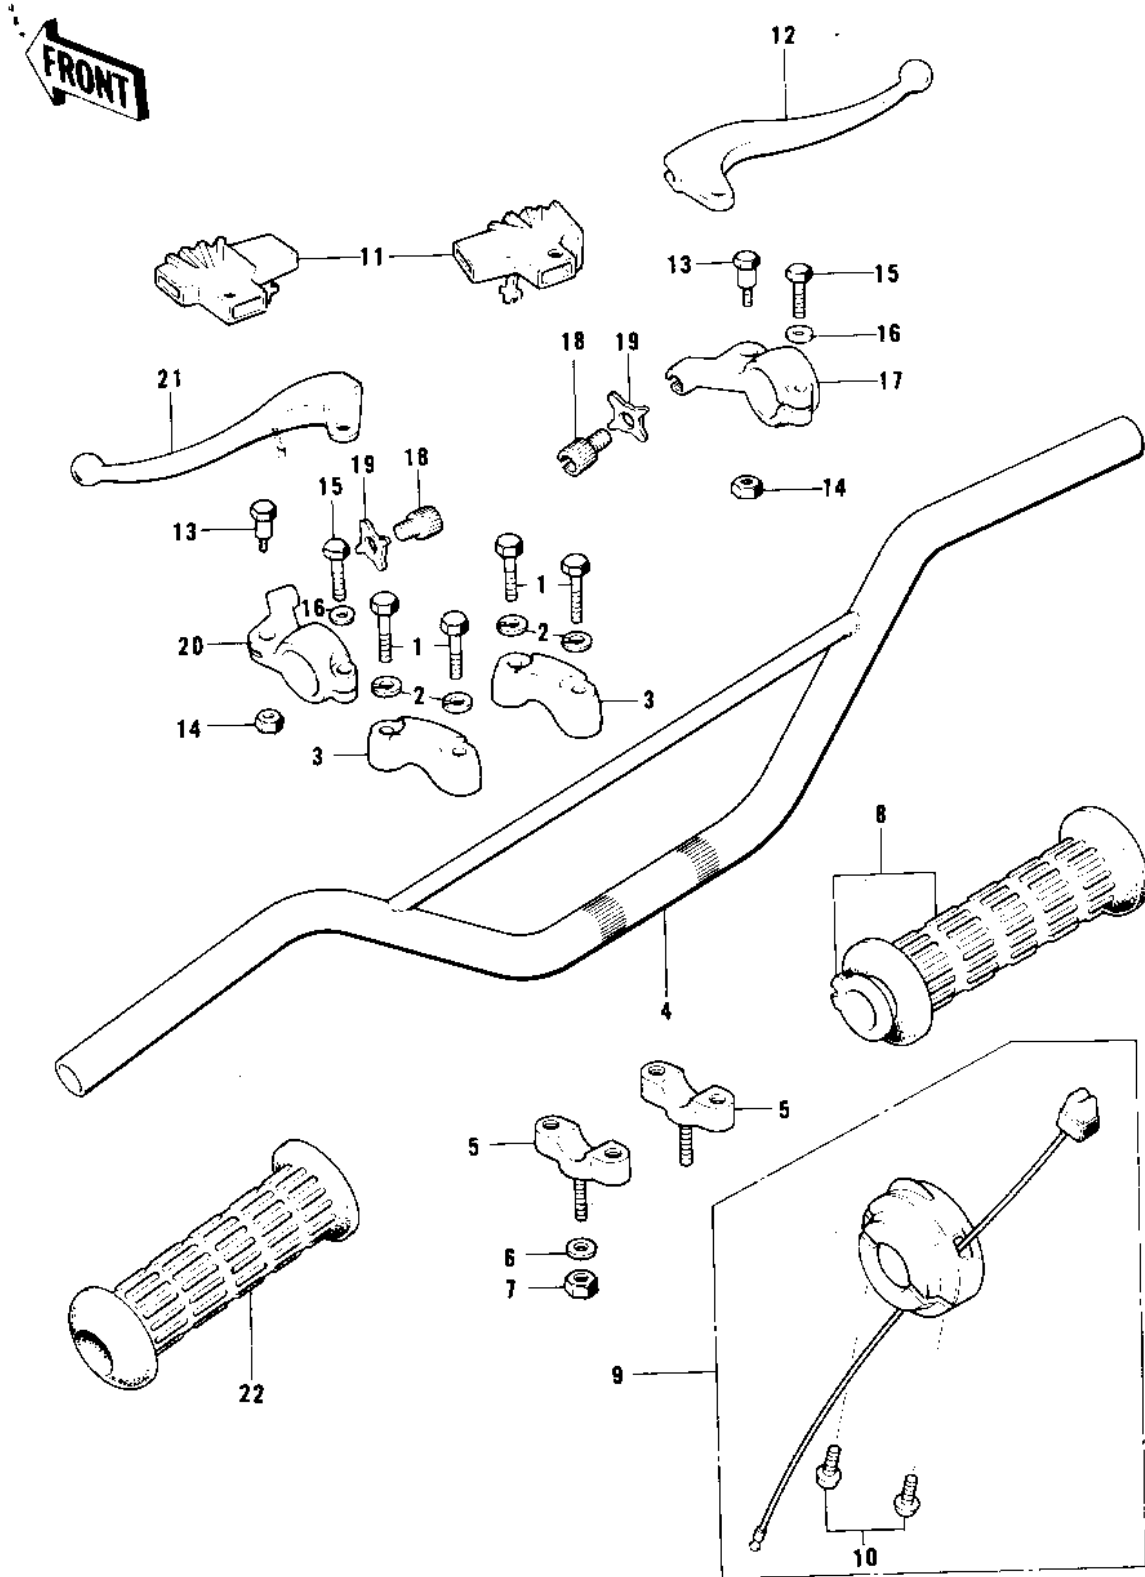

## 1975 KD80 PARTS DIAGRAM

HANDLEBAR

## 1975 KD80 PARTS LIST

### HANDLEBAR

ITEM NAME	PART NUMBER	QUANTITY
BOLT 8X38 (Ref # 1)	92001-1405	1
WASHER SPRING 8MM (Ref # 2)	461F0800	1
HOLDER UPPER HANDLEBAR (Ref # 3)	46012-004	1
HANDLEBAR (Ref # 4)	46004-024	1
HOLDER,HANDLEBAR,BUFF (Ref # 5)	46012-002-80	1
WASHER SPRING 10MM (Ref # 6)	461F1000	1
NUT,10MM (Ref # 7)	314B1000	1
GRIP ASSY-THROTTLE (Ref # 8)	46019-020	1
GRIP ASSY,THROTTLE (Ref # 8)	46019-039	1
CASE ASSY,R.H (Ref # 9)	46018-036	1
CASE ASSY,R.H (Ref # 9)	46018-047	1
SCREW-PAN-CROS,5X25 (Ref # 10)	220B0525	1
BOOTS,LEVER HOLDER (Ref # 11)	49006-1017	1
LEVER FRONT BRAKE (Ref # 12)	46058-004	1
BOLT,HEX HEAD,5X22 (Ref # 13)	92007-046	1
NUT-LOCK,5MM (Ref # 14)	92019-014	1
BOLT, HEX HEAD 6X22 (Ref # 15)	110N0622	1
WASHER PLAIN 6MM (Ref # 16)	411B0600	1
HOLDER-FR BRAKE LEVER (Ref # 17)	46060-006	1
SCREW,CABLE ADJUST (Ref # 18)	46055-009	1
NUT-LOCK (Ref # 19)	46056-005	1
HOLDER,CLUTCH LEVER (Ref # 20)	46094-010	1
LEVER-CLUTCH (Ref # 21)	46092-015	1
RUBBER-L.H GRIP (Ref # 22)	46075-019	1
RUBBER,L.H GRIP (Ref # 22)	46075-029	1