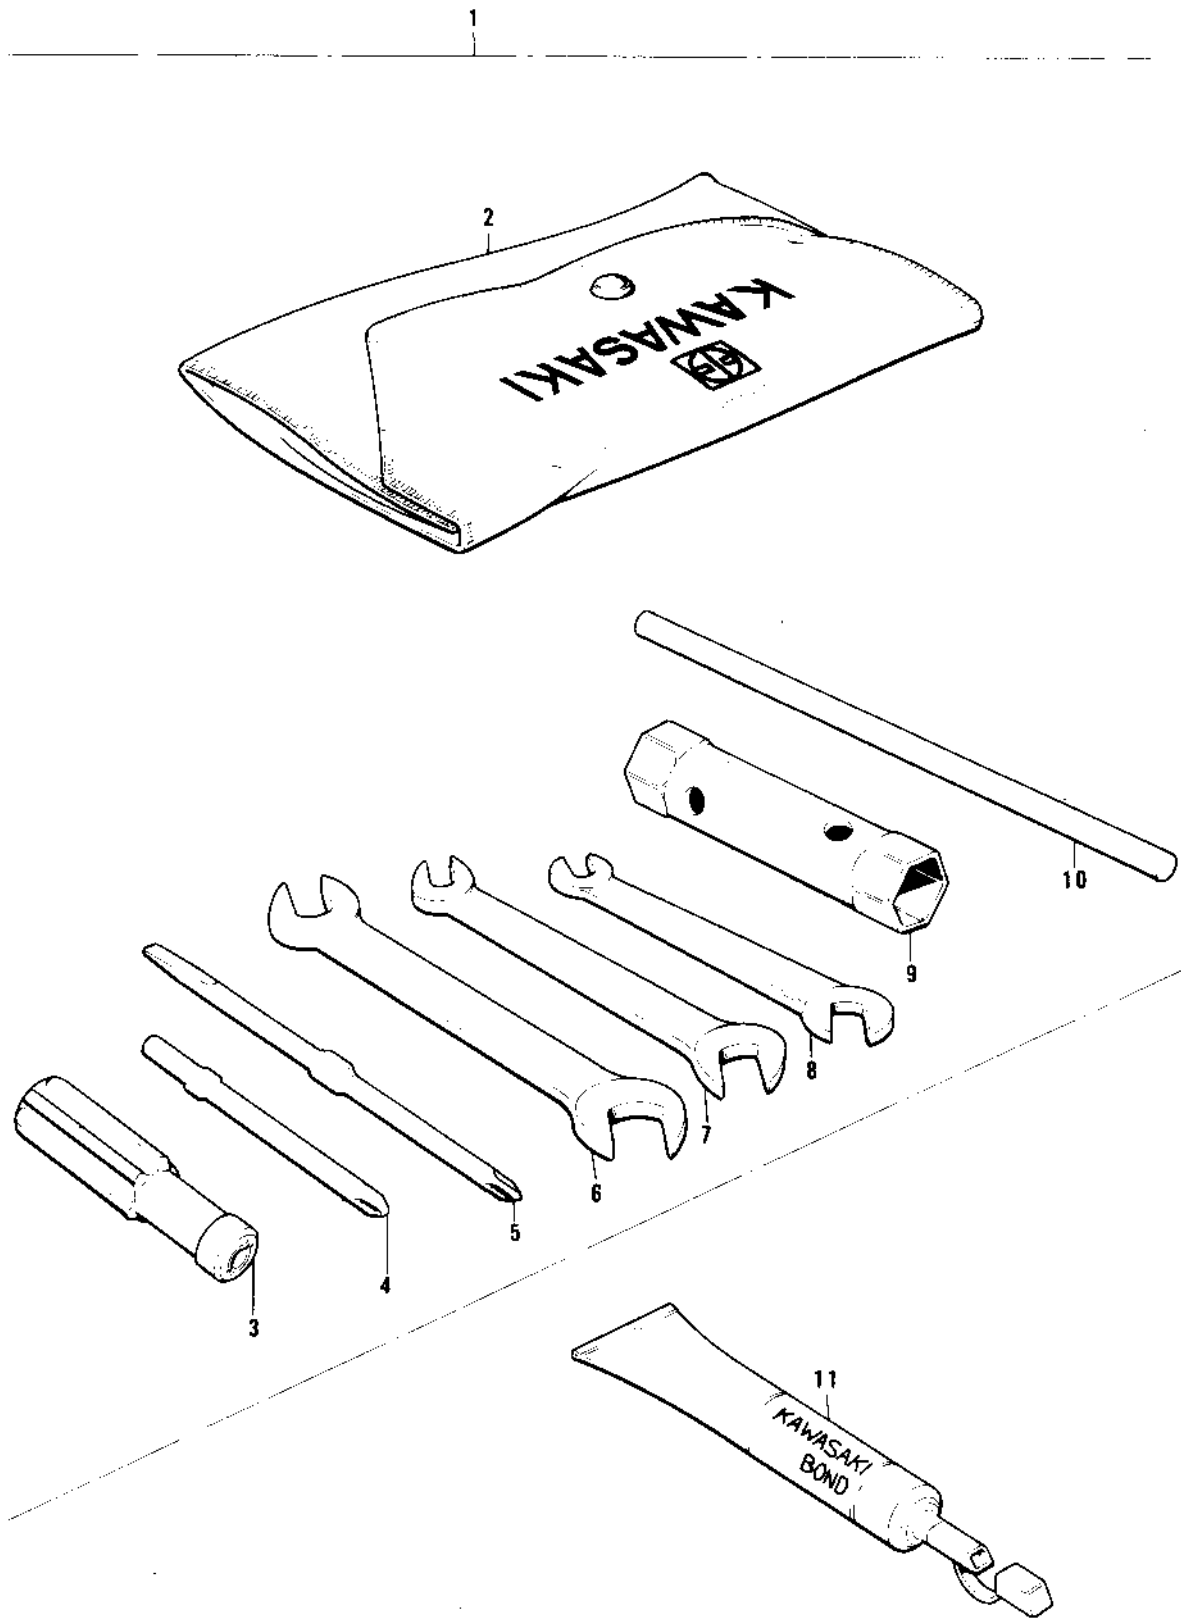

## 1972 PARTS DIAGRAM

OWNER TOOLS ('76-'80)

## 1972 PARTS LIST

OWNER TOOLS ('76-'80)

ITEM NAME	PART NUMBER	QUANTITY
*** N.L.A.*** (Canada) (Ref # 1)	56007-035	1
*** N.L.A.*** (Canada) (Ref # 1)	56007-1003	1
BAG,TOOL (Ref # 2)	56008-008	1
BAG,TOOL (Ref # 2)	56008-1007	1
92106-1001 (Canada) (Ref # 3)	92106-002	1
SCREW DRIVER #3 PHLIP (Ref # 4)	92107-005	1
TOOL-DRIVER (Ref # 5)	92107-1052	1
TOOL-WRENCH,OPEN END, (Ref # 6)	92110-1153	1
WRENCH,OPEN END,12X13 (Ref # 7)	92126-002	1
WRENCH,OPEN,8X10 (Ref # 8)	92126-001	1
WRENCH,BOX,17X21 (Ref # 9)	92110-012	1
BAR,SPARK PLUG WRENCH (Ref # 10)	92111-005	1
LIQUID GASKET (Ref # 11)	92104-002	1