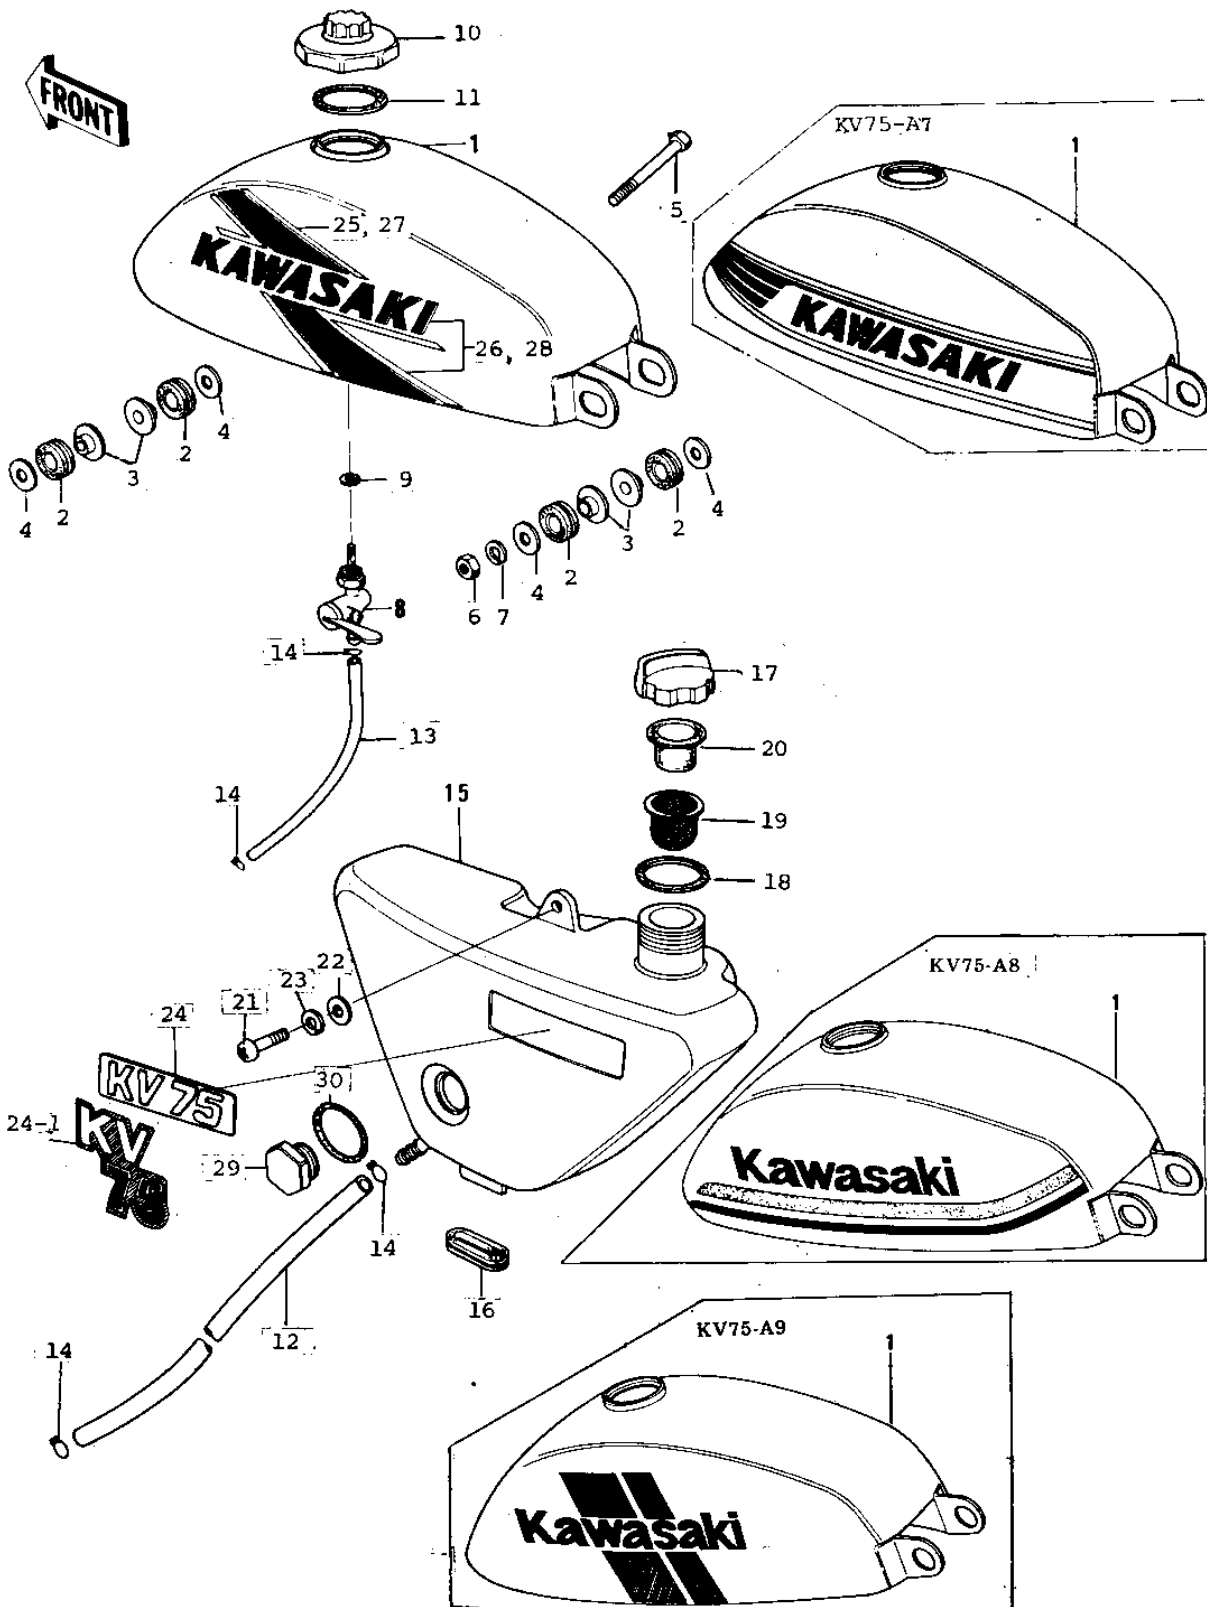

1972 PARTS DIAGRAM

FUEL TANK/OIL TANK/LABELS ('76-'80)

1972 PARTS LIST

FUEL TANK/OIL TANK/LABELS ('76-'80)

ITEM NAME	PART NUMBER	QUANTITY
TANK-FUEL,C.S.RED (Ref # 1)	51001-064-3R	1
TANK-FUEL,CERULEAN BL (Ref # 1)	51001-064-4M	1
TANK-FUEL,POPPY RED (Ref # 1)	51001-064-4P	1
TANK-FUEL,C.WHITE (Ref # 1)	51001-5007-7R	1
TANK-FUEL,CRM.ORANGE (Ref # 1)	51001-064-D1	1
DAMPER RUBB TANK FRNT (Ref # 2)	92075-019	1
COLLAR (Ref # 3)	92027-080	1
WASHER,8X26X2.3 (Ref # 4)	92022-1564	1
BOLT,HEX HEAD,8X85 (Ref # 5)	92001-1226	1
NUT,8MM (Ref # 6)	311B0800	1
WASHER SPRING 8MM (Ref # 7)	461F0800	1
COCK ASSY,FUEL (Ref # 8)	51023-030	1
GASKET-FUEL COCK JONT (Ref # 9)	92065-075	1
CAP-FUEL TANK (Ref # 10)	51048-005	1
GASKET FUEL TANK CAP (Ref # 11)	51059-003	1
GASKET,FUEL TANK CAP (Ref # 11)	51059-006	1
PIPE-OIL (Ref # 12)	92059-072	1
TUBE (Ref # 13)	92059-074	1
CLAMP FUEL PIPE (Ref # 14)	92037-010	1
TANK,OIL,BLACK (Ref # 15)	52001-046-6Z	3
TANK,OIL,BLACK (Ref # 15)	52001-1007-6Z	1
DAMPER RUBBER (Ref # 16)	92075-070	1
CAP-OIL TANK (Ref # 17)	52002-002	1
GASKET-OIL TANK CAP (Ref # 18)	92065-079	1
CASE-TANK CAP RUBBER (Ref # 19)	52004-007	1
RUBBER-OIL TANK CAP (Ref # 20)	52004-008	1
SCREW PAN HEAD 6X16 (Ref # 21)	220B0616	1
WASHER PLAIN (Ref # 22)	92022-024	1
WASHER SPRING 6MM (Ref # 23)	461F0600	1

1972 PARTS LIST

FUEL TANK/OIL TANK/LABELS ('76-'80)

ITEM NAME	PART NUMBER	QUANTITY
EMBLEM,OIL TANK (Ref # 24)	56018-216	1
MARK,OIL TANK (Ref # 24-1)	56018-1048	1
MARK,OIL TANK (Ref # 24-1)	56018-1130	1
DECAL,FL TK,L.H UPP (Ref # 25)	56027-342-SP	1
*** N.L.A.*** (Canada) (Ref # 25)	56029-030-SP	1
DECAL,FL TK,L.H LOW (Ref # 26)	56027-343-SP	1
*** N.L.A.*** (Canada) (Ref # 26)	56029-031-SP	1
DECAL,FL TK,R.H UPP (Ref # 27)	56027-344-SP	1
*** N.L.A.*** (Canada) (Ref # 27)	56029-032-SP	1
DECAL,FL TK,R.H LOW (Ref # 28)	56027-345-SP	1
*** N.L.A.*** (Canada) (Ref # 28)	56029-033-SP	1
GUAGE-OIL LEVEL (Ref # 29)	52015-002	1
"O" RING,20MM (Ref # 30)	92055-051	1