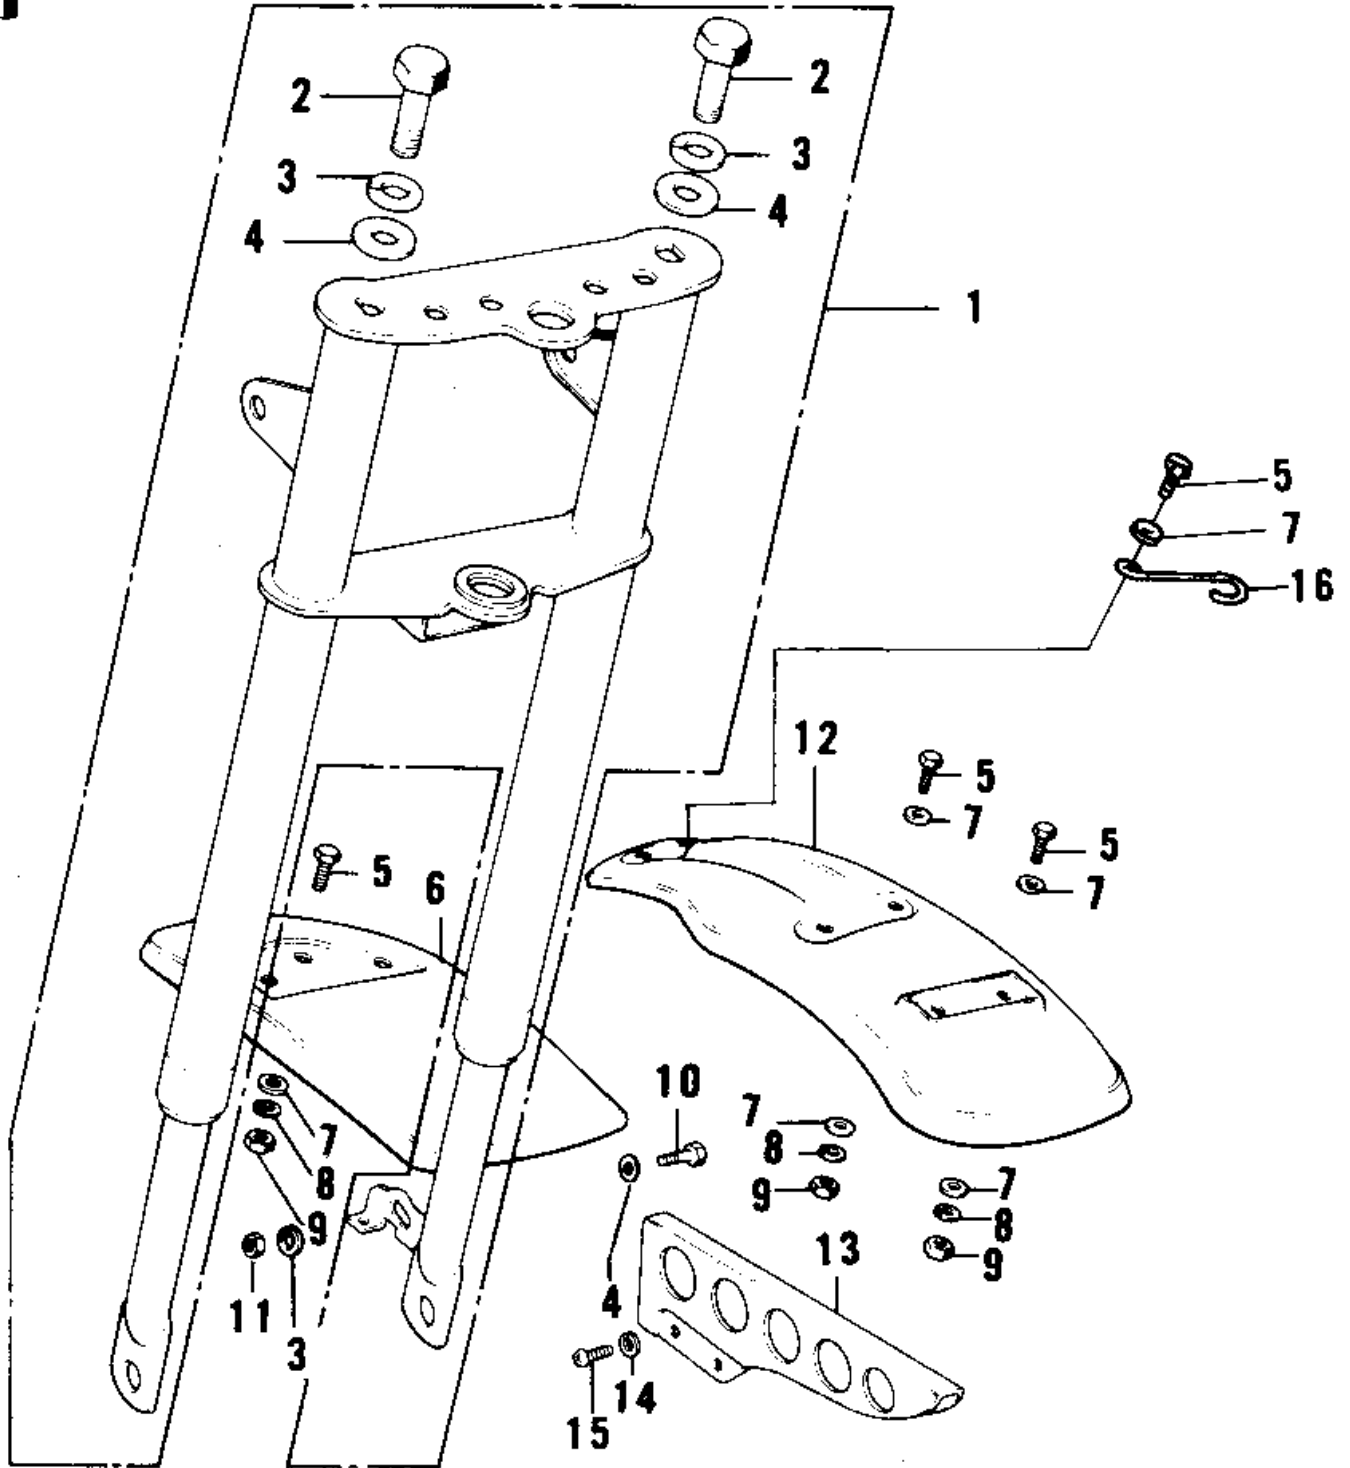

## 1972 PARTS DIAGRAM

FRONT FORK/FENDERS/CHAIN COVER ('76-'80)

## 1972 PARTS LIST

FRONT FORK/FENDERS/CHAIN COVER ('76-'80)

ITEM NAME	PART NUMBER	QUANTITY
FORK-FRONT (Ref # 1)	44001-159	1
BOLT,HEX HEAD,10X25 (Ref # 2)	113N1025	1
WASHER SPRING 10MM (Ref # 3)	461F1000	1
WASHER PLAIN 10MM (Ref # 4)	411B1000	1
BOLT-UPSET 6X14 (Ref # 5)	112B0614	1
FENDER-FR,BLACK (Ref # 6)	35004-087-10	1
WASHER PLAIN (Ref # 7)	92022-024	1
WASHER SPRING 6MM (Ref # 8)	461F0600	2
NUT 6MM (Ref # 9)	311B0600	2
BOLT-UPSET,10X20 (Ref # 10)	112B1020	1
NUT,10MM (Ref # 11)	314B1000	1
FENDER-RR,BLACK (Ref # 12)	35023-013-10	1
CASE-CHAIN,BLACK (Ref # 13)	36014-036-21	1
SCREW PAN HEAD 6X10 (Ref # 15)	220B0610	1
CLAMP,CABLE (Ref # 16)	92037-172	1