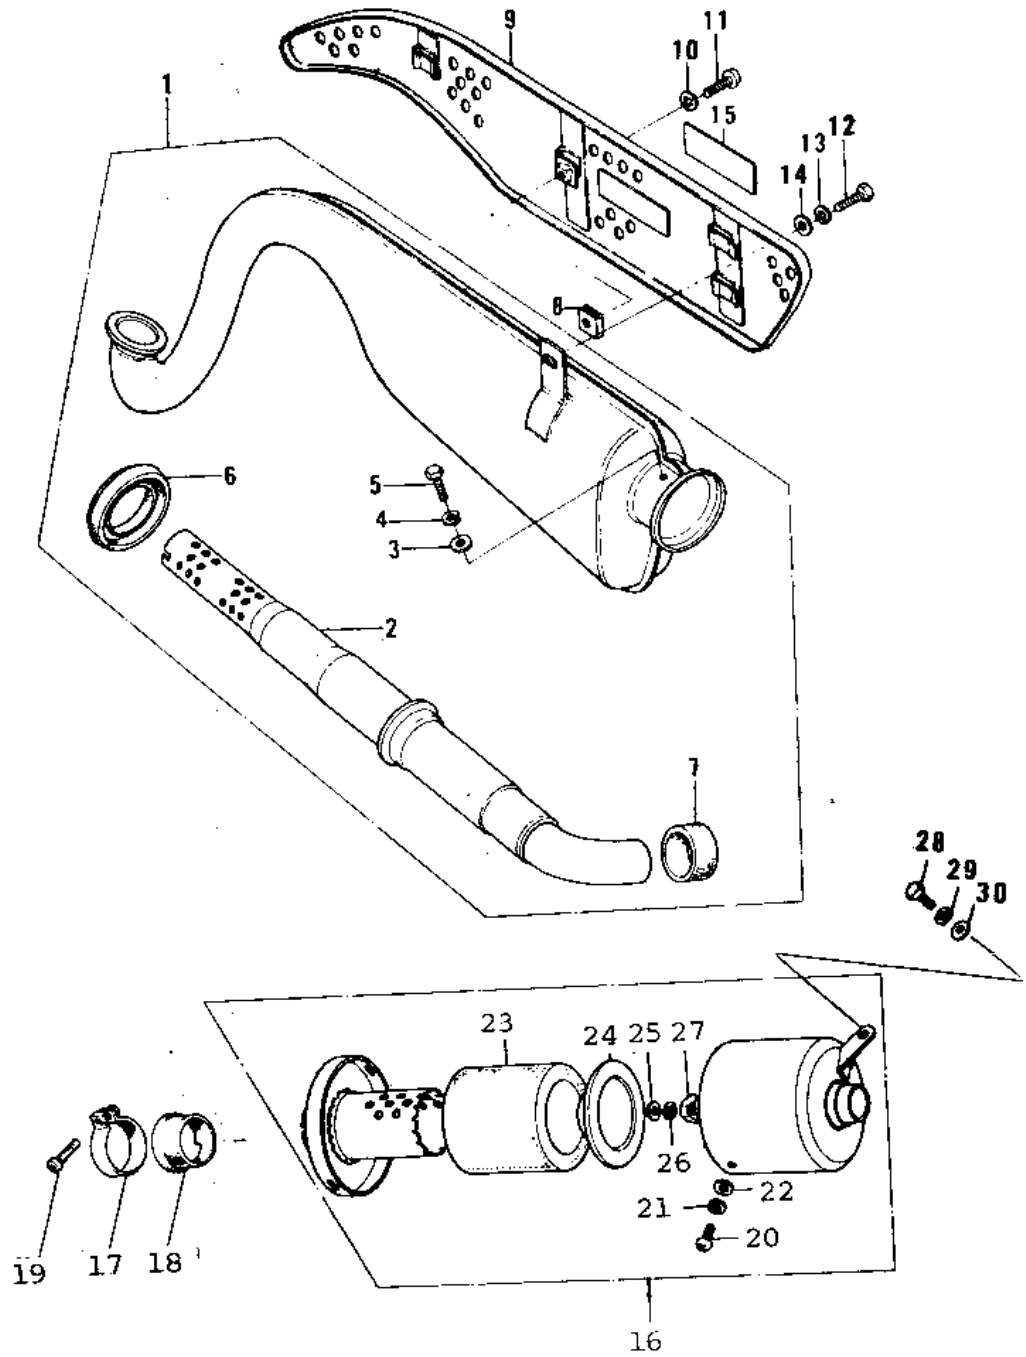

## 1972 PARTS DIAGRAM

AIR CLEANER/MUFFLER ('76-'80)

## 1972 PARTS LIST

AIR CLEANER/MUFFLER ('76-'80)

ITEM NAME	PART NUMBER	QUANTITY
MUFFLER ASSY (Ref # 1)	18001-079	1
BAFFLE TUBE (Ref # 2)	18033-060	1
WASHER-PLAIN (Ref # 3)	92022-183	1
WASHER PLAIN 6MM (Ref # 4)	410B0600	1
BOLT HEX HEAD 6X8 (Ref # 5)	110B0608	1
OIL SEAL (Ref # 6)	92056-004	1
CAP-MUFFLER RUBBER (Ref # 7)	92073-021	1
INSULATOR-HEAT (Ref # 8)	18065-009	1
COVER,MUFFLER (Ref # 9)	18057-048	1
WASHER LOCK 6MM (Ref # 10)	463H0600	1
SCREW PAN HEAD 6X12 (Ref # 11)	220E0612	1
BOLT,8X20 (Ref # 12)	115G0820	1
WASHER SPRING 8MM (Ref # 13)	461F0800	1
EMBLEM,OIL TANK (Ref # 15)	56018-216	1
MARK,MUFFLER (Ref # 15)	56018-1049	1
AIR CLEANER ASSY (Ref # 16)	11010-099	1
HOLDER,CONNECT (Ref # 17)	18045-002	2
BUSHING,RUBBER (Ref # 18)	92092-1001	2
SCREW PAN HEAD 6X20 (Ref # 19)	220B0620	1
SCREW PAN HEAD 4X10 (Ref # 20)	220B0410	1
WASHER SPRING 4MM (Ref # 21)	461F0400	2
WASHER PLAIN 4MM (Ref # 22)	410B0400	2
ELEMENT,AIR,CLNR (Ref # 23)	11013-048	1
ELEMENT,AIR CLNR, TOP (Ref # 24)	11013-050	1
NUT,WING,4MM (Ref # 27)	92015-074	1
BOLT-UPSET,6X12 (Ref # 28)	112G0612	1
WASHER SPRING 6MM (Ref # 29)	461F0600	1
WASHER PLAIN 6MM (Ref # 30)	411B0600	1