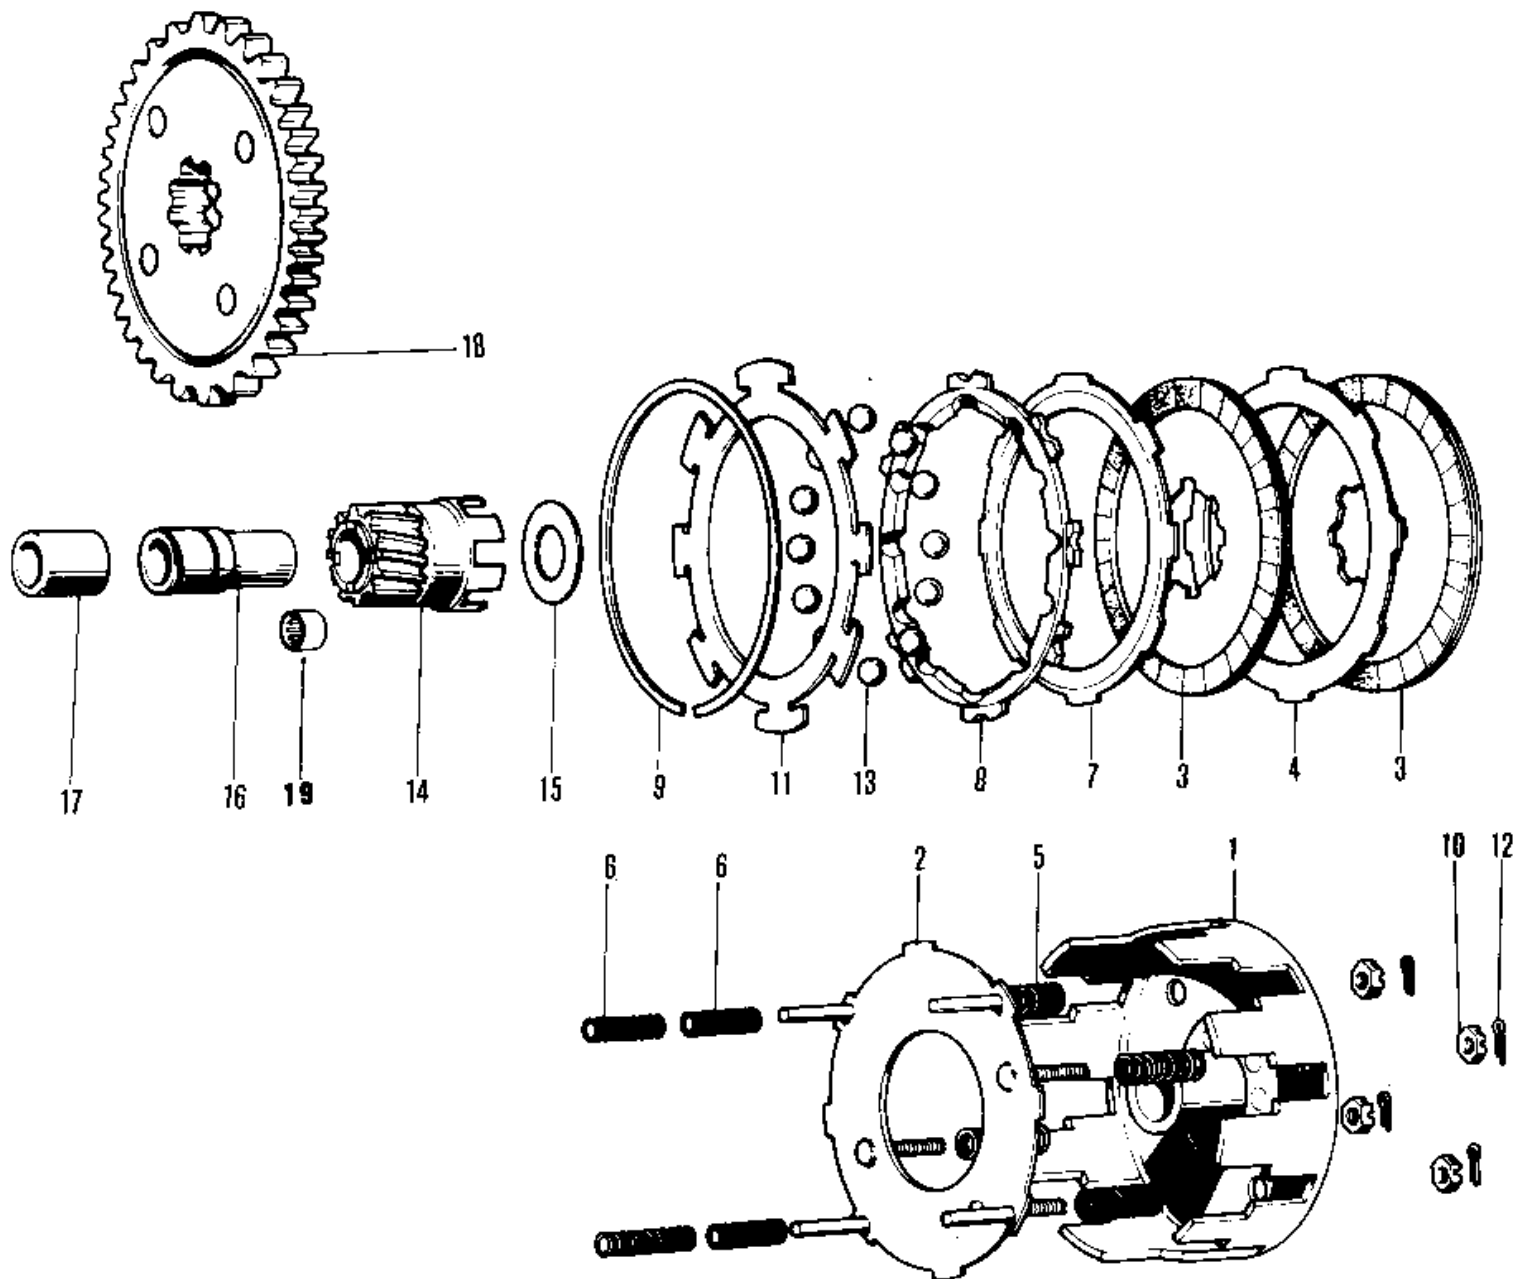

1972 PARTS DIAGRAM

CLUTCH ('76-'80)

1972 PARTS LIST

CLUTCH ('76-'80)

ITEM NAME	PART NUMBER	QUANTITY
CLUTCH-ASSY (Ref # 1 13)	13081-036	1
HOUSING-CLUTCH (Ref # 1)	13095-028	1
WHEEL-CLUTCH (Ref # 2)	13083-006	1
PLATE-CLUTCH FRICTION (Ref # 3)	13088-024	1
PLATE-CLUTCH STEEL (Ref # 4)	13179-003	1
SPRING-CLUTCH (Ref # 5)	92081-086	1
SPRING-RETURN (Ref # 6)	92081-087	1
PLATE-BALL HOLDER (Ref # 7)	13189-003	1
PLATE-BALL GUIDE (Ref # 8)	13190-003	1
CIRCLIP (Ref # 9)	13191-003	1
NUT,6MM (Ref # 10)	13195-003	1
PLATE-BALL HOLDER (Ref # 11)	13198-003	1
PIN COTTER 1.6X15 (Ref # 12)	550D1615	1
BALL STEEL 3/8' (Ref # 13)	600A1200	1
HUB-CLUTCH (Ref # 14)	13084-003	1
WASHER (Ref # 15)	92022-142	1
BUSH-CLUTCH (Ref # 16)	13215-005	1
COLLAR (Ref # 17)	92027-125	1
GEAR ASSY-CLUTCH (Ref # 18)	13216-004	1
BEARING,N RC121610 (Ref # 19)	92117-001	1