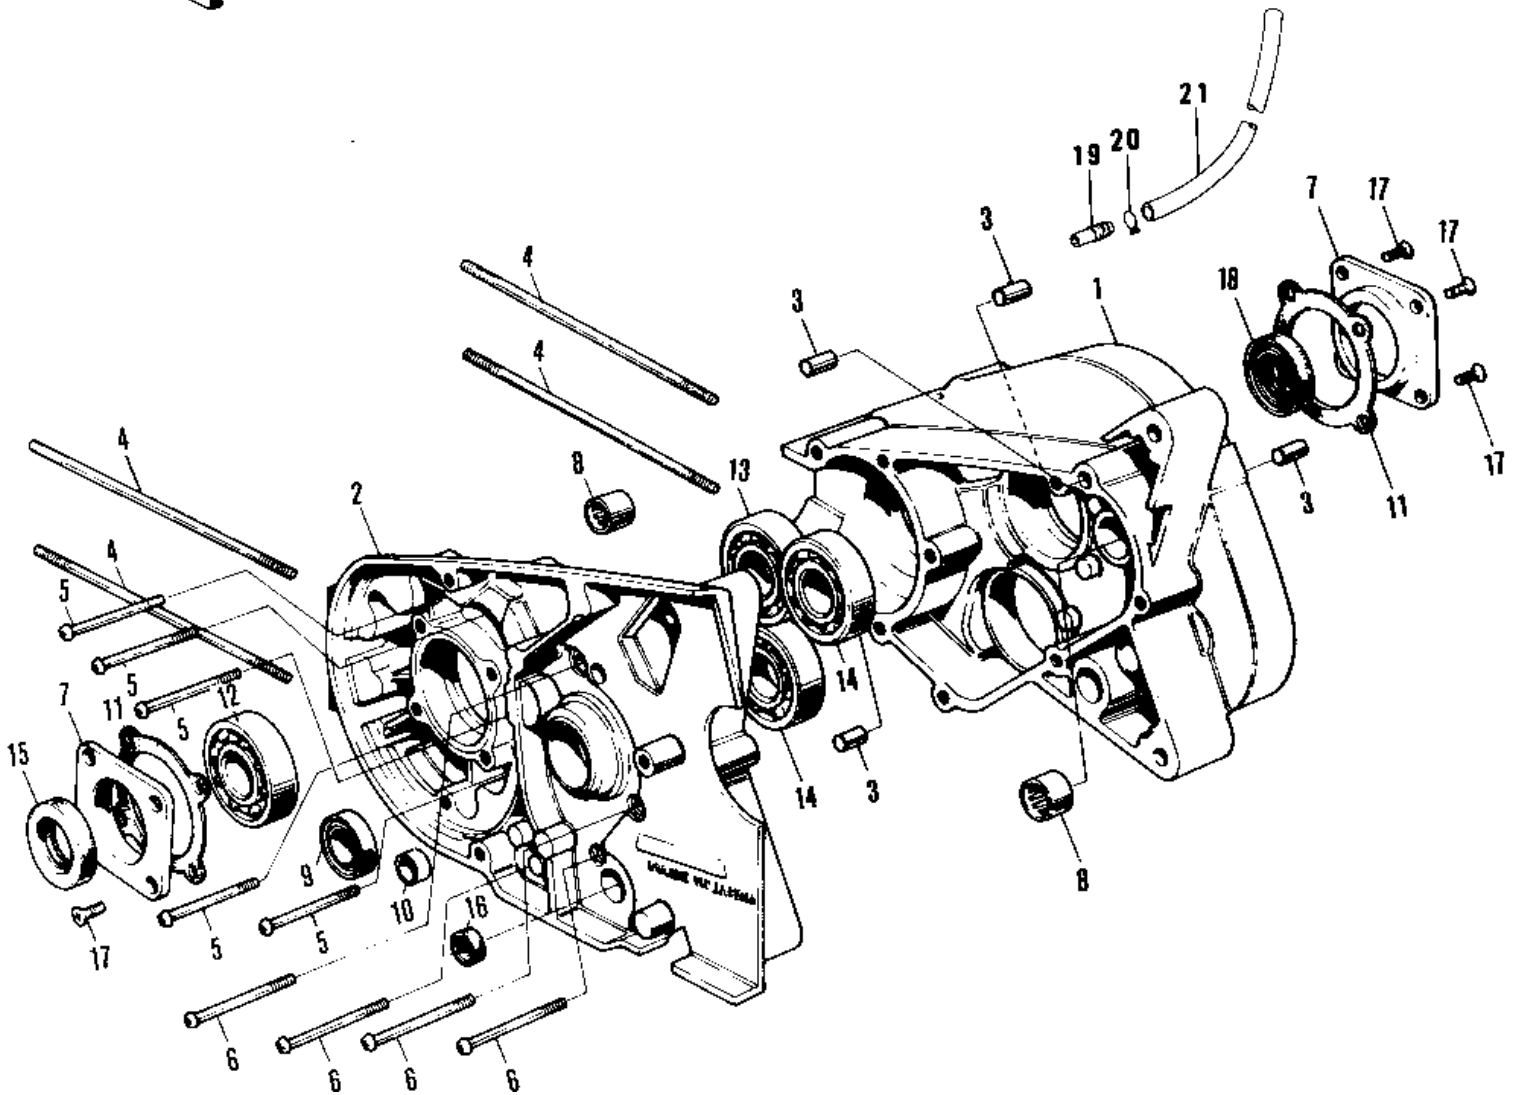

1972 PARTS DIAGRAM

CRANKCASE ('76-'80)

1972 PARTS LIST

CRANKCASE ('76-'80)

ITEM NAME	PART NUMBER	QUANTITY
CRANKCASE SET (Ref # 1 3)	14001-068	1
PIN DOWEL 8X16 (Ref # 3)	551A0816	1
STUD,6X120 (Ref # 4)	92004-033	1
SCREW PAN HEAD 6X35 (Ref # 5)	220B0635	1
SCREW PAN HEAD 6X60 (Ref # 6)	220B0660	1
RETAINER-OIL SEAL (Ref # 7)	14020-009	1
NEEDLE BEARING-SM END (Ref # 8)	92046-024	1
OIL SEAL,SC22325 (Ref # 9)	92049-1048	2
OIL SEAL VB14246 (Ref # 10)	92053-001	1
GASKET-OIL SEAL RETNR (Ref # 11)	14023-002	1
BEARING BALL #6204 (Ref # 12)	601B6204	1
BEARING BALL #6303 (Ref # 13)	601B6303	1
BEARING BALL #6203 (Ref # 14)	601B6203	1
OIL SEAL TB20358 (Ref # 15)	653B203508	1
OIL SEAL SB12205 (Ref # 16)	92049-004	1
SCREW CNTSNK HD 6X14 (Ref # 17)	221B0614	1
OIL SEAL TB24358 (Ref # 18)	653B243508	1
BREATHER (Ref # 19)	14069-006	1
CLAMP,BREATHER PIPE (Ref # 20)	92037-078	1
TUBE,VINYL,4X500 (Ref # 21)	700Q04500	1