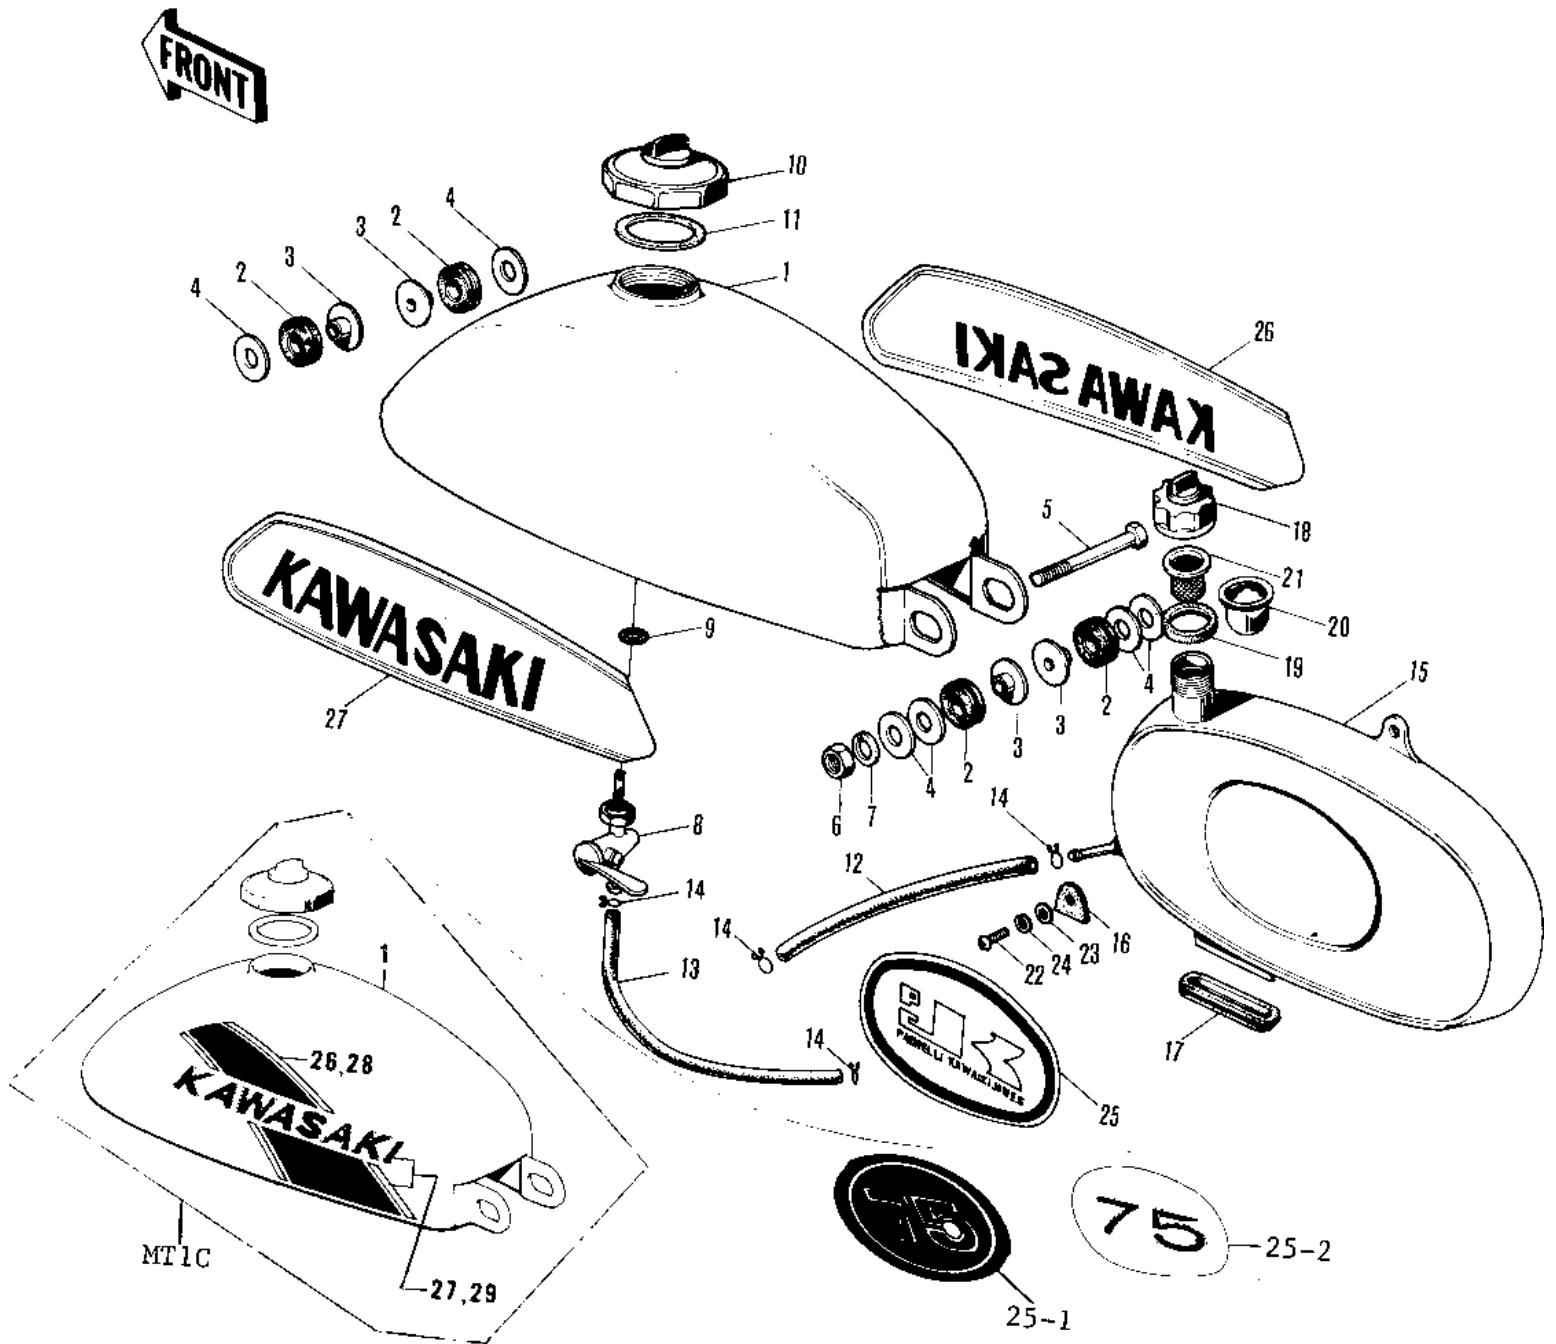

## 1972 PARTS DIAGRAM

FUEL TANK/OIL TANK/LABELS ('71-'75)

## 1972 PARTS LIST

FUEL TANK/OIL TANK/LABELS ('71-'75)

ITEM NAME	PART NUMBER	QUANTITY
TANK-FUEL, GREEN (Ref # 1)	51001-064-54	1
TANK-FUEL, B. ORANGE (Ref # 1)	51001-064-72	1
TANK-FUEL, C. LIME (Ref # 1)	51001-064-1M	1
TANK-FUEL, V. YELLOW (Ref # 1)	51001-064-3E	1
DAMPER RUBB TANK FRNT (Ref # 2)	92075-019	1
COLLAR (Ref # 3)	92027-080	1
WASHER, 8X26X2.3 (Ref # 4)	92022-1564	1
BOLT, HEX HEAD, 8X85 (Ref # 5)	92001-1226	1
NUT, 8MM (Ref # 6)	311B0800	1
WASHER SPRING 8MM (Ref # 7)	461F0800	1
COCK ASSY, FUEL (Ref # 8)	51023-030	2
GASKET-FUEL COCK JONT (Ref # 9)	92065-075	1
CAP-FUEL TANK (Ref # 10)	51048-005	1
GASKET FUEL TANK CAP (Ref # 11)	51059-003	1
GASKET, FUEL TANK CAP (Ref # 11)	51059-006	1
PIPE-OIL (Ref # 12)	92059-072	1
TUBE (Ref # 13)	92059-074	1
CLAMP FUEL PIPE (Ref # 14)	92037-010	1
TANK-OIL (Ref # 15)	52001-023	1
TANK-OIL, B. ORANGE (Ref # 15)	52001-023-72	1
TANK, OIL, C. LIME (Ref # 15)	52001-023-1M	1
TANK, OIL, T. YELLOW (Ref # 15)	52001-023-3E	1
PLATE-OIL TANK (Ref # 16)	52016-001	1
DAMPER RUBBER (Ref # 17)	92075-070	1
CAP-OIL TANK (Ref # 18)	52002-002	1
GASKET-OIL TANK CAP (Ref # 19)	92065-079	1
CASE-TANK CAP RUBBER (Ref # 20)	52004-007	1
RUBBER-OIL TANK CAP (Ref # 21)	52004-008	1
WASHER PLAIN 6MM (Ref # 23)	410B0600	1

## 1972 PARTS LIST

FUEL TANK/OIL TANK/LABELS ('71-'75)

ITEM NAME	PART NUMBER	QUANTITY
WASHER SPRING 6MM (Ref # 24)	461F0600	1
EMBLEM-OIL TANK (Ref # 25)	56018-059	1
EMBLEM,OIL TANK (Ref # 25-1)	56018-159	1
EMBLEM, OIL TANK (Ref # 25-2)	56018-187	1
EMBLEM-L.H FUEL TANK (Ref # 26)	56013-025	1
EMBLEM-R.H FUEL TANK (Ref # 27)	56014-019	1
DECAL,L.H FL TK,UPPER (Ref # 28)	56027-221-SP	1
DECAL,L.H FL TK,LOWER (Ref # 29)	56027-222-SP	1
DECAL,R.H FL TK,UPPER (Ref # 30)	56027-223-SP	1
DECAL,R.H FL TK,LOWER (Ref # 31)	56027-224-SP	1