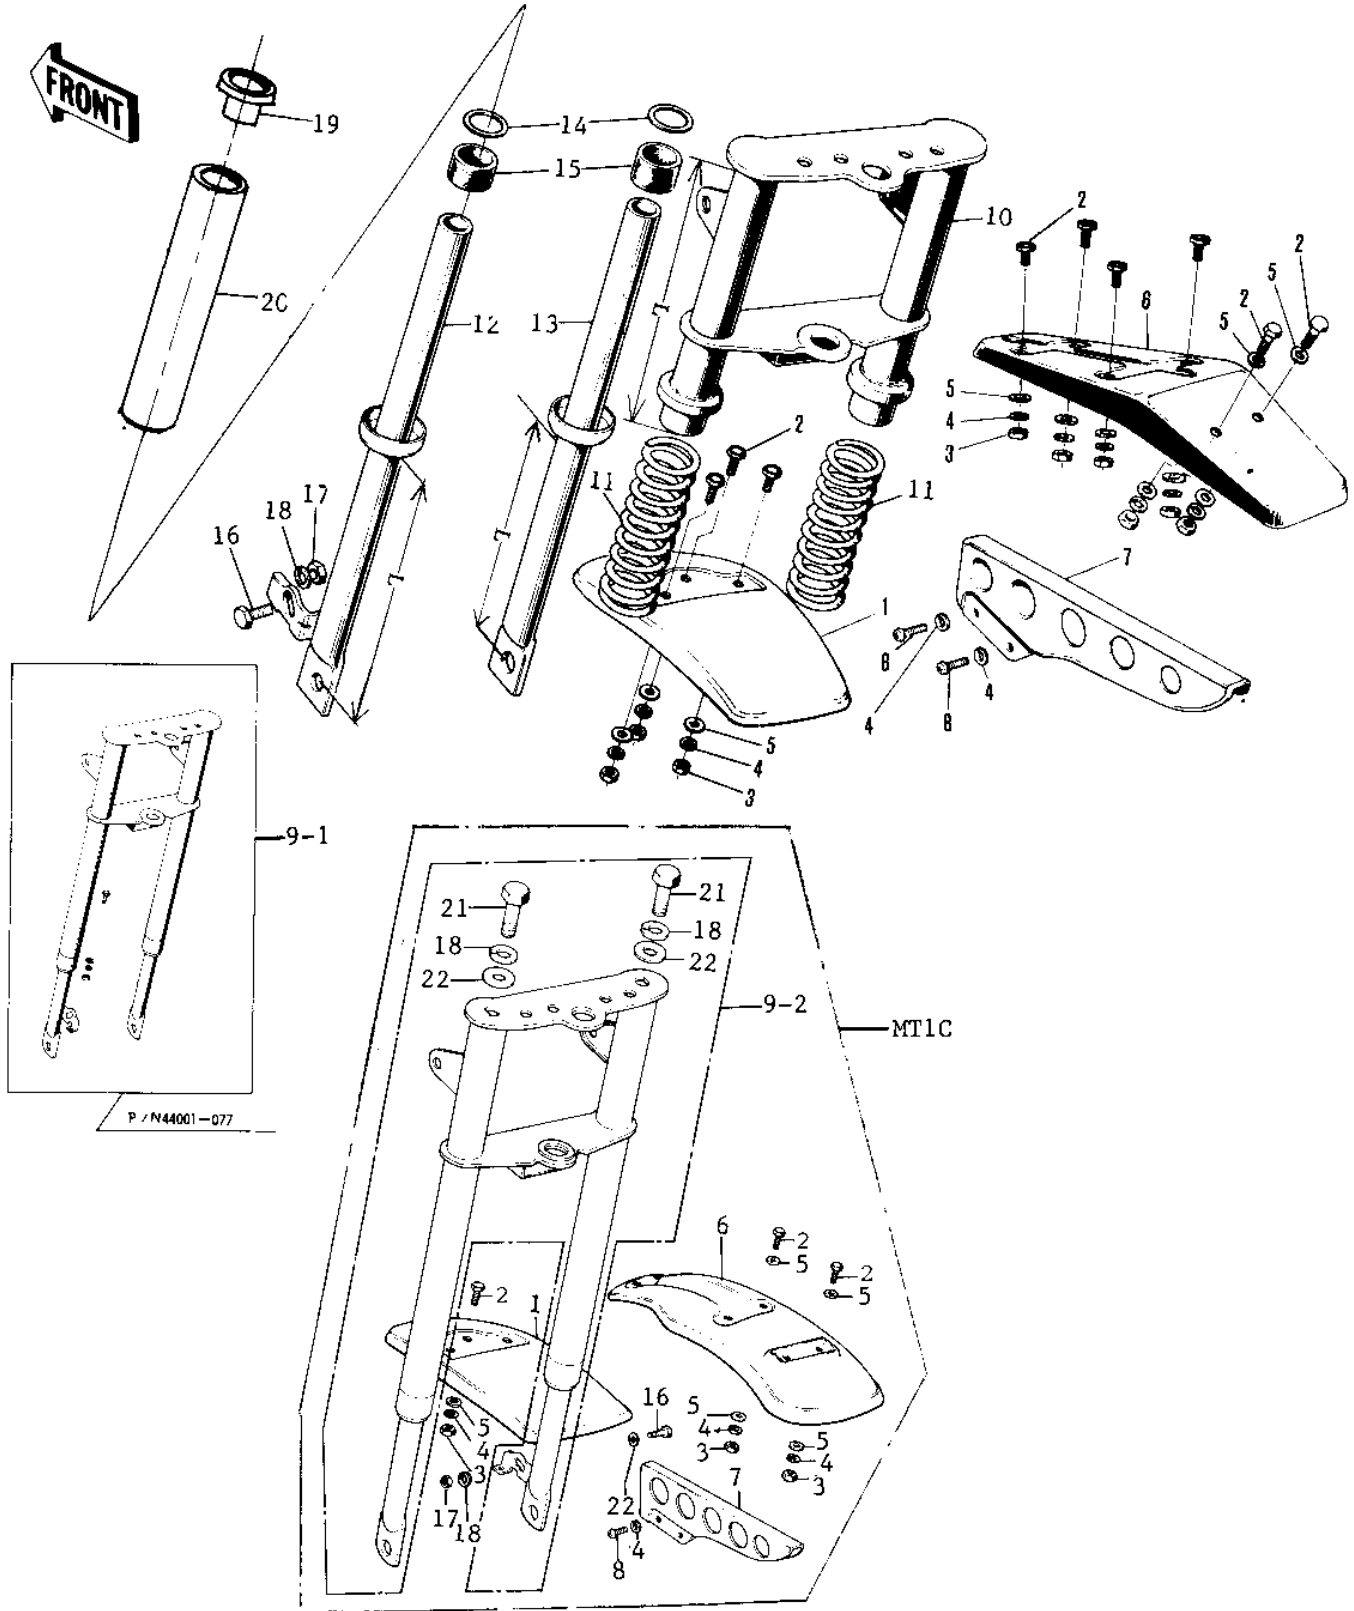

1972 PARTS DIAGRAM

FRONT FORK/FENDERS/CHAIN COVER ('71-'75)

1972 PARTS LIST

FRONT FORK/FENDERS/CHAIN COVER ('71-'75)

ITEM NAME	PART NUMBER	QUANTITY
FENDER-FR, GREEN (Ref # 1)	35004-058-54	2
FENDER-FR, B. ORANGE (Ref # 1)	35004-058-72	2
FENDER-FR, C. LIME (Ref # 1)	35004-087-1M	2
UNAVAILABLE IN PRICE BOOK (Ref # 1)	35004-087-3E	2
BOLT-UPSET 6X14 (Ref # 2)	112B0614	2
NUT 6MM (Ref # 3)	311B0600	2
WASHER SPRING 6MM (Ref # 4)	461F0600	2
WASHER PLAIN (Ref # 5)	92022-024	2
FENDER-REAR, BLACK (Ref # 6)	35023-011-10	2
FENDER-RR, C. LIME (Ref # 6)	35023-013-1M	2
FENDER-RR, BLACK (Ref # 6)	35023-013-10	2
CASE-CHAIN, BLACK (Ref # 7)	36014-036-21	2
SCREW PAN HEAD 6X10 (Ref # 8)	220B0610	2
FRONT FORK ASSY (Ref # 9 12)	44001-067	2
FRONT FORK ASSY (Ref # 9 12)	44001-073	2
FRONT FORK ASSY (Ref # 9-1)	44001-077	2
FORK-FRONT (Ref # 9-2)	44001-159	2
BODY-FRONT FORK (Ref # 10)	44047-004	2
BODY-FRONT FORK (Ref # 10)	44047-005	2
SPRING-FORK (Ref # 11)	44026-032	2
TUBE, LH, FORK OUTER (Ref # 12)	44005-033	2
TUBE, LH, FORK OUTER (Ref # 12)	44005-036	2
TUBE, RH, FORK OUTER (Ref # 13)	44006-032	2
TUBE, RH, FORK OUTER (Ref # 13)	44006-034	2
GUIDE-FORK SPRING (Ref # 14)	44028-020	2
DAMPER RUBBER-FORK (Ref # 15)	92075-071	2
BOLT-UPSET, 10X20 (Ref # 16)	112B1020	2
NUT, 10MM (Ref # 17)	314B1000	4
WASHER SPRING 10MM (Ref # 18)	461F1000	2

1972 PARTS LIST

FRONT FORK/FENDERS/CHAIN COVER ('71-'75)

ITEM NAME	PART NUMBER	QUANTITY
BUSH,SHORT (Ref # 19)	44065-002	2
BUSH-LONG (Ref # 20)	44065-003	2
BOLT,HEX HEAD,10X25 (Ref # 21)	113N1025	2
WASHER PLAIN 10MM (Ref # 22)	411B1000	2