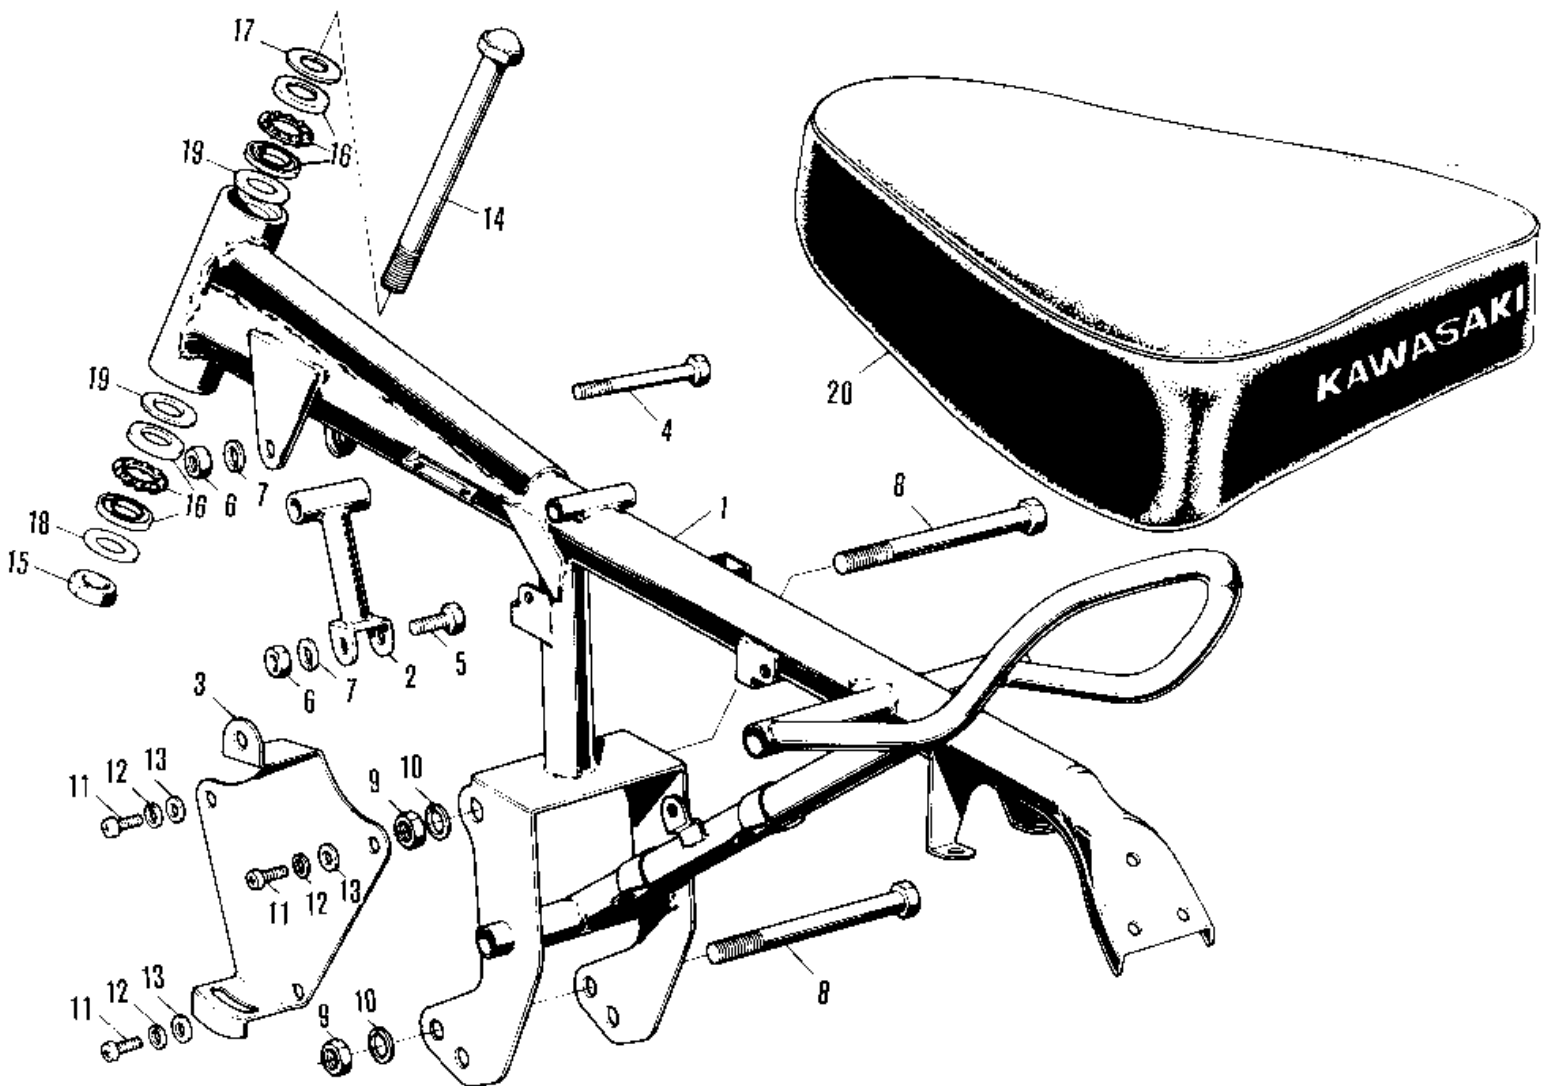

1972 PARTS DIAGRAM

FRAME/FRAME FITTINGS/SEAT ('71-'75)

1972 PARTS LIST

FRAME/FRAME FITTINGS/SEAT ('71-'75)

ITEM NAME	PART NUMBER	QUANTITY
FRAME (Ref # 1)	32002-144	1
UNAVAILABLE IN PRICE BOOK (Ref # 1)	32002-056	1
TUBE-DOWN (Ref # 2)	31076-016	1
BRACKET-OIL TANK (Ref # 3)	32094-006	1
UNAVAILABLE IN PRICE BOOK (Ref # 3)	32094-007	1
BOLT,HEX HEAD,8X85 (Ref # 4)	92001-1226	1
BOLT (Ref # 5)	92001-1578	1
NUT,8MM (Ref # 6)	311B0800	1
WASHER SPRING 8MM (Ref # 7)	461F0800	1
BOLT, FLANGED, 10X110 (Ref # 8)	92001-1602	1
NUT,10MM (Ref # 9)	314B1000	1
WASHER SPRING 10MM (Ref # 10)	461F1000	1
SCREW PAN HEAD 6X12 (Ref # 11)	220B0612	1
WASHER SPRING 6MM (Ref # 12)	461F0600	1
WASHER PLAIN 6MM (Ref # 13)	410B0600	1
BOLT,STEERING HEAD (Ref # 14)	92001-156	1
NUT-SELF LOCKING (Ref # 15)	92019-012	1
THRUST BEARING (Ref # 16)	92119-001	1
WASHER-PLAIN,16MM (Ref # 17)	411D1600	1
WASHER-PLAIN,16MM (Ref # 18)	411B1600	1
WASHER-PLAIN (Ref # 19)	92022-179	1
COLLAR,STEERING (Ref # 19)	92027-1119	1
SEAT (Ref # 20)	53002-024	1