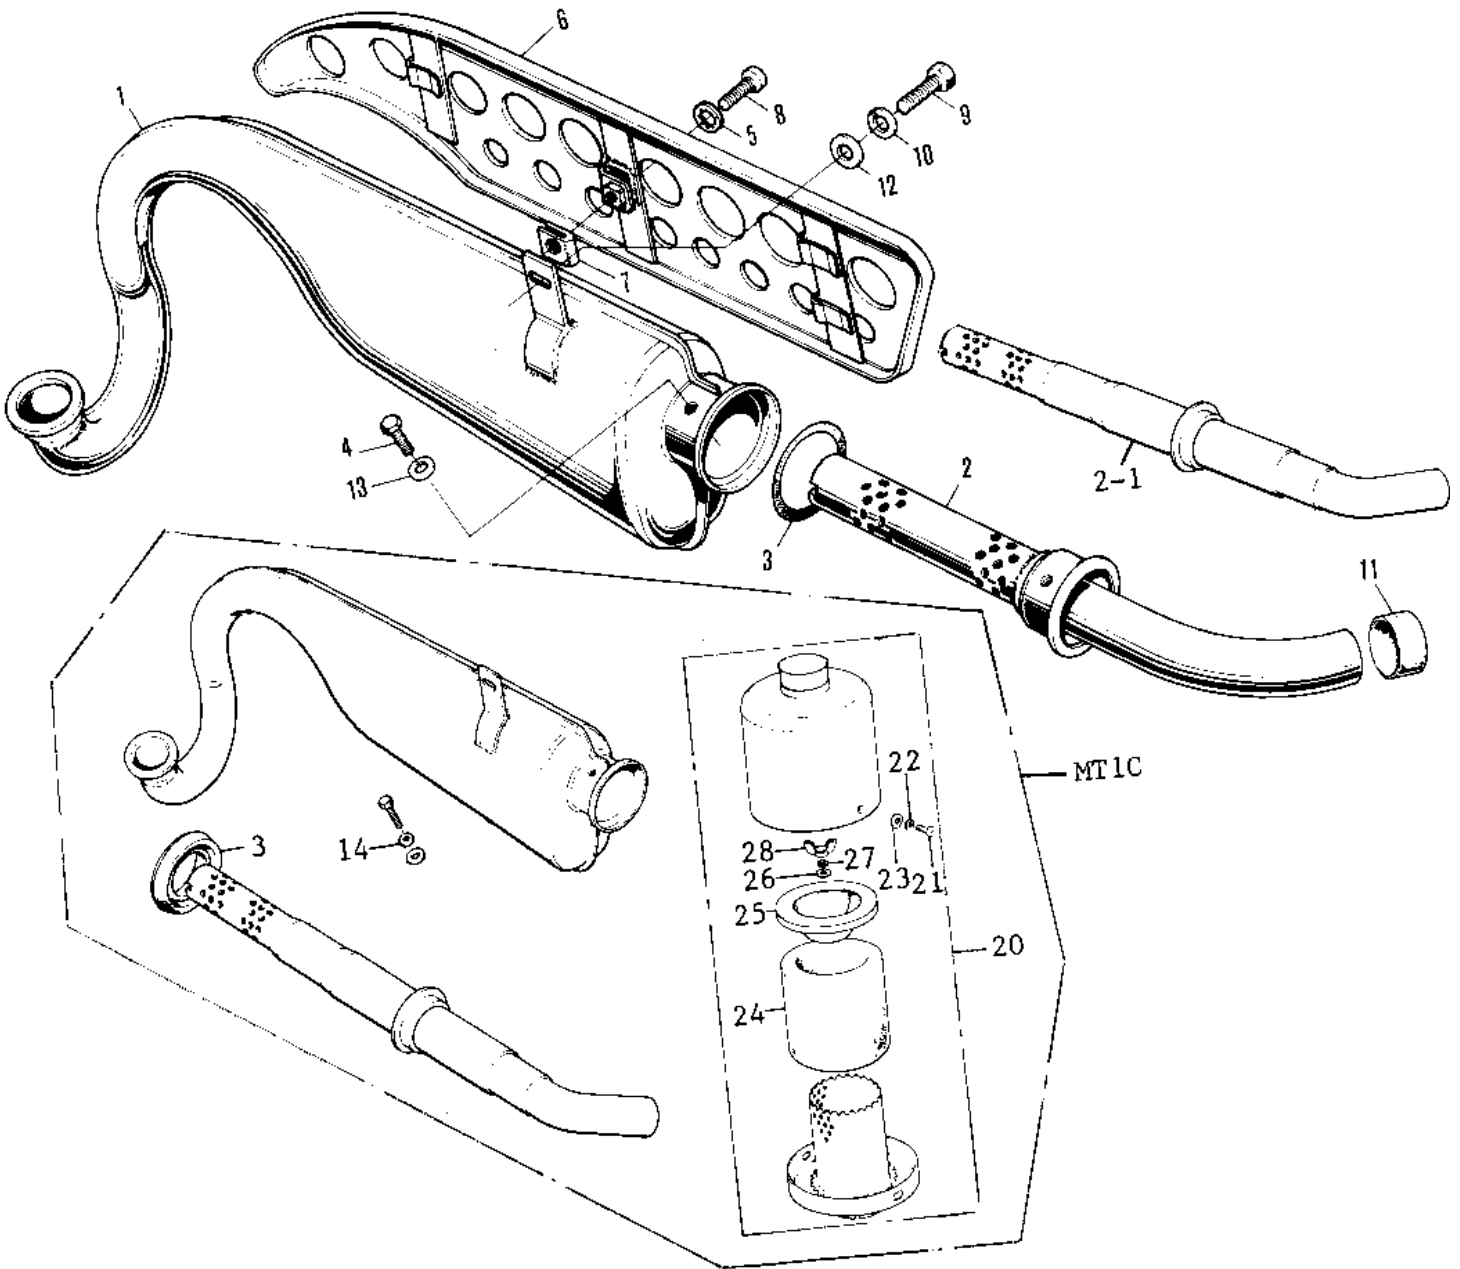

1972 PARTS DIAGRAM

AIR CLEANER/MUFFLER ('71-'75)

1972 PARTS LIST

AIR CLEANER/MUFFLER ('71-'75)

ITEM NAME	PART NUMBER	QUANTITY
UNAVAILABLE IN PRICE BOOK (Ref # 1 4,13)	18001-034	1
MUFFLER ASSY (Ref # 1 4,13)	18001-079	1
BAFFLE TUBE (Ref # 2)	18033-046	1
BAFFLE TUBE (Ref # 2-1)	18033-060	1
"O" RING,36MM (Ref # 3)	670B3036	1
OIL SEAL (Ref # 3)	92056-004	1
BOLT,6X10 (Ref # 4)	112G0610	1
BOLT-UPSET,6X8 (Ref # 4)	112B0608	1
WASHER LOCK 6MM (Ref # 5)	464H0600	1
WASHER LOCK 6MM (Ref # 5)	463H0600	1
COVER-MUFFLER BLACK (Ref # 6)	18057-036-21	1
COVER,MUFFLER (Ref # 6)	18057-048	1
INSULATOR-HEAT (Ref # 7)	18065-009	1
SCREW PAN HEAD 6X12 (Ref # 8)	220E0612	1
BOLT,8X20 (Ref # 9)	115G0820	2
WASHER SPRING 8MM (Ref # 10)	461F0800	1
CAP-RUBBER (Ref # 11)	92073-012	1
CAP-MUFFLER RUBBER (Ref # 11)	92073-021	1
WASHER PLAIN 8MM (Ref # 12)	411B0800	1
WASHER-PLAIN (Ref # 13)	92022-183	1
WASHER PLAIN 6MM (Ref # 14)	410B0600	1
AIR CLEANER ASSY (Ref # 15)	11010-081	3
HOLDER,CONNECT (Ref # 16)	18045-002	1
BUSHING,RUBBER (Ref # 17)	92092-1001	1
SCREW PAN HEAD 6X20 (Ref # 18)	220B0620	1
SCREW PAN HEAD 4X10 (Ref # 21)	220B0410	1
WASHER SPRING 4MM (Ref # 22)	461F0400	2
WASHER PLAIN 4MM (Ref # 23)	410B0400	2
ELEMENT,AIR,CLNR (Ref # 24)	11013-048	1

1972 PARTS LIST

AIR CLEANER/MUFFLER ('71-'75)

ITEM NAME	PART NUMBER	QUANTITY
ELEMENT,AIR CLNR,TOP (Ref # 25)	11013-050	1
NUT,WING,4MM (Ref # 28)	92015-074	1