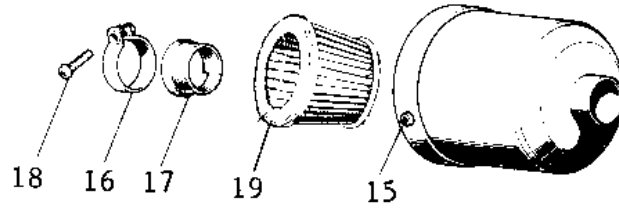

1972 PARTS DIAGRAM

AIR CLEANER/MUFFLER ('71-'75)

1972 PARTS LIST

AIR CLEANER/MUFFLER ('71-'75)

ITEM NAME	PART NUMBER	QUANTITY
UNAVAILABLE IN PRICE BOOK (Ref # 1 4,13)	18001-034	1
MUFFLER ASSY (Ref # 1 4,13)	18001-079	1
BAFFLE TUBE (Ref # 2)	18033-046	1
BAFFLE TUBE (Ref # 2-1)	18033-060	1
"O" RING,36MM (Ref # 3)	670B3036	1
OIL SEAL (Ref # 3)	92056-004	1
BOLT,6X10 (Ref # 4)	112G0610	1
BOLT-UPSET,6X8 (Ref # 4)	112B0608	1
WASHER LOCK 6MM (Ref # 5)	464H0600	1
WASHER LOCK 6MM (Ref # 5)	463H0600	1
COVER-MUFFLER BLACK (Ref # 6)	18057-036-21	1
COVER,MUFFLER (Ref # 6)	18057-048	1
INSULATOR-HEAT (Ref # 7)	18065-009	1
SCREW PAN HEAD 6X12 (Ref # 8)	220E0612	1
BOLT,8X20 (Ref # 9)	115G0820	2
WASHER SPRING 8MM (Ref # 10)	461F0800	1
CAP-RUBBER (Ref # 11)	92073-012	1
CAP-MUFFLER RUBBER (Ref # 11)	92073-021	1
WASHER PLAIN 8MM (Ref # 12)	411B0800	1
WASHER-PLAIN (Ref # 13)	92022-183	1
WASHER PLAIN 6MM (Ref # 14)	410B0600	1
AIR CLEANER ASSY (Ref # 15)	11010-081	3
HOLDER,CONNECT (Ref # 16)	18045-002	1
BUSHING,RUBBER (Ref # 17)	92092-1001	1
SCREW PAN HEAD 6X20 (Ref # 18)	220B0620	1
SCREW PAN HEAD 4X10 (Ref # 21)	220B0410	1
WASHER SPRING 4MM (Ref # 22)	461F0400	2
WASHER PLAIN 4MM (Ref # 23)	410B0400	2
ELEMENT,AIR,CLNR (Ref # 24)	11013-048	1

1972 PARTS LIST

AIR CLEANER/MUFFLER ('71-'75)

ITEM NAME	PART NUMBER	QUANTITY
ELEMENT,AIR CLNR,TOP (Ref # 25)	11013-050	1
NUT,WING,4MM (Ref # 28)	92015-074	1