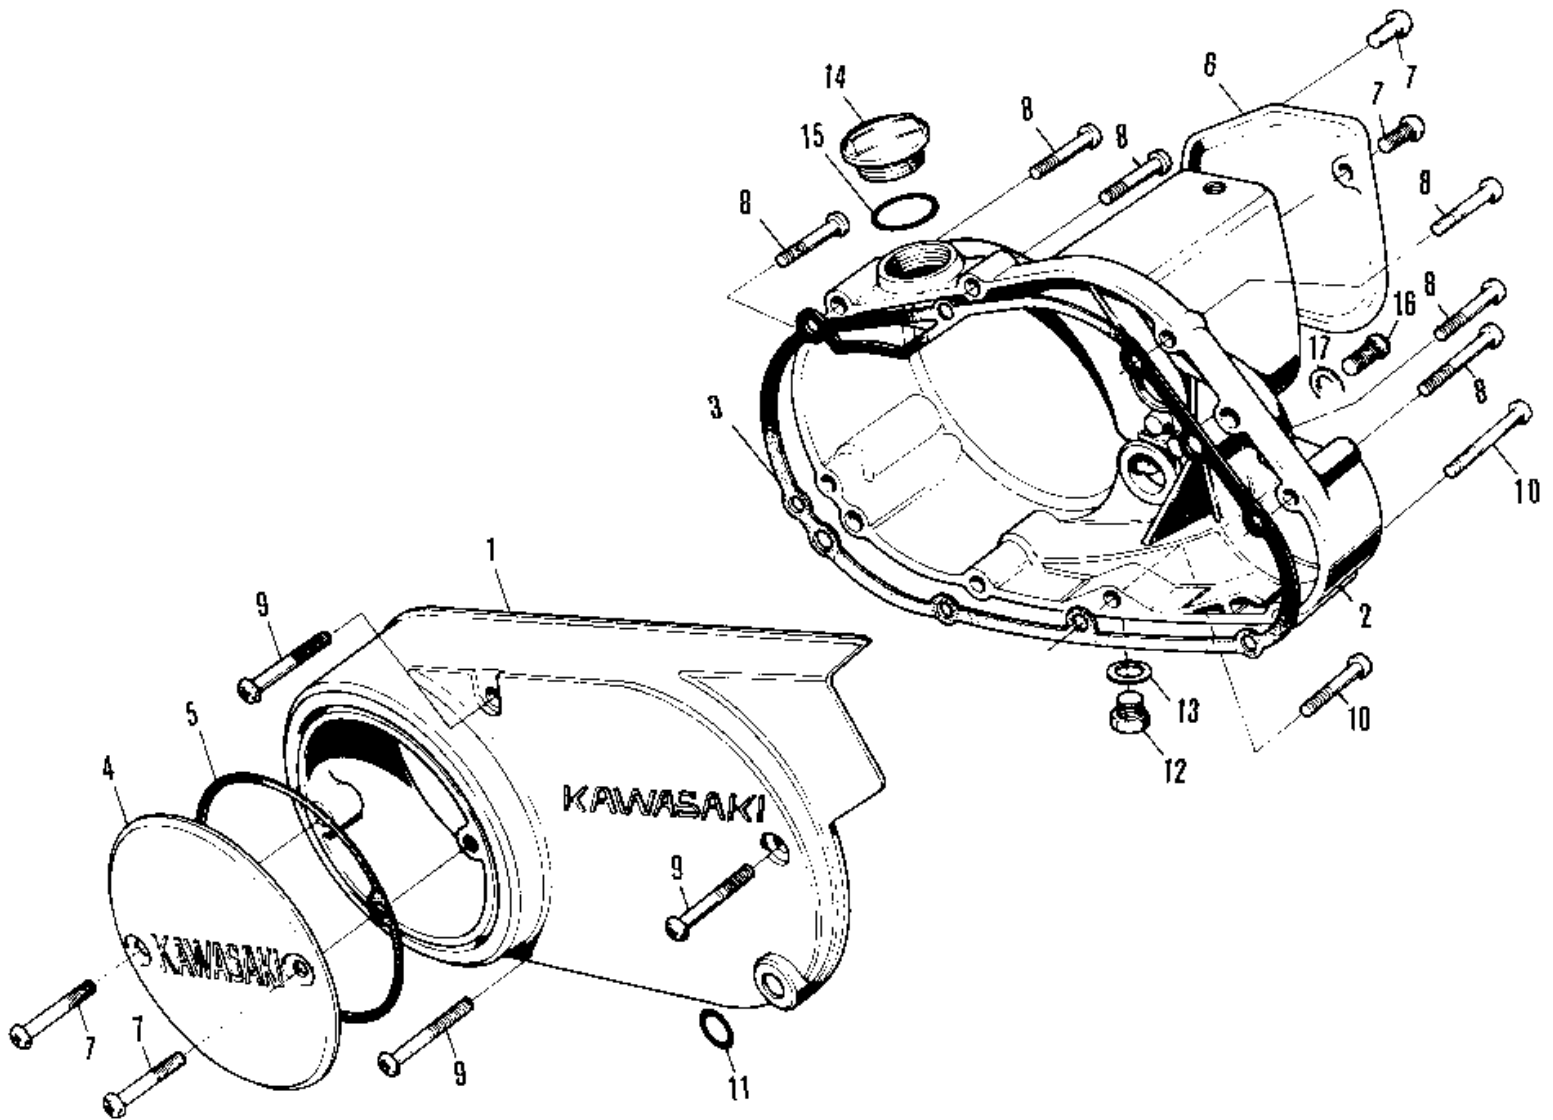

1972 PARTS DIAGRAM

ENGINE COVERS ('71-'75)

1972 PARTS LIST

ENGINE COVERS ('71-'75)

ITEM NAME	PART NUMBER	QUANTITY
COVER,L.H.ENGINE (Ref # 1)	14031-1008	1
UNAVAILABLE IN PRICE BOOK (Ref # 1)	14031-039-2H	1
COVER,R.H.ENGINE (Ref # 2)	14032-1003	1
UNAVAILABLE IN PRICE BOOK (Ref # 2)	14032-058-2H	1
GASKET-R.H ENGINE COV (Ref # 3)	14046-002	1
COVER-BRK POINT,CR (Ref # 4)	14027-007-79	1
GASKET BREAKER COVER (Ref # 5)	14050-002	1
COVER-OIL PUMP (Ref # 6)	14030-026	1
UNAVAILABLE IN PRICE BOOK (Ref # 6)	14030-026-2H	1
SCREW PAN HEAD 6X12 (Ref # 7)	220B0612	1
SCREW PAN HEAD 6X30 (Ref # 8)	220B0630	1
SCREW PAN HEAD 6X45 (Ref # 9)	220B0645	1
SCREW PAN HEAD 6X50 (Ref # 10)	220B0650	1
"O" RING,12MM (Ref # 11)	670B2012	1
PLUG OIL DRAIN (Ref # 12)	92067-001	1
GASKET CHECK VALVE (Ref # 13)	92065-058	1
PLUG-OIL FILLER (Ref # 14)	92068-005	1
"O" RING,OIL FIL PLUG (Ref # 15)	92055-026	1
SCREW PAN HEAD 6X8 (Ref # 16)	220B0608	1
GASKET OIL LEVEL SCRW (Ref # 17)	92065-035	1