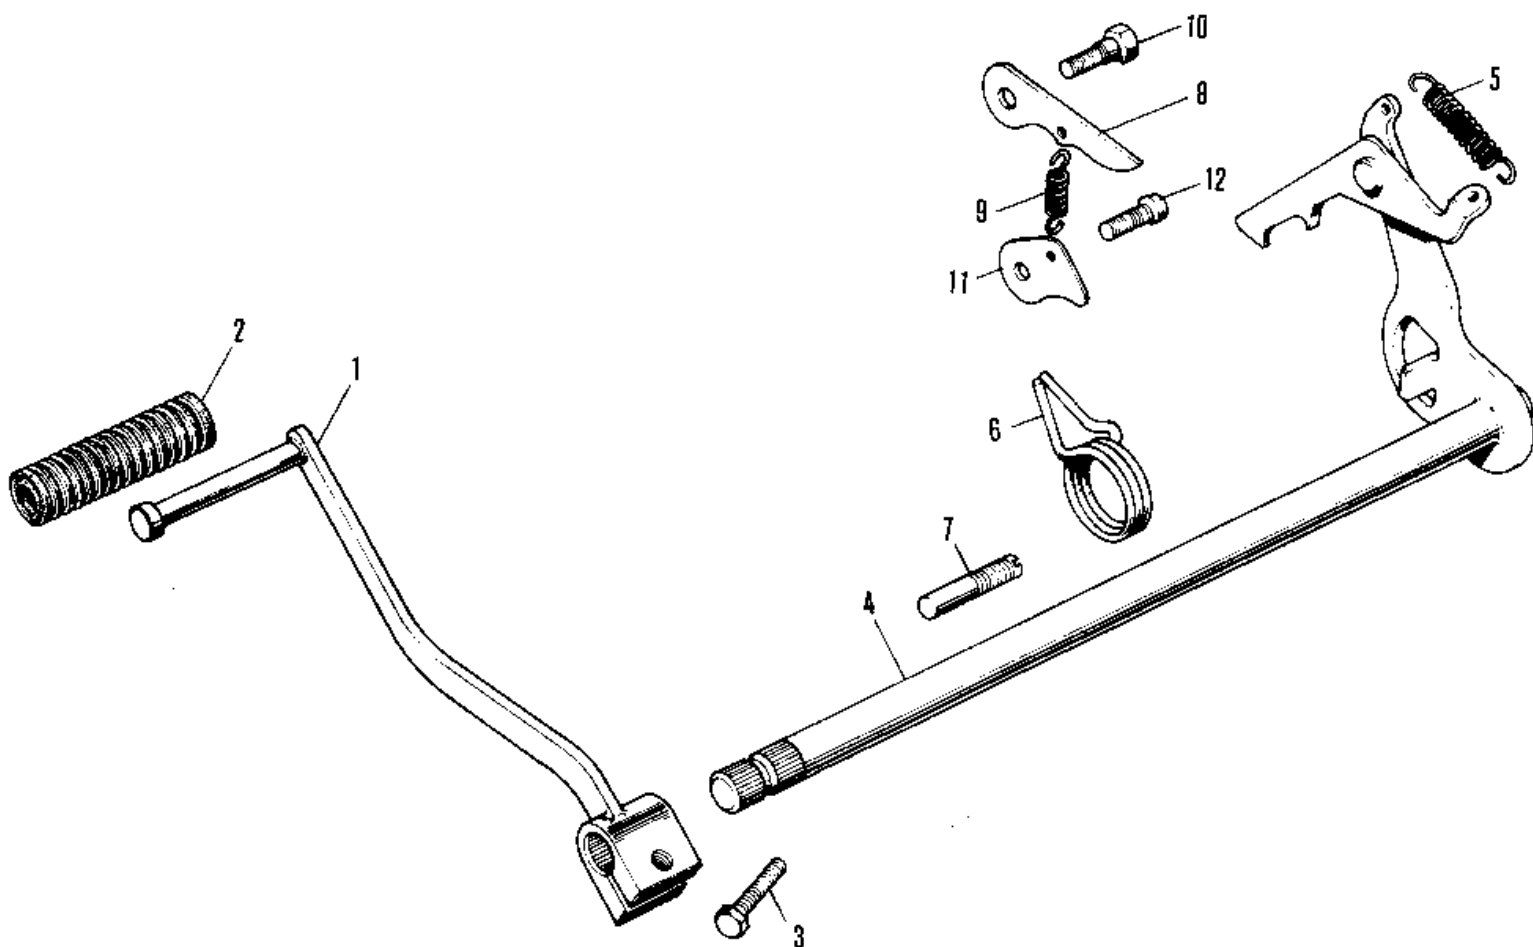

1972 PARTS DIAGRAM

GEAR CHANGE MECHANISM ('71-'75)

1972 PARTS LIST

GEAR CHANGE MECHANISM ('71-'75)

ITEM NAME	PART NUMBER	QUANTITY
PEDAL SET GEAR CHANGE (Ref # 1)	13242-004	1
RUBBER CHANGE PEDAL (Ref # 2)	13157-004	1
BOLT-UPSET,6X20 (Ref # 3)	112G0620	1
LEVER ASSY GEAR CHNG (Ref # 4)	13161-021	1
SPRING RATCHET PA (Ref # 5)	92081-003	1
SPRING (Ref # 6)	92083-001	1
PIN-CHANGE PEDAL (Ref # 7)	92043-061	1
LEVER-GEAR CHNG DRUM (Ref # 8)	13168-002	1
SPRING-CHANG DRUM LEV (Ref # 9)	92081-008	1
BOLT,CHANGE DRUM LEVE (Ref # 10)	92150-1450	1
PLATE CHANGE DRUM LEV (Ref # 11)	13170-004	1
SCREW PAN HEAD 6X12 (Ref # 12)	220B0612	1