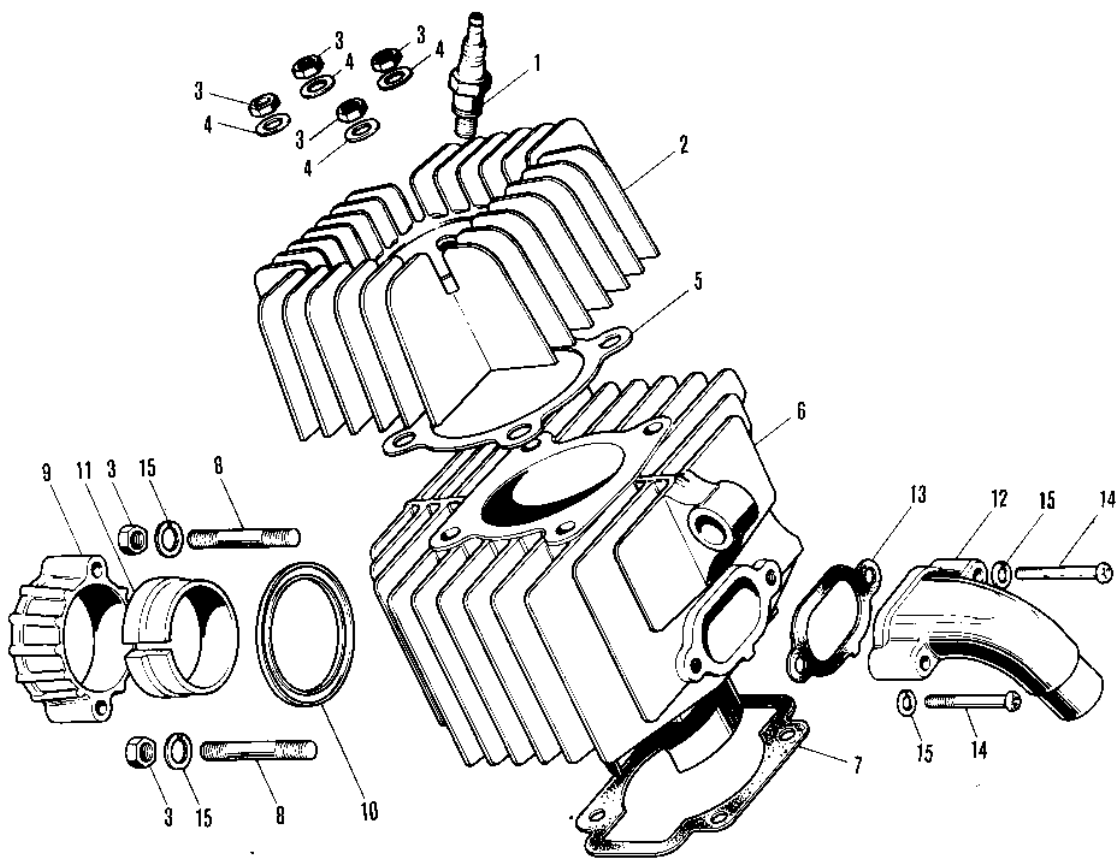

1972 PARTS DIAGRAM

CYLINDER HEAD/CYLINDER ('71-'75)

1972 PARTS LIST

CYLINDER HEAD/CYLINDER ('71-'75)

ITEM NAME	PART NUMBER	QUANTITY
SPARK PLUG B7HS (Ref # 1)	B7HS	1
CYLINDER HEAD (Ref # 2)	11001-014	1
NUT 6MM (Ref # 3)	311B0600	1
WASHER PLAIN 6MM (Ref # 4)	411B0600	1
GASKET-CYLINDER HEAD (Ref # 5)	11004-014	1
CYLINDER (Ref # 6)	11005-078	1
GASKET-CYLINDER BASE (Ref # 7)	11009-008	1
STUD,6X30 (Ref # 8)	172G0630	1
HOLDER,EX PIPE,BLACK (Ref # 9)	18069-035-21	1
GASKET,EXHAUST PIPE H (Ref # 10)	11009-1866	1
INSERT-EXHAUST HOLDER (Ref # 11)	18070-005	1
INLET PIPE (Ref # 12)	11015-023	1
GASKET-INLET PIPE (Ref # 13)	11017-003	1
SCREW PAN HEAD 6X25 (Ref # 14)	220B0625	1
WASHER SPRING 6MM (Ref # 15)	461F0600	1