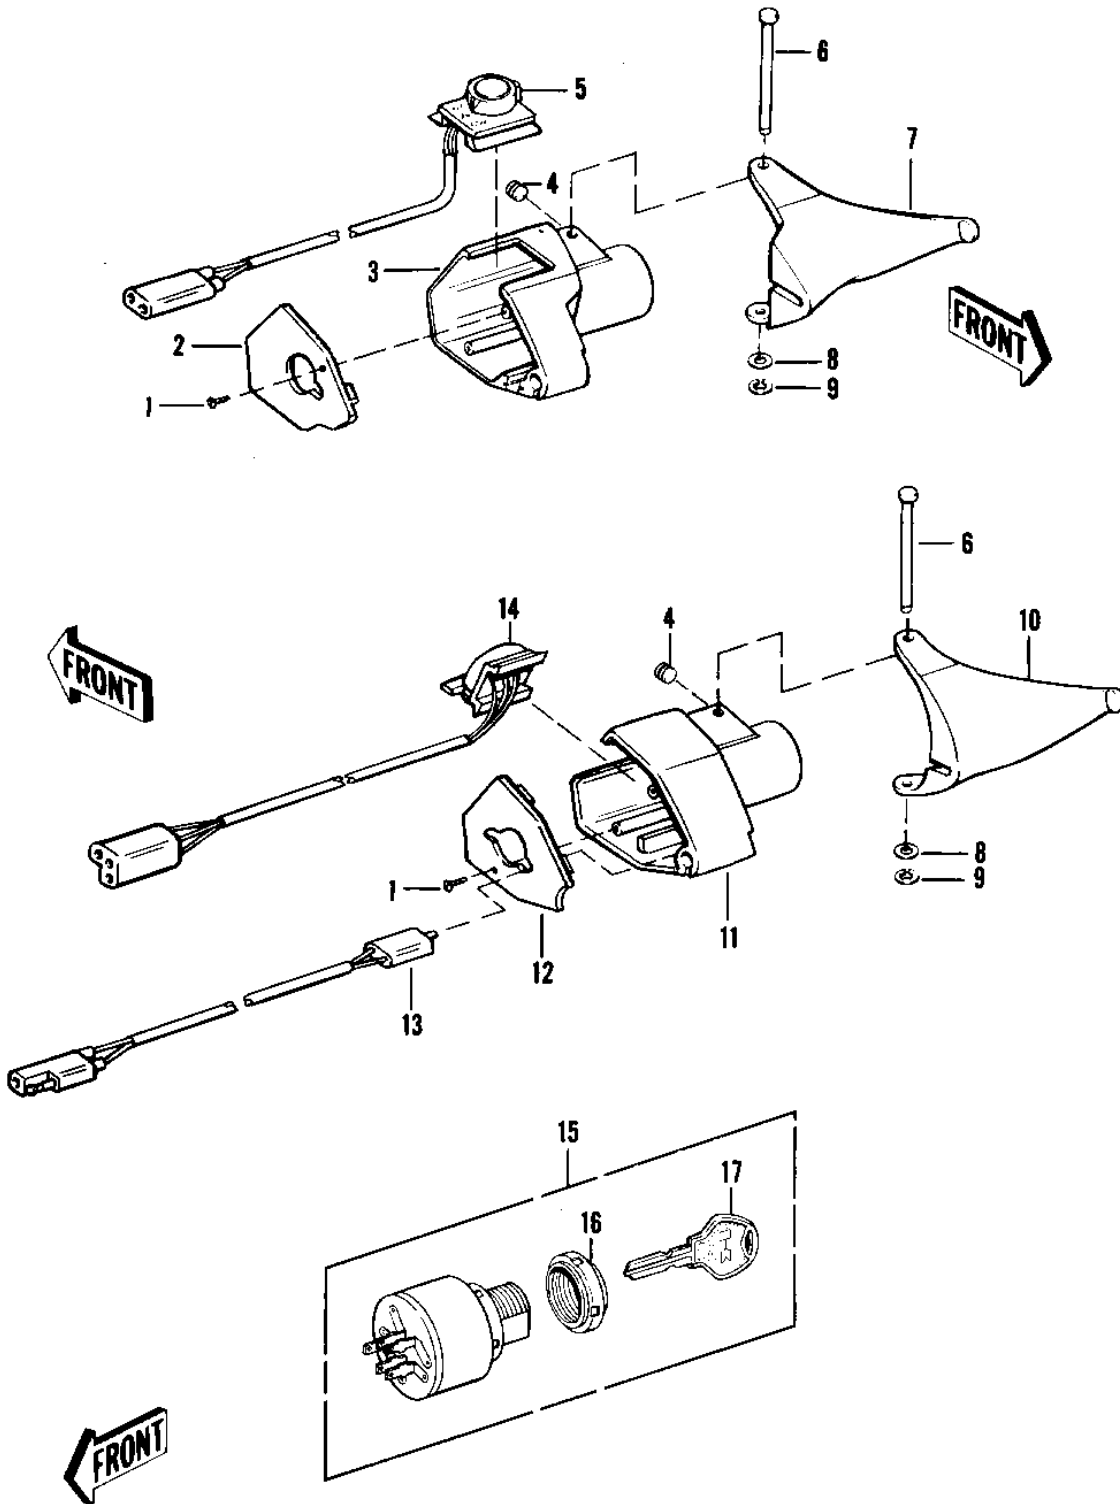

## 1982 Interceptor 550 PARTS DIAGRAM

CONTROLS/SWITCHES

## 1982 Interceptor 550 PARTS LIST

### CONTROLS/SWITCHES

ITEM NAME	PART NUMBER	QUANTITY
SCREW (Ref # 1)	92009-3524	1
PLATE-THROTTLE CASE (Ref # 2)	13169-3510	1
CASE-THROTTLE (Ref # 3)	32099-3502	1
SCREW (Ref # 4)	92009-3520	1
SWITCH-EMERG STOP (Ref # 5)	27010-3507	1
PIN-BRAKE LEVER (Ref # 6)	92043-3526	1
LEVER-THROTTLE (Ref # 7)	39075-3507	1
WASHER (Ref # 8)	92022-3517	1
RING-SNAP (Ref # 9)	92033-3505	1
LEVER-BRAKE (Ref # 10)	43001-3501	1
CASE-BRAKE (Ref # 11)	32099-3501	1
PLATE-BRAKE CASE (Ref # 12)	13169-3509	1
SWITCH-BRAKE LIGHT (Ref # 13)	27010-3505	1
SWITCH-DIMMER (Ref # 14)	27010-3508	1
SWITCH-ASSY-KEY (Ref # 15)	27005-3501	1
NUT (Ref # 16)	92015-3509	1
KEY SET #20 SET OF 2 (Ref # 17)	27008-3501	1
KEY SET #21 SET OF 2 (Ref # 17)	27008-3502	1
KEY SET #22 SET OF 2 (Ref # 17)	27008-3503	1
KEY SET #23 SET OF 2 (Ref # 17)	27008-3504	1
KEY SET #24 SET OF 2 (Ref # 17)	27008-3505	1
KEY SET #25 SET OF 2 (Ref # 17)	27008-3506	1
KEY SET #26 SET OF 2 (Ref # 17)	27008-3507	1
KEY SET #27 SET OF 2 (Ref # 17)	27008-3508	1
KEY SET #28 SET OF 2 (Ref # 17)	27008-3509	1
KEY SET #29 SET OF 2 (Ref # 17)	27008-3510	1
KEY SET #30 SET OF 2 (Ref # 17)	27008-3511	1
KEY SET #31 SET OF 2 (Ref # 17)	27008-3512	1