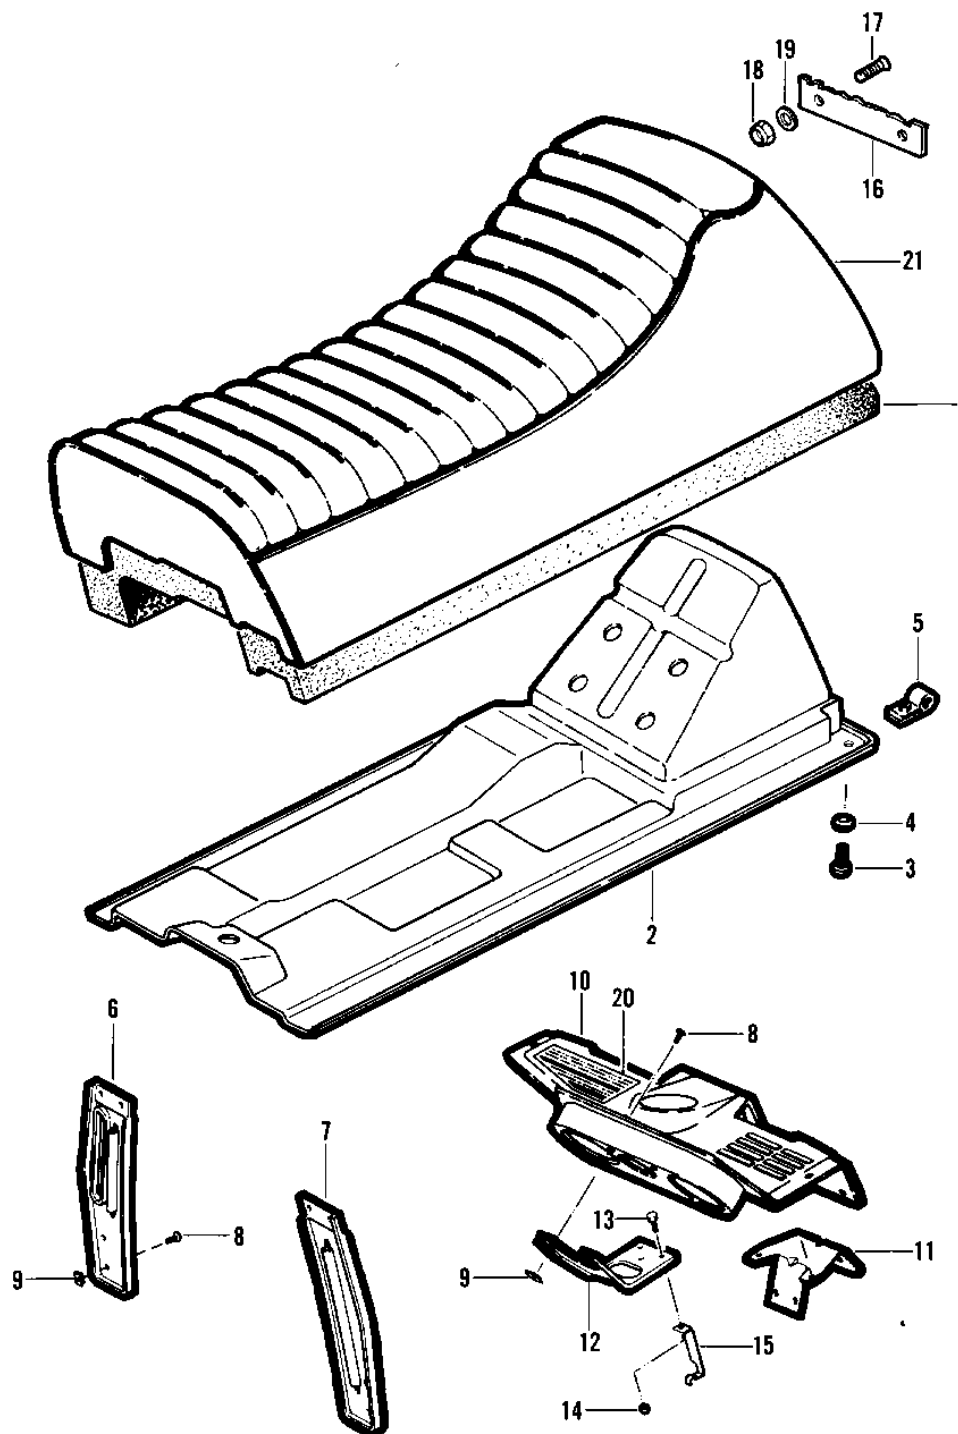

1982 Interceptor 550 PARTS DIAGRAM

SEAT/CONSOLE

1982 Interceptor 550 PARTS LIST

SEAT/CONSOLE

ITEM NAME	PART NUMBER	QUANTITY
SEAT-FOAM ONLY (Ref # 1)	53002-3512	1
FRAME-SEAT (Ref # 2)	53007-3516	1
BOLT (Ref # 3)	119BA0814	1
WASHER (Ref # 4)	412EA0800	1
NUT-CLINCH CLIP (Ref # 5)	92015-3543	1
PANEL-CONTROL-RH (Ref # 6)	59225-3516	1
PANEL-CONTROL-LH (Ref # 7)	59225-3517	1
SCREW (Ref # 8)	92009-3535	1
RETAINER-OIL PANEL (Ref # 9)	14020-3513	1
PANEL-CONTROL (Ref # 10)	59225-3522	1
BRACKET-PANEL (Ref # 11)	11034-3558	1
BRACKET-PANEL (Ref # 12)	11034-3557	1
BOLT (Ref # 13)	119BA0810	1
NUT (Ref # 14)	350BA0800	1
BRACKET-SILENCER (Ref # 15)	11034-3623	1
MARK-"KAWASAKI" (Ref # 16)	56018-3530	1
SCREW-BLACK,3X6MM (Ref # 17)	246DH0306	1
NUT-INSERT,5-40 (Ref # 18)	92015-3548	1
WASHER-PLAIN (Ref # 19)	412EA0400	1
LABEL-WARNING (Ref # 20)	56040-3511	1