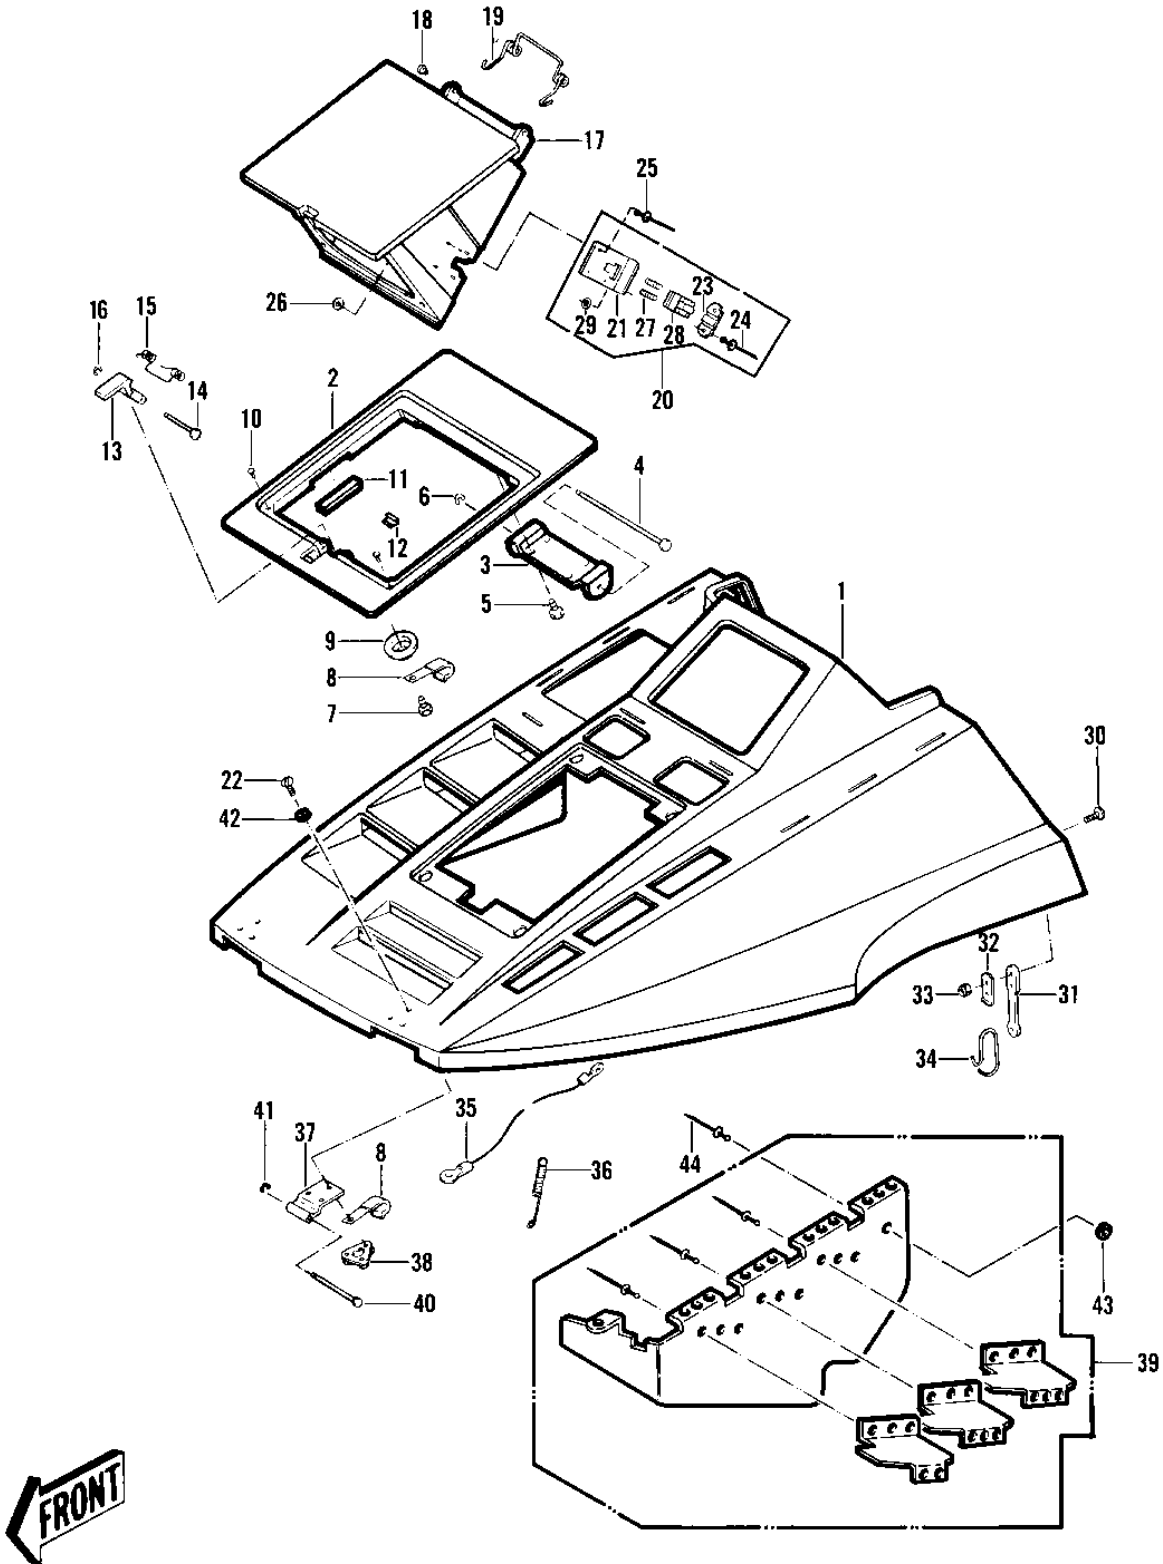

1982 Interceptor 550 PARTS DIAGRAM

ENGINE HOOD

1982 Interceptor 550 PARTS LIST

ENGINE HOOD

ITEM NAME	PART NUMBER	QUANTITY
HOOD-BLACK (Ref # 1)	59456-3523	1
HOLDER-HEADLAMP (Ref # 2)	13091-3506	1
BRACKET-HINGE (Ref # 3)	11034-3549	1
PIN-PIVOT (Ref # 4)	92043-3507	1
SCREW (Ref # 5)	92009-3557	2
RING-SNAP (Ref # 6)	92033-3508	1
CLAMP-HARNESS-HEAD (Ref # 8)	92037-3511	1
WASHER (Ref # 9)	92022-3519	1
GROMMET (Ref # 10)	92071-3504	1
GASKET-HDLMP HOUSE (Ref # 11)	11009-3504	1
RETAINER-LATCH (Ref # 12)	14020-3512	1
LATCH-CLOSED-HDLMP (Ref # 13)	49031-3503	1
PIN (Ref # 14)	92043-3509	1
SPRING-TORSION (Ref # 15)	92081-3520	1
RING-SNAP (Ref # 16)	92033-3506	1
HOUSING-HEAD LAMP (Ref # 17)	13227-3507	1
BUSHING-HEAD LAMP (Ref # 18)	92028-3505	1
SPRING-TORSION (Ref # 19)	92081-3532	1
LATCH-ASSY-HDLMP (Ref # 20)	49031-3507	1
HOUSING-LATCH-HDLMP (Ref # 21)	13227-3518	1
SCREW (Ref # 22)	250DH0814	1
COVER-LATCH (Ref # 23)	14025-3506	1
RIVET (Ref # 24)	534WV0606	1
RIVET (Ref # 25)	534VW0606	1
WASHER (Ref # 26)	92022-3539	2
SPRING-LATCH-LDLMP (Ref # 27)	92081-3552	1
LATCH-OPEN-HDLMP (Ref # 28)	49031-3508	1
SCREW (Ref # 30)	250DH0816	1
BAND (Ref # 31)	92072-3508	1

1982 Interceptor 550 PARTS LIST

ENGINE HOOD

ITEM NAME	PART NUMBER	QUANTITY
PLATE-BAND (Ref # 32)	13169-3511	1
NUT (Ref # 33)	351BA0800	1
HOOK-RETAINER (Ref # 34)	27012-3501	1
LANYARD-HOOD (Ref # 35)	39073-3501	1
SPRING-LANYARD (Ref # 36)	92081-3554	1
HINGE-HOOD-RH OR LH (Ref # 37)	53009-3513	1
PLATE-HINGE (Ref # 38)	13169-3525	1
KIT-HOOD DUCT (Ref # 39)	99970-3572	1
PIN-HINGE (Ref # 40)	92043-3503	1
RING-SNAP (Ref # 41)	92033-3502	1
WASHER-RUBBER (Ref # 42)	92022-3527	1
WASHER (Ref # 43)	92022-3536	1
RIVET (Ref # 44)	535YW0604	1
PAINT-GLOSS BLK-2 OZ. (Ref # NOT SH)	50275-3510	1
PAINT-GLOSS BLK-12.5 (Ref # NOT SH)	50275-3502	1
PAINT-GLOSS BLK-16OZ (Ref # NOT SH)	50275-3507	1
PAINT-CLEAR-12.5 OZ. (Ref # NOT SH)	50275-3503	1