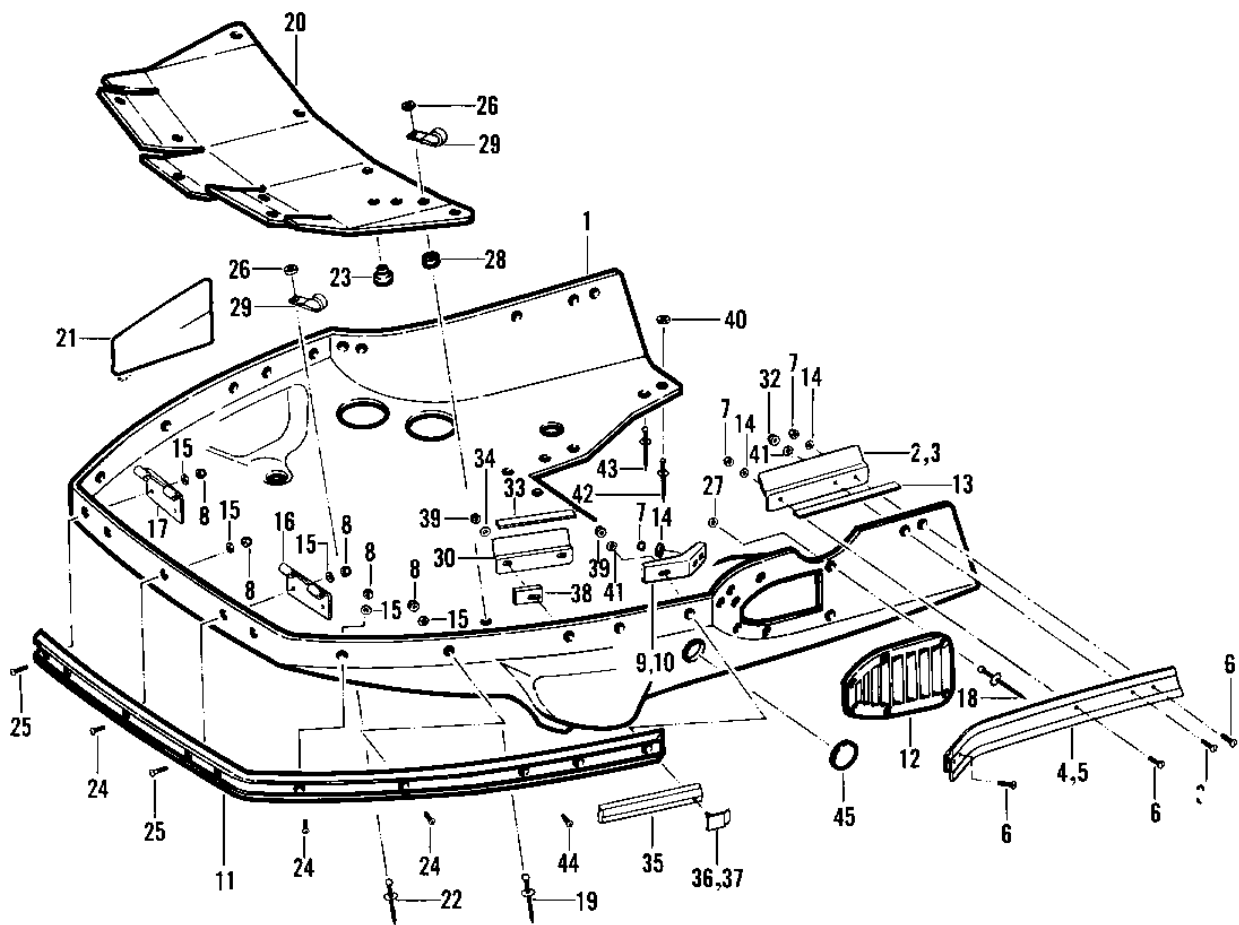

## 1982 Interceptor 550 PARTS DIAGRAM

LOWER PAN/FRONT BUMPER

## 1982 Interceptor 550 PARTS LIST

### LOWER PAN/FRONT BUMPER

ITEM NAME	PART NUMBER	QUANTITY
PAN-LOWER (Ref # 1)	39088-3515	1
GUIDE-HOOD (Ref # 2)	13070-3508	1
GUIDE-COWL-RH (Ref # 3)	13070-3512	1
GUIDE-COWL-LH (Ref # 4)	13070-3510	1
GUIDE-COWL-RH (Ref # 5)	13070-3509	1
SCREW (Ref # 6)	260DH0610	1
NUT (Ref # 7)	350BA0600	1
NUT (Ref # 8)	350BA0800	2
BRACE-CHASSIS RH (Ref # 9)	35009-3501	1
BRACE-CHASSIS LH (Ref # 10)	35009-3502	1
BUMPER-FRONT (Ref # 11)	39027-3501	1
PANEL-VENT (Ref # 12)	39090-3513	1
TRIM-SEAL (Ref # 13)	39145-3510	1
WASHER (Ref # 14)	412EA0600	2
WASHER (Ref # 15)	412EA0800	3
HINGE-LOWER LH (Ref # 16)	53009-3506	1
HINGE-LOWER RH (Ref # 17)	53009-3510	1
RIVET-BLACK (Ref # 18)	534VV0404	1
RIVET-BLACK (Ref # 19)	535XW0608	1
GUARD-HEAT SHIELD (Ref # 20)	55020-3502	1
GUARD-HEAT SHLD-FOIL (Ref # 21)	55020-3511	1
RIVET (Ref # 22)	535XX0604	1
BUMPER-STOPPER (Ref # 23)	59201-3512	1
SCREW (Ref # 24)	92009-3513	1
SCREW (Ref # 25)	92009-3516	1
WASHER (Ref # 26)	92022-3539	1
WASHER (Ref # 27)	92022-3574	1
SPACER (Ref # 28)	92026-3552	1
CLAMP-HARNESS-HEAD (Ref # 29)	92037-3511	1

## 1982 Interceptor 550 PARTS LIST

LOWER PAN/FRONT BUMPER

ITEM NAME	PART NUMBER	QUANTITY
GUIDE-HOOD (Ref # 30)	13070-3507	1
SCREW (Ref # 31)	250DH0812	1
NUT (Ref # 32)	351BA0800	1
TRIM-SEAL (Ref # 33)	39145-3511	1
TRIM-RUBBER INSERT (Ref # 35)	53044-3501	1
CLAMP-BUMPER TRIM LH (Ref # 36)	92037-3505	1
CLAMP-BUMPER TRIM RH (Ref # 37)	92037-3504	1
SHIM-HOOD ALIGN (Ref # 38)	92025-3509	1
RIVET (Ref # 42)	534XX0606	1
RIVET (Ref # 43)	535XX0606	1
SCREW (Ref # 44)	92009-3506	1
PLUG-CONVERTER BOLT (Ref # 45)	92066-3503	1