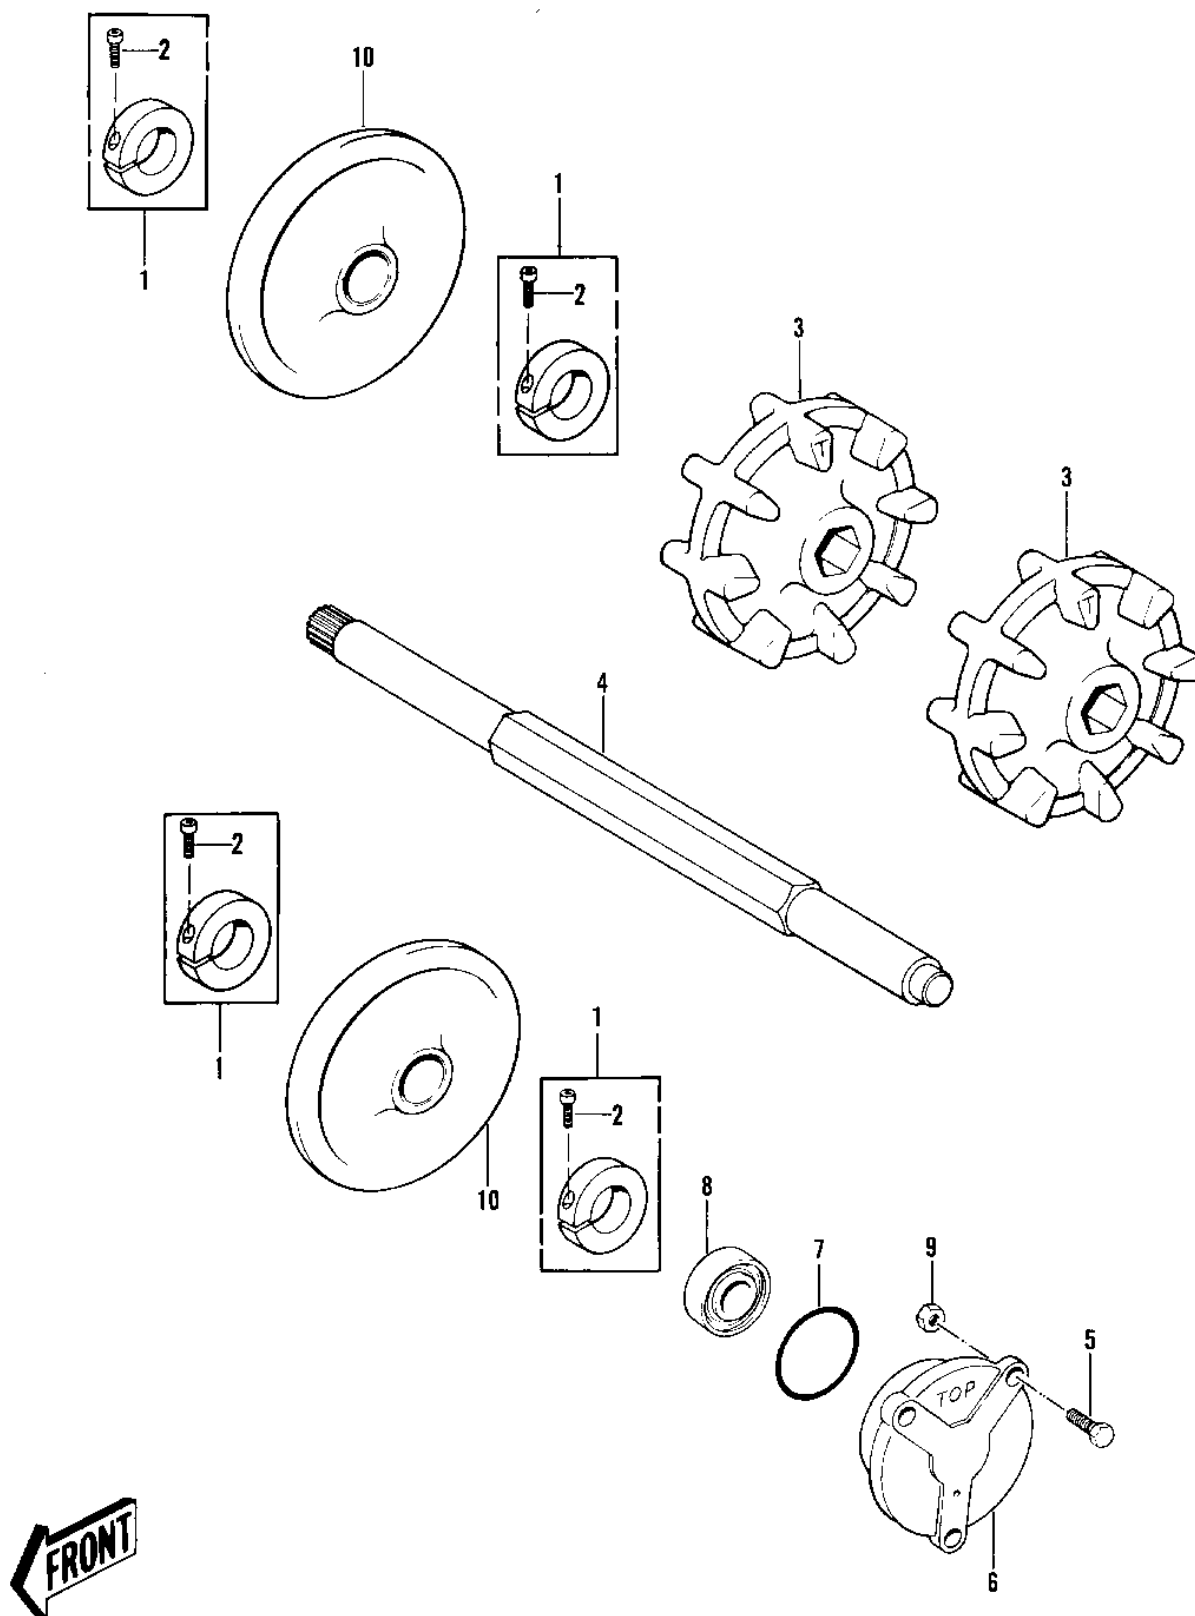

## 1982 Interceptor 550 PARTS DIAGRAM

DRIVE SHAFT

## 1982 Interceptor 550 PARTS LIST

### DRIVE SHAFT

ITEM NAME	PART NUMBER	QUANTITY
COLLAR-DRIVE SHAFT (Ref # 1)	92027-3504	1
SCREW (Ref # 2)	92009-3555	1
SPROCKET (Ref # 3)	12046-3507	1
SHAFT-DRIVE (Ref # 4)	39159-3504	1
BOLT (Ref # 5)	119BA1014	1
HOUSING-BEARING (Ref # 6)	41066-3501	1
RING-O (Ref # 7)	92055-3506	1
BEARING-BALL (Ref # 8)	92045-3514	1
NUT (Ref # 9)	350BA1000	1
WHEEL-IDLER-FRONT (Ref # 10)	39153-3505	1